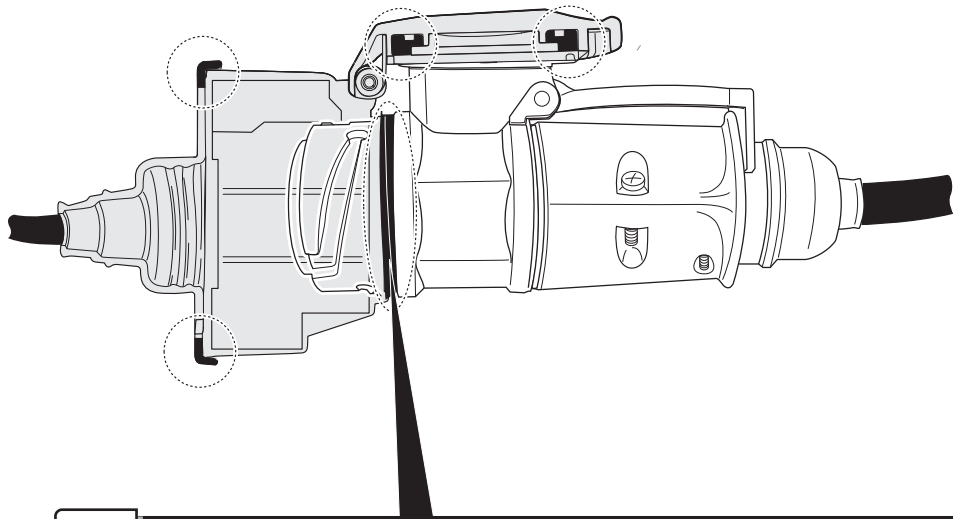

! INFO !

Do not charge the battery of the towing vehicle and/or towed vehicle directly via the socket.

User guide

SPARE PARTS

www.ecs-electronicsuk.co.uk

Partnr.: CT-050-D1U

User Guide

Citroën	C2		11/2005 >>
Citroën	C3		11/2005 >>
Citroën	C3	<i>Pluriel</i>	11/2005 >>
Citroën	C3	<i>Picasso</i>	2009 >>
Citroën	C3	<i>III (A51)</i>	2010 >>
Citroën	DS3		12/2009 >> 06/2018
Citroën	DS3	<i>Cabriolet</i>	03/2013 >> 06/2018
Citroën	C4	<i>Picasso</i>	03/2011 >> DAM 12531
Citroën	C4	<i>Grand Picasso</i>	03/2011 >> DAM 12531
Peugeot	207		2006 >>
Peugeot	207	<i>CC</i>	2007 >>
Peugeot	207	<i>SW</i>	2007 >>
Peugeot	308	<i>SW</i>	11/2008 >>
Peugeot	308		11/2008 >>
Peugeot	308	<i>CC</i>	2009 >>
Peugeot	3008		12/2009 >>
Peugeot	5008		10/2010 >>
Citroën	Berlingo		11/2011 >> 05/2015
Peugeot	Partner		11/2011 >> 05/2015

In a coupled trailer with working fog lamp, the fog lamp of the vehicle will be switched off, if applicable.

The flashing lights on the trailer are monitored. If one of the indicators of the trailer breaks down, a buzzer will be audible and/or a visual signal will be visible on the dashboard. Check the flashing lights on the trailer.

The wiring kit has a possibility to switch off any Park Distance Control in the case of a coupled trailer.

INFO : Ring.

INFO

INFO : Adapt.

INFO

INFO : Storage