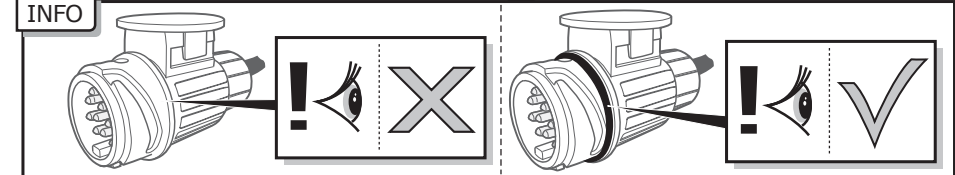

SOCKET CONNECTION

DIVISO 11446			1-8								10	11	12	13
	1/L	2	3/31	4/R	5/58-R	6/54	7/58-L	8	9	10	11	12	13	
Pmax	21W	21W		21W	42W	3x21W	42W	21W	180W/15Amp	180W/15Amp				
Colour	Yellow	Blue	White	Green	Brown	Red 1,00 mm²	Black	Black/ Red	Brown/ White	Red 2,50 mm²	White	-	White	

In a coupled trailer with working fog lamp, the fog lamp of the vehicle will be switched off, if applicable.

The flashing lights on the trailer are monitored. If one of the indicators of the trailer breaks down, a buzzer will be audible and/or a visual signal will be visible on the dashboard. Check the flashing lights on the trailer.

The wiring kit has a possibility to switch off any Park Distance Control in the case of a coupled trailer.

INFO : Ring.

INFO