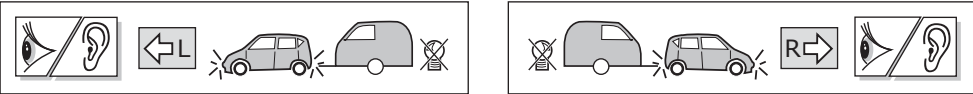

INFO

CHANGING THE FUSE

SOCKET CONNECTION

DIVISO 11446			1-8								10	11	12	13
	1/L	2	3/31	4/R	5/58-R	6/54	7/58-L	8	9	10	11	12	13	
Pmax	21W	21W		21W	42W	3x21W	42W	21W	180W/15Amp	180W/15Amp				
Colour	Yellow	Blue	White	Green	Brown	Red 1,00 mm ²	Black	Black/ Red	Brown/ White	Red 2,50 mm ²	White	-	White	

In a coupled trailer with working fog lamp, the fog lamp of the vehicle will be switched off, if applicable.

The flashing lights on the trailer are monitored. If one of the indicators of the trailer breaks down, a buzzer will be audible and/or a visual signal will be visible on the dashboard. Check the flashing lights on the trailer.