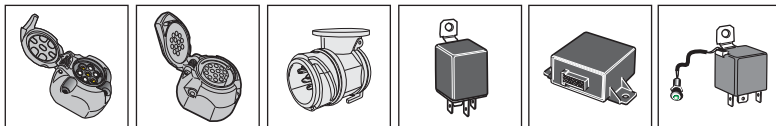

! INFO !

Do not charge the battery of the towing vehicle and/or towed vehicle directly via the socket.

User guide

SPARE PARTS

www.ecs-electronicsuk.co.uk

Partnr.: CT-050-D1U

User Guide

Citroën	C2		11/2005 >>
Citroën	C3		11/2005 >>
Citroën	C3	<i>Pluriel</i>	11/2005 >>
Citroën	C3	<i>Picasso</i>	2009 >>
Citroën	C3	<i>III (A51)</i>	2010 >>
Citroën	DS3		12/2009 >> 06/2018
Citroën	DS3	<i>Cabriolet</i>	03/2013 >> 06/2018
Citroën	C4	<i>Picasso</i>	03/2011 >> DAM 12531
Citroën	C4	<i>Grand Picasso</i>	03/2011 >> DAM 12531
Peugeot	207		2006 >>
Peugeot	207	<i>CC</i>	2007 >>
Peugeot	207	<i>SW</i>	2007 >>
Peugeot	308	<i>SW</i>	11/2008 >>
Peugeot	308		11/2008 >>
Peugeot	308	<i>CC</i>	2009 >>
Peugeot	3008		12/2009 >>
Peugeot	5008		10/2010 >>
Citroën	Berlingo		11/2011 >> 05/2015
Peugeot	Partner		11/2011 >> 05/2015

INFO

CHANGING THE FUSE

SOCKET CONNECTION

DIVISO 11446			1-8								10	11	12	13
	1/L	2	3/31	4/R	5/58-R	6/54	7/58-L	8	9	10	11	12	13	
Pmax	21W	21W		21W	42W	3x21W	42W	21W	180W/15Amp	180W/15Amp				
Colour	Yellow	Blue	White	Green	Brown	Red 1,00 mm ²	Black	Black/ Red	Brown/ White	Red 2,50 mm ²	White	-	White	

In a coupled trailer with working fog lamp, the fog lamp of the vehicle will be switched off, if applicable.

The flashing lights on the trailer are monitored. If one of the indicators of the trailer breaks down, a buzzer will be audible and/or a visual signal will be visible on the dashboard. Check the flashing lights on the trailer.