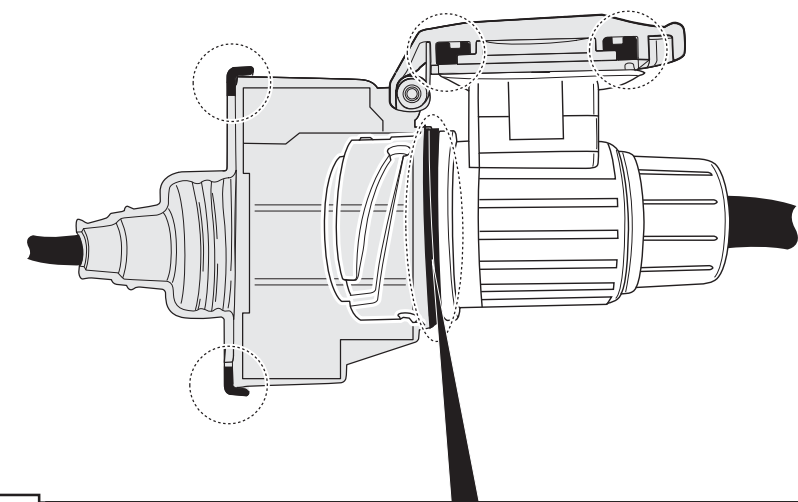

! INFO !

Do not charge the battery of the towing vehicle and/or towed vehicle directly via the socket.

User guide

SPARE PARTS

www.ecs-electronicsuk.co.uk

Partnr.: CT-050-D1U

User Guide

Citroën	C2		11/2005 >>
Citroën	C3		11/2005 >>
Citroën	C3	<i>Pluriel</i>	11/2005 >>
Citroën	C3	<i>Picasso</i>	2009 >>
Citroën	C3	<i>III (A51)</i>	2010 >>
Citroën	DS3		12/2009 >> 06/2018
Citroën	DS3	<i>Cabriolet</i>	03/2013 >> 06/2018
Citroën	C4	<i>Picasso</i>	03/2011 >> DAM 12531
Citroën	C4	<i>Grand Picasso</i>	03/2011 >> DAM 12531
Peugeot	207		2006 >>
Peugeot	207	<i>CC</i>	2007 >>
Peugeot	207	<i>SW</i>	2007 >>
Peugeot	308	<i>SW</i>	11/2008 >>
Peugeot	308		11/2008 >>
Peugeot	308	<i>CC</i>	2009 >>
Peugeot	3008		12/2009 >>
Peugeot	5008		10/2010 >>
Citroën	Berlingo		11/2011 >> 05/2015
Peugeot	Partner		11/2011 >> 05/2015

In a coupled trailer with working fog lamp, the fog lamp of the vehicle will be switched off, if applicable.

The flashing lights on the trailer are monitored. If one of the indicators of the trailer breaks down, a buzzer will be audible and/or a visual signal will be visible on the dashboard. Check the flashing lights on the trailer.

The wiring kit has a possibility to switch off any Park Distance Control in the case of a coupled trailer.

INFO : Ring.

INFO

INFO : Adapt.

INFO

INFO : Storage