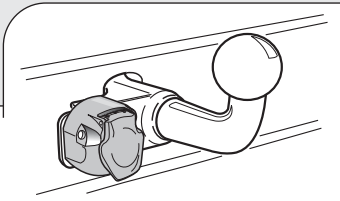

! INFO !

Do not charge the battery of the towing vehicle and/or towed vehicle directly via the socket.

User guide

SPARE PARTS

www.ecs-electronicsuk.co.uk

Partnr.: CT-050-D1U

User Guide

Citroën	C2		11/2005 >>
Citroën	C3		11/2005 >>
Citroën	C3	<i>Pluriel</i>	11/2005 >>
Citroën	C3	<i>Picasso</i>	2009 >>
Citroën	C3	<i>III (A51)</i>	2010 >>
Citroën	DS3		12/2009 >> 06/2018
Citroën	DS3	<i>Cabriolet</i>	03/2013 >> 06/2018
Citroën	C4	<i>Picasso</i>	03/2011 >> DAM 12531
Citroën	C4	<i>Grand Picasso</i>	03/2011 >> DAM 12531
Peugeot	207		2006 >>
Peugeot	207	<i>CC</i>	2007 >>
Peugeot	207	<i>SW</i>	2007 >>
Peugeot	308	<i>SW</i>	11/2008 >>
Peugeot	308		11/2008 >>
Peugeot	308	<i>CC</i>	2009 >>
Peugeot	3008		12/2009 >>
Peugeot	5008		10/2010 >>
Citroën	Berlingo		11/2011 >> 05/2015
Peugeot	Partner		11/2011 >> 05/2015

In a coupled trailer with working fog lamp, the fog lamp of the vehicle will be switched off, if applicable.

The flashing lights on the trailer are monitored. If one of the indicators of the trailer breaks down, a buzzer will be audible and/or a visual signal will be visible on the dashboard. Check the flashing lights on the trailer.

The wiring kit has a possibility to switch off any Park Distance Control in the case of a coupled trailer.

INFO : Ring.

INFO

INFO : Adapt.

INFO

INFO : Storage