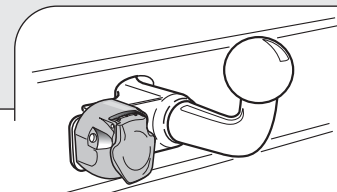

SOCKET CONNECTION

DIVISO 11446			1-8								10	11	12	13
	1/L	2	3/31	4/R	5/58-R	6/54	7/58-L	8	9	10	11	12	13	
Pmax	21W	21W		21W	42W	3x21W	42W	21W	180W/15Amp	180W/15Amp				
Colour	Yellow	Blue	White	Green	Brown	Red 1,00 mm²	Black	Black/ Red	Brown/ White	Red 2,50 mm²	White	-	White	

In a coupled trailer with working fog lamp, the fog lamp of the vehicle will be switched off, if applicable.

The flashing lights on the trailer are monitored. If one of the indicators of the trailer breaks down, a buzzer will be audible and/or a visual signal will be visible on the dashboard. Check the flashing lights on the trailer.

The wiring kit has a possibility to switch off any Park Distance Control in the case of a coupled trailer.

INFO : Ring.

INFO