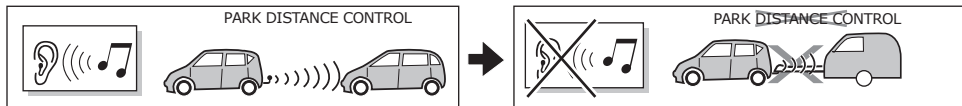

! INFO !

Do not charge the battery of the towing vehicle and/or towed vehicle directly via the socket.

User guide

SPARE PARTS

www.ecs-electronicsuk.co.uk

Partnr.: CT-050-D1U

User Guide

Citroën	C2		11/2005 >>
Citroën	C3		11/2005 >>
Citroën	C3	<i>Pluriel</i>	11/2005 >>
Citroën	C3	<i>Picasso</i>	2009 >>
Citroën	C3	<i>III (A51)</i>	2010 >>
Citroën	DS3		12/2009 >> 06/2018
Citroën	DS3	<i>Cabriolet</i>	03/2013 >> 06/2018
Citroën	C4	<i>Picasso</i>	03/2011 >> DAM 12531
Citroën	C4	<i>Grand Picasso</i>	03/2011 >> DAM 12531
Peugeot	207		2006 >>
Peugeot	207	<i>CC</i>	2007 >>
Peugeot	207	<i>SW</i>	2007 >>
Peugeot	308	<i>SW</i>	11/2008 >>
Peugeot	308		11/2008 >>
Peugeot	308	<i>CC</i>	2009 >>
Peugeot	3008		12/2009 >>
Peugeot	5008		10/2010 >>
Citroën	Berlingo		11/2011 >> 05/2015
Peugeot	Partner		11/2011 >> 05/2015

In a coupled trailer with working fog lamp, the fog lamp of the vehicle will be switched off, if applicable.

The flashing lights on the trailer are monitored. If one of the indicators of the trailer breaks down, a buzzer will be audible and/or a visual signal will be visible on the dashboard. Check the flashing lights on the trailer.