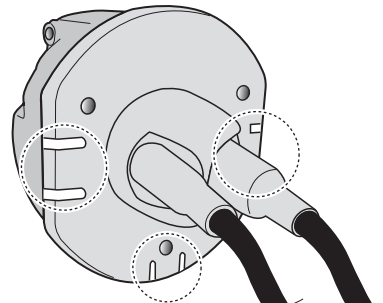

! INFO !

Do not charge the battery of the towing vehicle and/or towed vehicle directly via the socket.

User guide

SPARE PARTS

www.ecs-electronicsuk.co.uk

Partnr.: FR-039-BLU

User Guide

Ford Transit Chassis Cabine 8/2006 - 3/2014

SOCKET CONNECTION

DIN/ISO 1724							
	1/L	2	3/31	4/R	5/58-R	6/54	7/58-L
Pmax	21W	2x21W		21W	52W	3x21W	52W
Colour	Yellow	Blue	White	Green	Brown	Red	Black

In a coupled trailer with working fog lamp, the fog lamp of the vehicle will be switched off, if applicable.