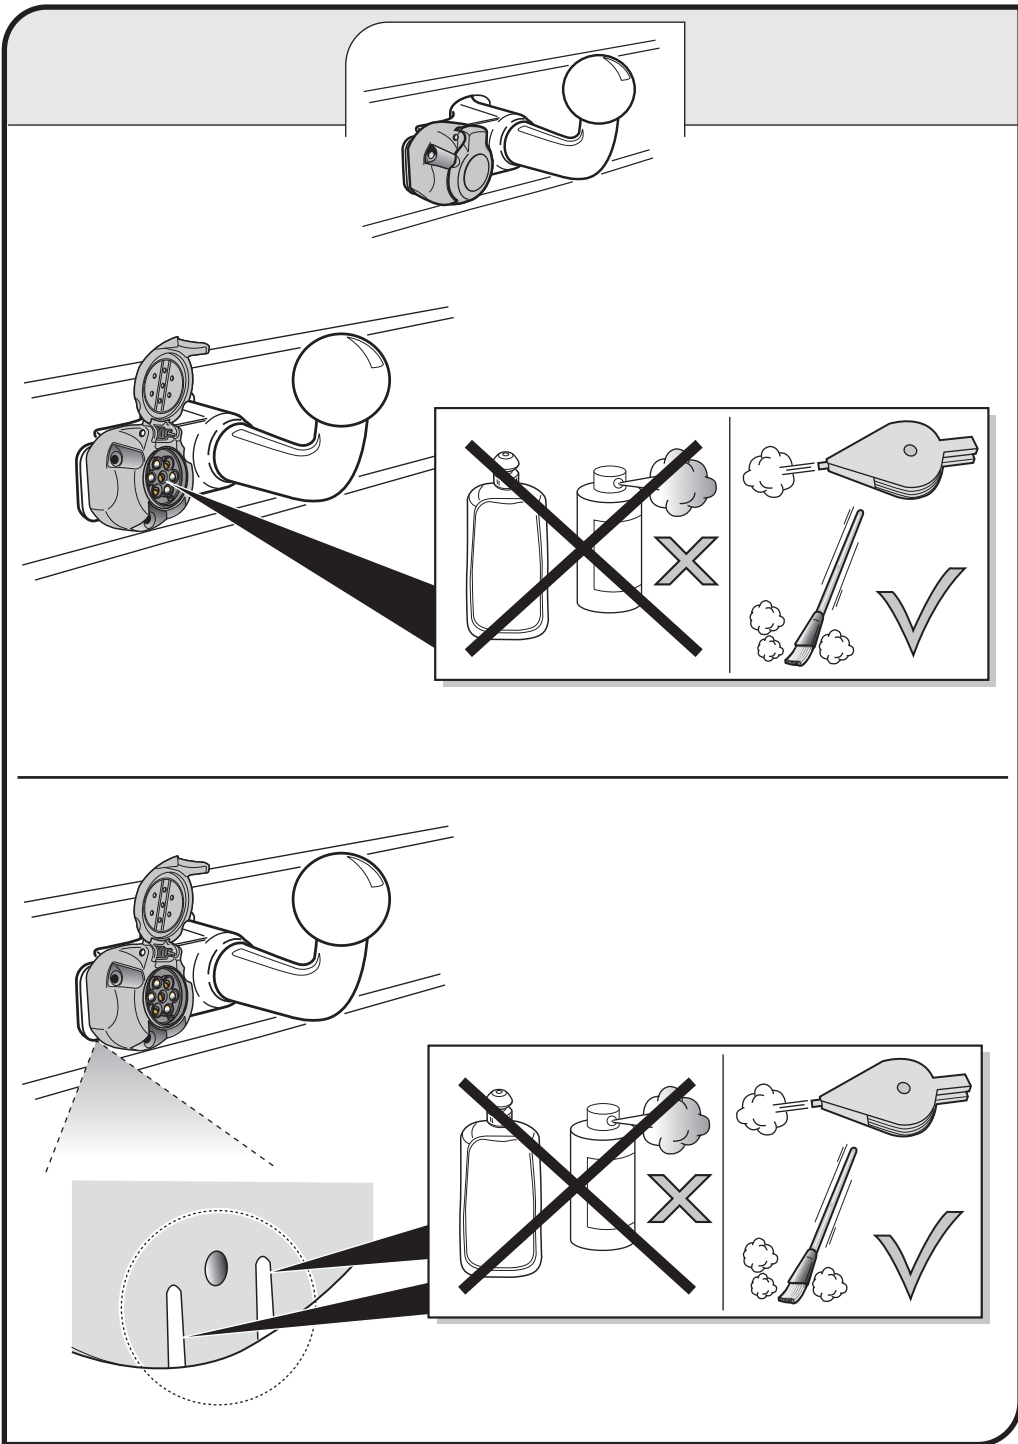

! INFO !

Do not charge the battery of the towing vehicle and/or towed vehicle directly via the socket.

User guide

SPARE PARTS

www.ecs-electronicsuk.co.uk

Partnr.: FR-039-BLU

User Guide

Ford Transit Chassis Cabine 8/2006 - 3/2014