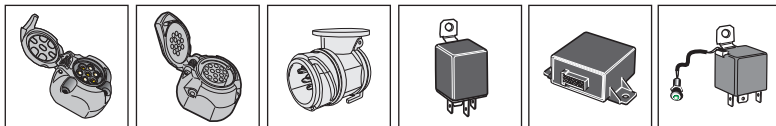

! INFO !

Do not charge the battery of the towing vehicle and/or towed vehicle directly via the socket.

User guide

SPARE PARTS

www.ecs-electronicsuk.co.uk

Partnr.: FR-039-BLU

User Guide

Ford Transit Chassis Cabine 8/2006 - 3/2014

SOCKET CONNECTION

DIN/ISO 1724							
	1/L	2	3/31	4/R	5/58-R	6/54	7/58-L
Pmax	21W	2x21W		21W	52W	3x21W	52W
Colour	Yellow	Blue	White	Green	Brown	Red	Black

In a coupled trailer with working fog lamp, the fog lamp of the vehicle will be switched off, if applicable.

The flashing lights on the trailer are monitored. If one of the indicators of the trailer breaks down, a buzzer will be audible and/or a visual signal will be visible on the dashboard. Check the flashing lights on the trailer.