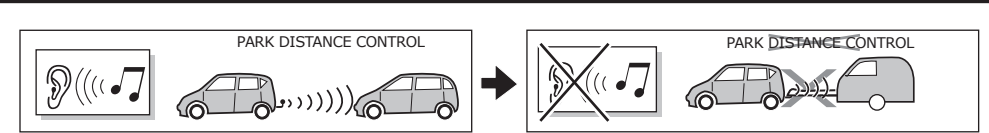

In a coupled trailer with working fog lamp, the fog lamp of the vehicle will be switched off, if applicable.

The flashing lights on the trailer are monitored. If one of the indicators of the trailer breaks down, a buzzer will be audible and/or a visual signal will be visible on the dashboard. Check the flashing lights on the trailer.