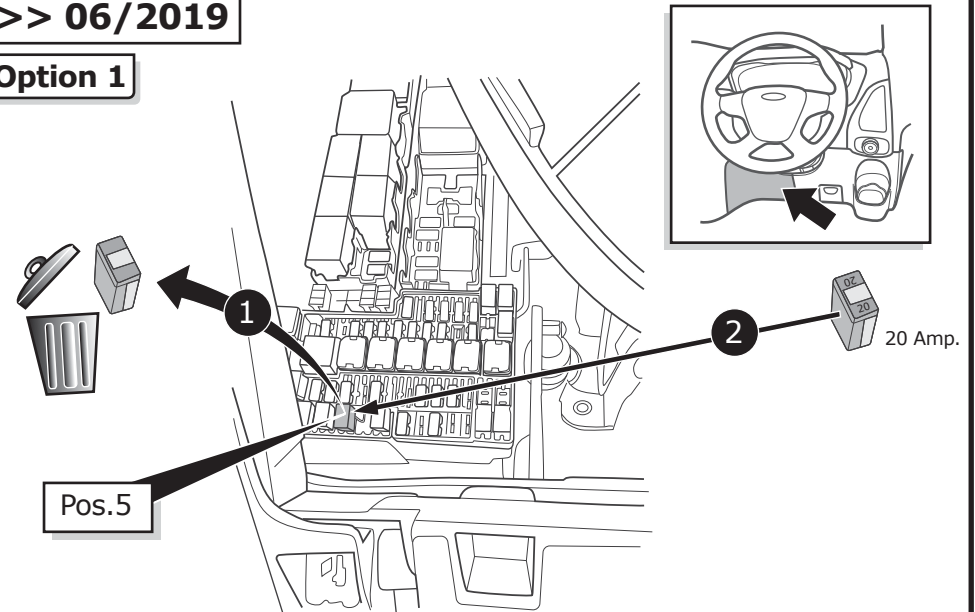

In a coupled trailer with working fog lamp, the fog lamp of the vehicle will be switched off, if applicable.

The flashing lights on the trailer are monitored. If one of the indicators of the trailer breaks down, a buzzer will be audible and/or a visual signal will be visible on the dashboard. Check the flashing lights on the trailer.

The wiring kit has a possibility to switch off any Park Distance Control in the case of a coupled trailer.

CHANGING THE FUSE

>> 06/2019

Option 1

Option 2