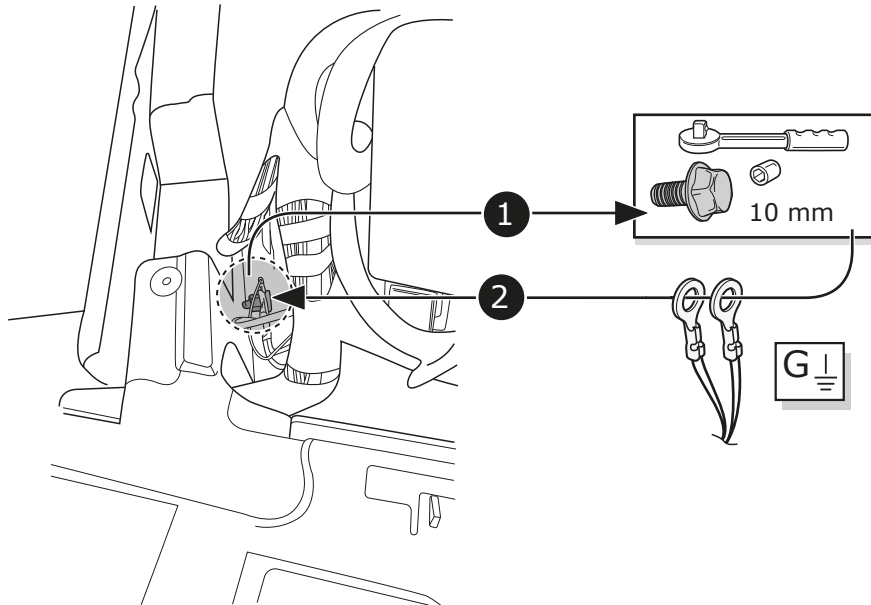

Mercedes

GLC Klasse X253 06/2015 >> 05/2019

GLC Coupe C253 08/2016 >> 05/2019

Partnr.: MB-082-D1U

- Fitting instructions electric wiring kit tow bar with 13-P socket up to DIN/ISO Norm 11446.
- We would expressly point out that assembly not carried out properly by a competent installer will result in cancellation of any right to damage compensation, in particular those arising by virtue of the product liability act.
- Contents of these kits and their fitting manuals are subject to alteration without notice, please ensure that these instructions are read and fully understood before commencing installation.
- Do not overload circuits; the maximum loads per connection are detailed in this manual.
- Attention! Before Installation, please read this manual carefully and inform your customer to consult the vehicle owners manual to check for any vehicle modifications required before towing.
- In the event of functional problems, troubleshooting must be limited to about 0.5 hours, contact the technical support:
t.skinner@ecs-electronics.com / 07440 202 052.

Part list

1

2

3

4

5

6

7

8

9

10

11

TEST ALL THE CIRCUITS WITH A TEST DEVICE WITH THE CORRECT POWER LOAD FOR EACH FUNCTION. A TEST DEVICE WITH LED'S CANNOT BE USED FOR THIS PURPOSE.

12

REINSTALL TRIM.

13