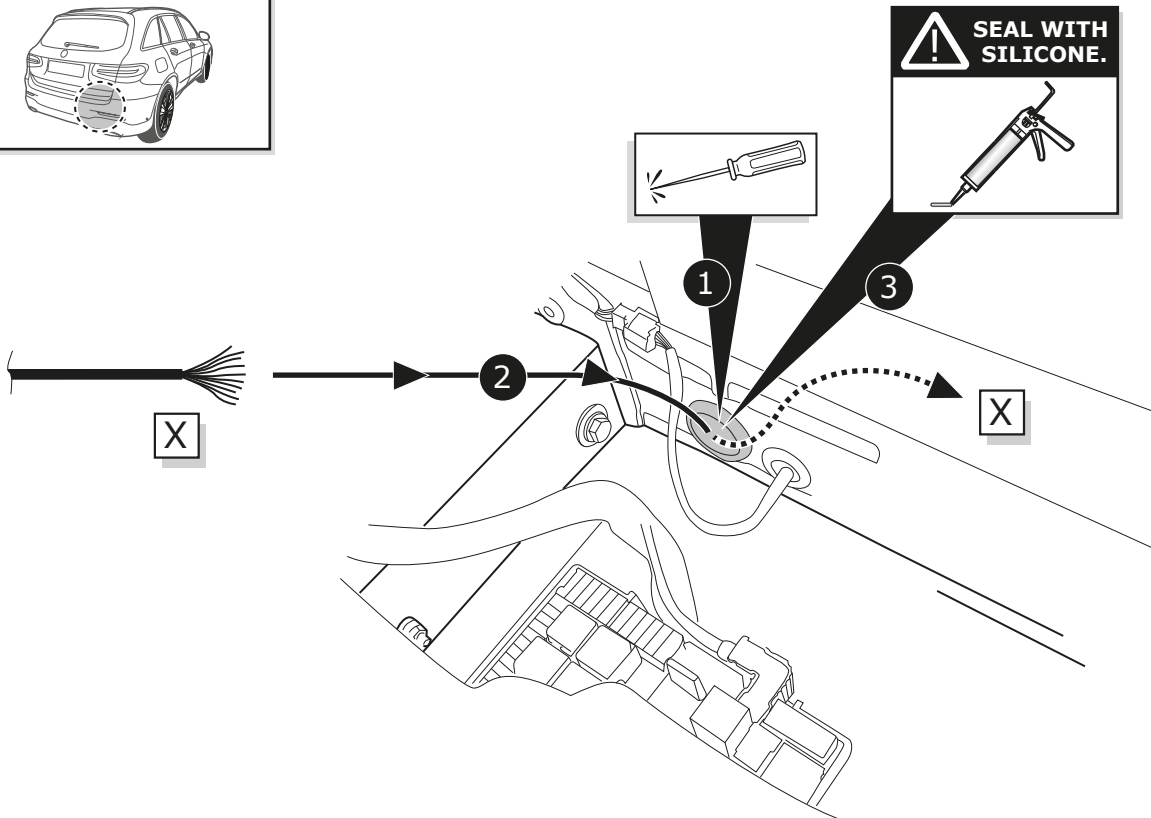

Mercedes

GLC Klasse X253 06/2015 >> 05/2019

GLC Coupe C253 08/2016 >> 05/2019

Partnr.: MB-082-D1U

- Fitting instructions electric wiring kit tow bar with 13-P socket up to DIN/ISO Norm 11446.
- We would expressly point out that assembly not carried out properly by a competent installer will result in cancellation of any right to damage compensation, in particular those arising by virtue of the product liability act.
- Contents of these kits and their fitting manuals are subject to alteration without notice, please ensure that these instructions are read and fully understood before commencing installation.
- Do not overload circuits; the maximum loads per connection are detailed in this manual.
- Attention! Before Installation, please read this manual carefully and inform your customer to consult the vehicle owners manual to check for any vehicle modifications required before towing.
- In the event of functional problems, troubleshooting must be limited to about 0.5 hours, contact the technical support:
t.skinner@ecs-electronics.com / 07440 202 052.

Part list

1

2

3

4

5

6

7

8

9

10

11

TEST ALL THE CIRCUITS WITH A TEST DEVICE WITH THE CORRECT POWER LOAD FOR EACH FUNCTION. A TEST DEVICE WITH LED'S CANNOT BE USED FOR THIS PURPOSE.

12

REINSTALL TRIM.

13