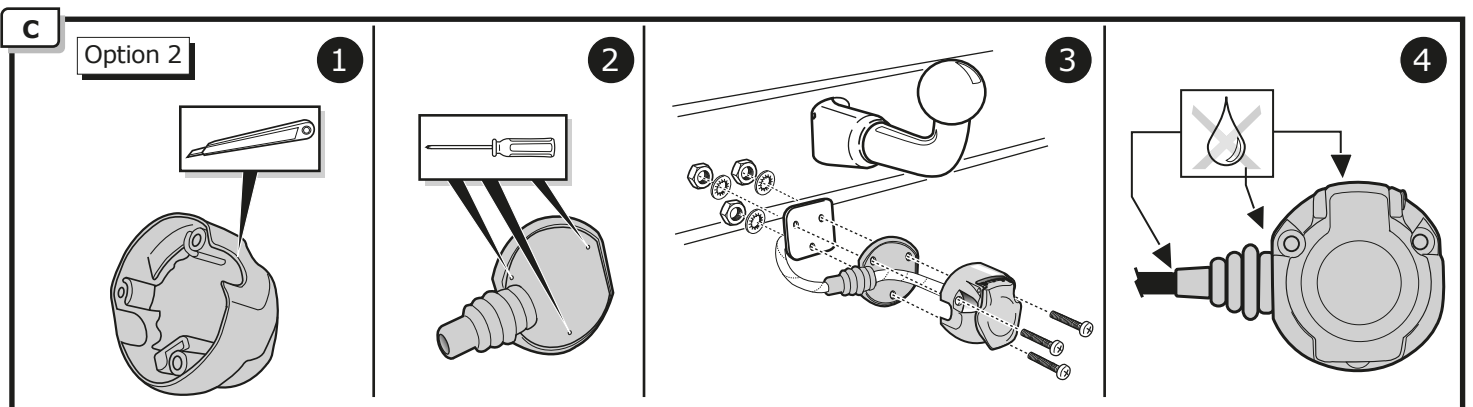

Mercedes

GLC Klasse X253 06/2015 >> 05/2019

GLC Coupe C253 08/2016 >> 05/2019

Partnr.: MB-082-D1U

- Fitting instructions electric wiring kit tow bar with 13-P socket up to DIN/ISO Norm 11446.
- We would expressly point out that assembly not carried out properly by a competent installer will result in cancellation of any right to damage compensation, in particular those arising by virtue of the product liability act.
- Contents of these kits and their fitting manuals are subject to alteration without notice, please ensure that these instructions are read and fully understood before commencing installation.
- Do not overload circuits; the maximum loads per connection are detailed in this manual.
- Attention! Before Installation, please read this manual carefully and inform your customer to consult the vehicle owners manual to check for any vehicle modifications required before towing.
- In the event of functional problems, troubleshooting must be limited to about 0.5 hours, contact the technical support:
t.skinner@ecs-electronics.com / 07440 202 052.

Part list

1

2

3

4

5

6

7