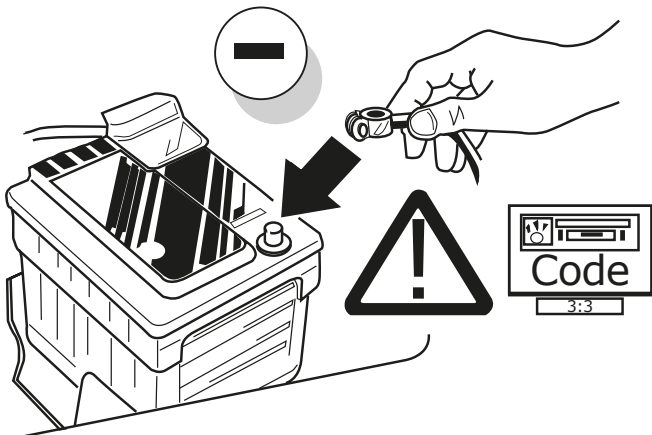

Mercedes

GLC Klasse X253 06/2015 >> 05/2019

GLC Coupe C253 08/2016 >> 05/2019

Partnr.: MB-082-D1U

- Fitting instructions electric wiring kit tow bar with 13-P socket up to DIN/ISO Norm 11446.
- We would expressly point out that assembly not carried out properly by a competent installer will result in cancellation of any right to damage compensation, in particular those arising by virtue of the product liability act.
- Contents of these kits and their fitting manuals are subject to alteration without notice, please ensure that these instructions are read and fully understood before commencing installation.
- Do not overload circuits; the maximum loads per connection are detailed in this manual.
- Attention! Before Installation, please read this manual carefully and inform your customer to consult the vehicle owners manual to check for any vehicle modifications required before towing.
- In the event of functional problems, troubleshooting must be limited to about 0.5 hours, contact the technical support:
t.skinner@ecs-electronics.com / 07440 202 052.

8

9

10

11

TEST ALL THE CIRCUITS WITH A TEST DEVICE WITH THE CORRECT POWER LOAD FOR EACH FUNCTION. A TEST DEVICE WITH LED'S CANNOT BE USED FOR THIS PURPOSE.

12

REINSTALL TRIM.

13