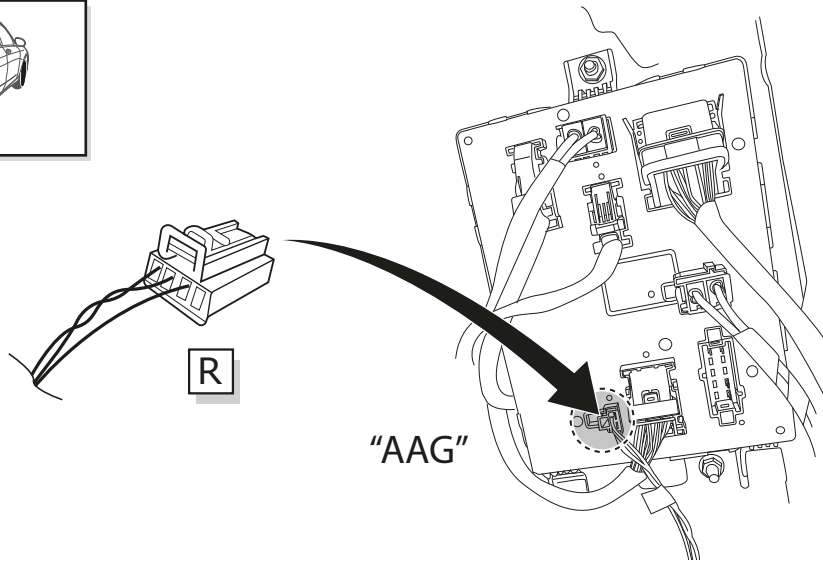

Mercedes

GLC Klasse X253 06/2015 >> 05/2019

GLC Coupe C253 08/2016 >> 05/2019

Partnr.: MB-082-D1U

- Fitting instructions electric wiring kit tow bar with 13-P socket up to DIN/ISO Norm 11446.
- We would expressly point out that assembly not carried out properly by a competent installer will result in cancellation of any right to damage compensation, in particular those arising by virtue of the product liability act.
- Contents of these kits and their fitting manuals are subject to alteration without notice, please ensure that these instructions are read and fully understood before commencing installation.
- Do not overload circuits; the maximum loads per connection are detailed in this manual.
- Attention! Before Installation, please read this manual carefully and inform your customer to consult the vehicle owners manual to check for any vehicle modifications required before towing.
- In the event of functional problems, troubleshooting must be limited to about 0.5 hours, contact the technical support:
t.skinner@ecs-electronics.com / 07440 202 052.

Part list

1

2

3

4

5

6

7

8

9

10

11

TEST ALL THE CIRCUITS WITH A TEST DEVICE WITH THE CORRECT POWER LOAD FOR EACH FUNCTION. A TEST DEVICE WITH LED'S CANNOT BE USED FOR THIS PURPOSE.

12

REINSTALL TRIM.

13