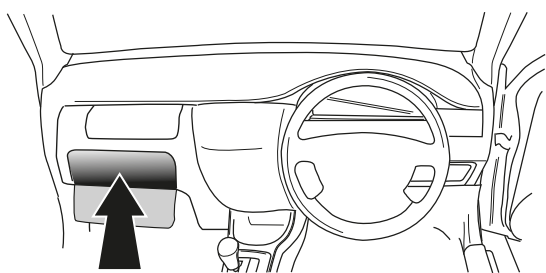

Mercedes

GLC Klasse X253 06/2015 >> 05/2019

GLC Coupe C253 08/2016 >> 05/2019

Partnr.: MB-082-D1U

- Fitting instructions electric wiring kit tow bar with 13-P socket up to DIN/ISO Norm 11446.
- We would expressly point out that assembly not carried out properly by a competent installer will result in cancellation of any right to damage compensation, in particular those arising by virtue of the product liability act.
- Contents of these kits and their fitting manuals are subject to alteration without notice, please ensure that these instructions are read and fully understood before commencing installation.
- Do not overload circuits; the maximum loads per connection are detailed in this manual.
- Attention! Before Installation, please read this manual carefully and inform your customer to consult the vehicle owners manual to check for any vehicle modifications required before towing.
- In the event of functional problems, troubleshooting must be limited to about 0.5 hours, contact the technical support:
t.skinner@ecs-electronics.com / 07440 202 052.

8

9

10

11

TEST ALL THE CIRCUITS WITH A TEST DEVICE WITH THE CORRECT POWER LOAD FOR EACH FUNCTION. A TEST DEVICE WITH LED'S CANNOT BE USED FOR THIS PURPOSE.

12

REINSTALL TRIM.

13