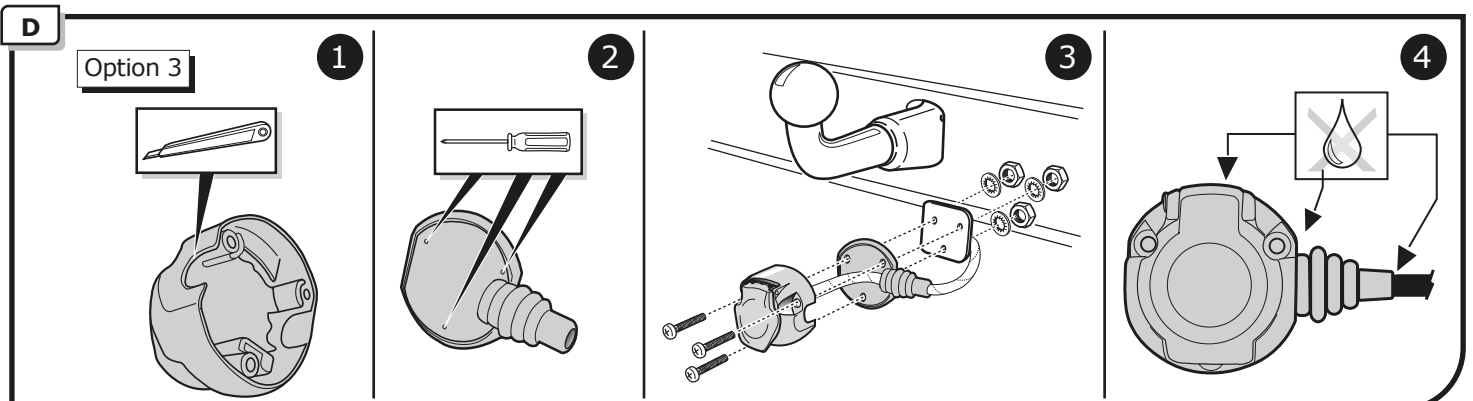

Mercedes

GLC Klasse X253 06/2015 >> 05/2019

GLC Coupe C253 08/2016 >> 05/2019

Partnr.: MB-082-D1U

- Fitting instructions electric wiring kit tow bar with 13-P socket up to DIN/ISO Norm 11446.
- We would expressly point out that assembly not carried out properly by a competent installer will result in cancellation of any right to damage compensation, in particular those arising by virtue of the product liability act.
- Contents of these kits and their fitting manuals are subject to alteration without notice, please ensure that these instructions are read and fully understood before commencing installation.
- Do not overload circuits; the maximum loads per connection are detailed in this manual.
- Attention! Before Installation, please read this manual carefully and inform your customer to consult the vehicle owners manual to check for any vehicle modifications required before towing.
- In the event of functional problems, troubleshooting must be limited to about 0.5 hours, contact the technical support:
t.skinner@ecs-electronics.com / 07440 202 052.

Part list

1

2

3

4

5

6

7

8

9

10

11

TEST ALL THE CIRCUITS WITH A TEST DEVICE WITH THE CORRECT POWER LOAD FOR EACH FUNCTION. A TEST DEVICE WITH LED'S CANNOT BE USED FOR THIS PURPOSE.

12

REINSTALL TRIM.

13