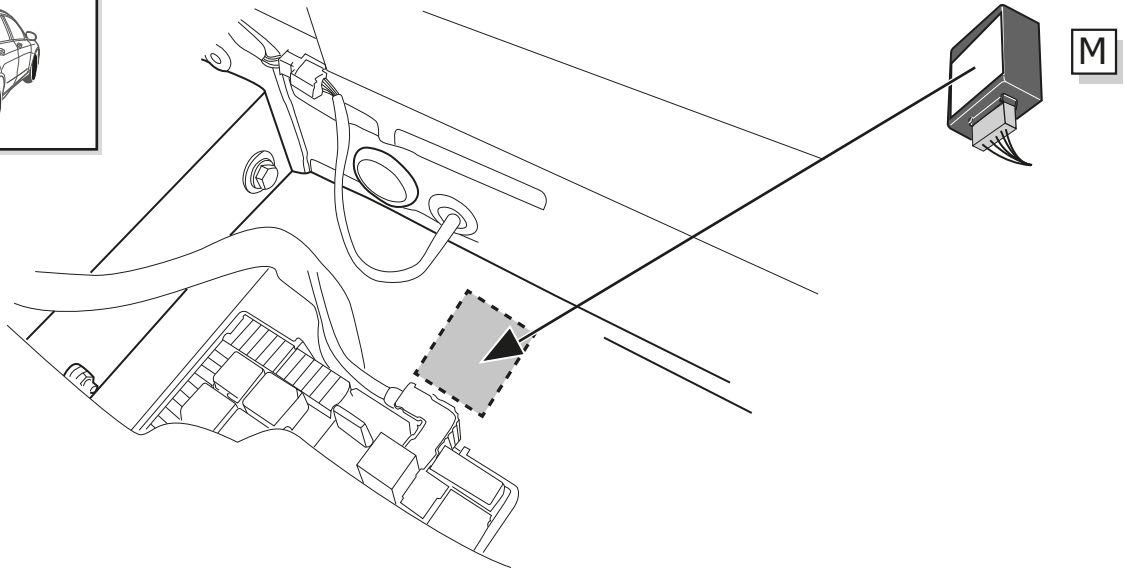

Mercedes

GLC Klasse X253 06/2015 >> 05/2019

GLC Coupe C253 08/2016 >> 05/2019

Partnr.: MB-082-D1U

- Fitting instructions electric wiring kit tow bar with 13-P socket up to DIN/ISO Norm 11446.
- We would expressly point out that assembly not carried out properly by a competent installer will result in cancellation of any right to damage compensation, in particular those arising by virtue of the product liability act.
- Contents of these kits and their fitting manuals are subject to alteration without notice, please ensure that these instructions are read and fully understood before commencing installation.
- Do not overload circuits; the maximum loads per connection are detailed in this manual.
- Attention! Before Installation, please read this manual carefully and inform your customer to consult the vehicle owners manual to check for any vehicle modifications required before towing.
- In the event of functional problems, troubleshooting must be limited to about 0.5 hours, contact the technical support:
t.skinner@ecs-electronics.com / 07440 202 052.

Part list

1

2

3

4

5

6

7

8

9

10

11

TEST ALL THE CIRCUITS WITH A TEST DEVICE WITH THE CORRECT POWER LOAD FOR EACH FUNCTION. A TEST DEVICE WITH LED'S CANNOT BE USED FOR THIS PURPOSE.

12

REINSTALL TRIM.

13