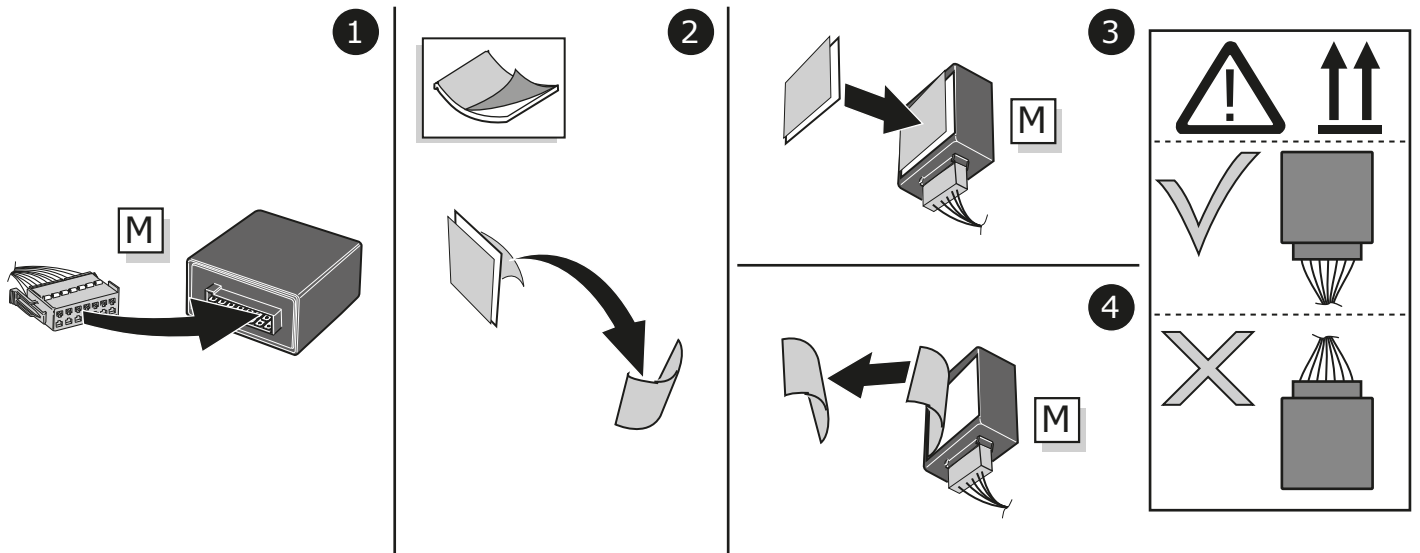

Mercedes

GLC Klasse X253 06/2015 >> 05/2019

GLC Coupe C253 08/2016 >> 05/2019

Partnr.: MB-082-D1U

- Fitting instructions electric wiring kit tow bar with 13-P socket up to DIN/ISO Norm 11446.
- We would expressly point out that assembly not carried out properly by a competent installer will result in cancellation of any right to damage compensation, in particular those arising by virtue of the product liability act.
- Contents of these kits and their fitting manuals are subject to alteration without notice, please ensure that these instructions are read and fully understood before commencing installation.
- Do not overload circuits; the maximum loads per connection are detailed in this manual.
- Attention! Before Installation, please read this manual carefully and inform your customer to consult the vehicle owners manual to check for any vehicle modifications required before towing.
- In the event of functional problems, troubleshooting must be limited to about 0.5 hours, contact the technical support:
t.skinner@ecs-electronics.com / 07440 202 052.

Part list

1

2

3

4

5

6

7

8

9

10

11

TEST ALL THE CIRCUITS WITH A TEST DEVICE WITH THE CORRECT POWER LOAD FOR EACH FUNCTION. A TEST DEVICE WITH LED'S CANNOT BE USED FOR THIS PURPOSE.

12

REINSTALL TRIM.

13