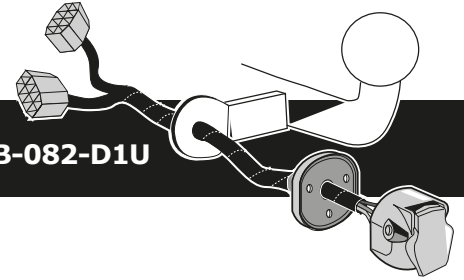

Mercedes

GLC Klasse X253 06/2015 >> 05/2019

GLC Coupe C253 08/2016 >> 05/2019

Partnr.: MB-082-D1U

- Fitting instructions electric wiring kit tow bar with 13-P socket up to DIN/ISO Norm 11446.
- We would expressly point out that assembly not carried out properly by a competent installer will result in cancellation of any right to damage compensation, in particular those arising by virtue of the product liability act.
- Contents of these kits and their fitting manuals are subject to alteration without notice, please ensure that these instructions are read and fully understood before commencing installation.
- Do not overload circuits; the maximum loads per connection are detailed in this manual.
- Attention! Before Installation, please read this manual carefully and inform your customer to consult the vehicle owners manual to check for any vehicle modifications required before towing.
- In the event of functional problems, troubleshooting must be limited to about 0.5 hours, contact the technical support:
t.skinner@ecs-electronics.com / 07440 202 052.