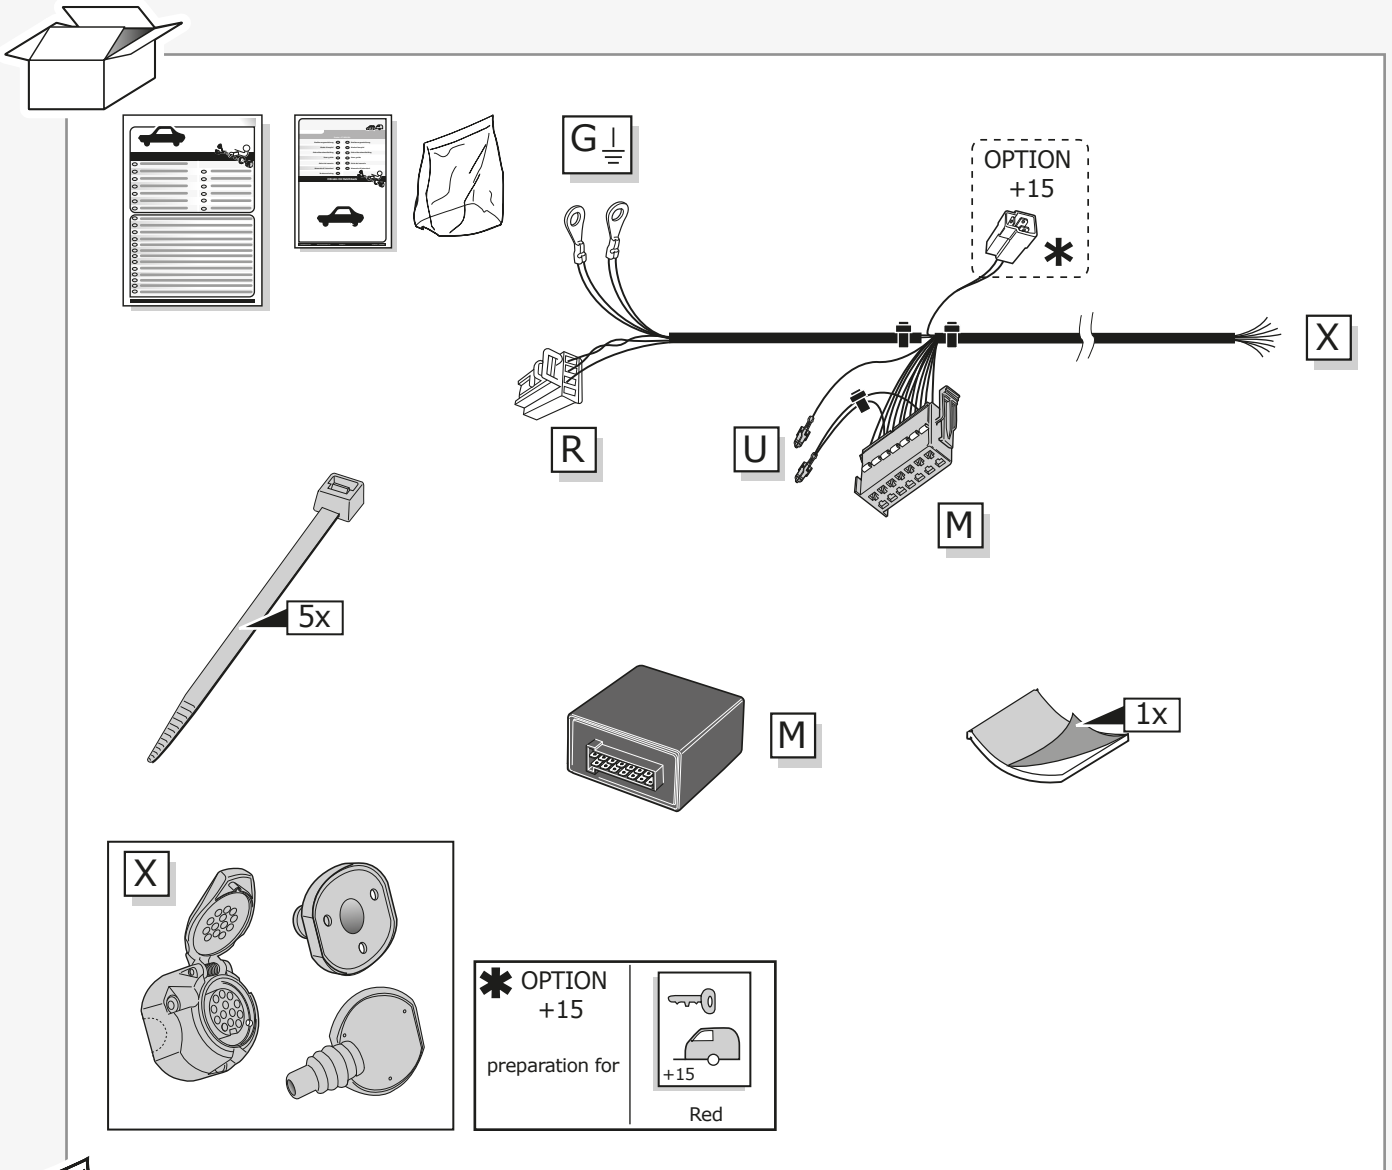

Mercedes

GLC Klasse X253 06/2015 >> 05/2019

GLC Coupe C253 08/2016 >> 05/2019

Partnr.: MB-082-D1U

- Fitting instructions electric wiring kit tow bar with 13-P socket up to DIN/ISO Norm 11446.
- We would expressly point out that assembly not carried out properly by a competent installer will result in cancellation of any right to damage compensation, in particular those arising by virtue of the product liability act.
- Contents of these kits and their fitting manuals are subject to alteration without notice, please ensure that these instructions are read and fully understood before commencing installation.
- Do not overload circuits; the maximum loads per connection are detailed in this manual.
- Attention! Before Installation, please read this manual carefully and inform your customer to consult the vehicle owners manual to check for any vehicle modifications required before towing.
- In the event of functional problems, troubleshooting must be limited to about 0.5 hours, contact the technical support:
t.skinner@ecs-electronics.com / 07440 202 052.

Part list

1

2

3

4

5

6

7

8

9

10

11

TEST ALL THE CIRCUITS WITH A TEST DEVICE WITH THE CORRECT POWER LOAD FOR EACH FUNCTION. A TEST DEVICE WITH LED'S CANNOT BE USED FOR THIS PURPOSE.

12

REINSTALL TRIM.

13

User guide

INFO

SOCKET CONNECTION

DIN/ISO 11446												—	
	1/L	2	3/31	4/R	5/58-R	6/54	7/58-L	8	9	10	11	12	13
Pmax	21W	2x21W		21W	42W	3x21W	42W	2x21W	180W/15Amp	180W/15Amp			
Colour	Yellow	Blue	White	Green	Brown	Red 1,00 mm ²	Black	Black/ Red	Brown/ White	Red 2,50 mm ²	White	Red/ Blue	White