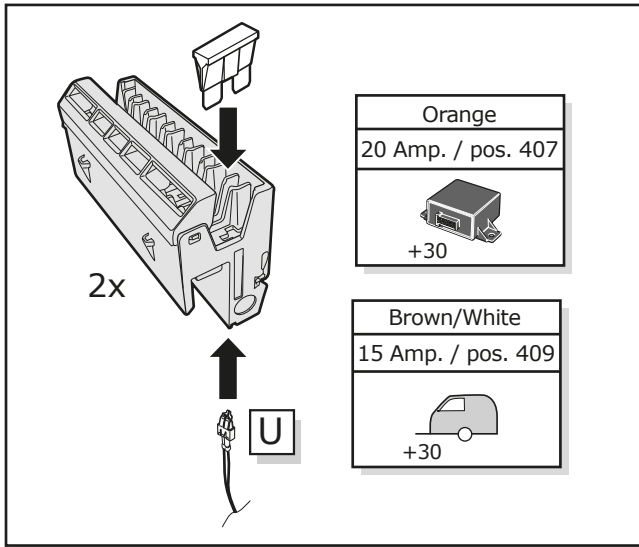

Mercedes

GLC Klasse X253 06/2015 >> 05/2019

GLC Coupe C253 08/2016 >> 05/2019

Partnr.: MB-082-D1U

- Fitting instructions electric wiring kit tow bar with 13-P socket up to DIN/ISO Norm 11446.
- We would expressly point out that assembly not carried out properly by a competent installer will result in cancellation of any right to damage compensation, in particular those arising by virtue of the product liability act.
- Contents of these kits and their fitting manuals are subject to alteration without notice, please ensure that these instructions are read and fully understood before commencing installation.
- Do not overload circuits; the maximum loads per connection are detailed in this manual.
- Attention! Before Installation, please read this manual carefully and inform your customer to consult the vehicle owners manual to check for any vehicle modifications required before towing.
- In the event of functional problems, troubleshooting must be limited to about 0.5 hours, contact the technical support:
t.skinner@ecs-electronics.com / 07440 202 052.

Part list

1

2

3

4

5

6

7

8

9

10

11

TEST ALL THE CIRCUITS WITH A TEST DEVICE WITH THE CORRECT POWER LOAD FOR EACH FUNCTION. A TEST DEVICE WITH LED'S CANNOT BE USED FOR THIS PURPOSE.

12

REINSTALL TRIM.

13