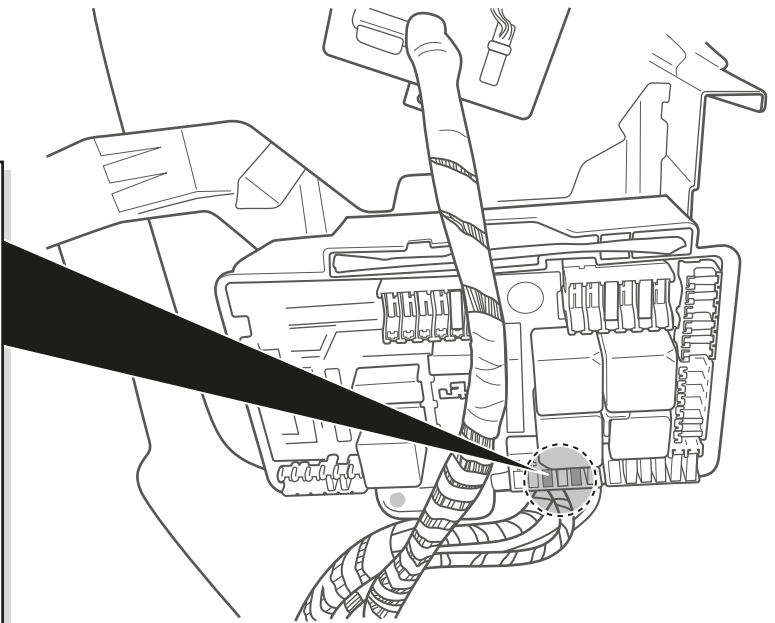

Mercedes

GLC Klasse X253 06/2015 >> 05/2019

GLC Coupe C253 08/2016 >> 05/2019

Partnr.: MB-082-D1U

- Fitting instructions electric wiring kit tow bar with 13-P socket up to DIN/ISO Norm 11446.
- We would expressly point out that assembly not carried out properly by a competent installer will result in cancellation of any right to damage compensation, in particular those arising by virtue of the product liability act.
- Contents of these kits and their fitting manuals are subject to alteration without notice, please ensure that these instructions are read and fully understood before commencing installation.
- Do not overload circuits; the maximum loads per connection are detailed in this manual.
- Attention! Before Installation, please read this manual carefully and inform your customer to consult the vehicle owners manual to check for any vehicle modifications required before towing.
- In the event of functional problems, troubleshooting must be limited to about 0.5 hours, contact the technical support:
t.skinner@ecs-electronics.com / 07440 202 052.

8

9

10

11

TEST ALL THE CIRCUITS WITH A TEST DEVICE WITH THE CORRECT POWER LOAD FOR EACH FUNCTION. A TEST DEVICE WITH LED'S CANNOT BE USED FOR THIS PURPOSE.

12

REINSTALL TRIM.

13