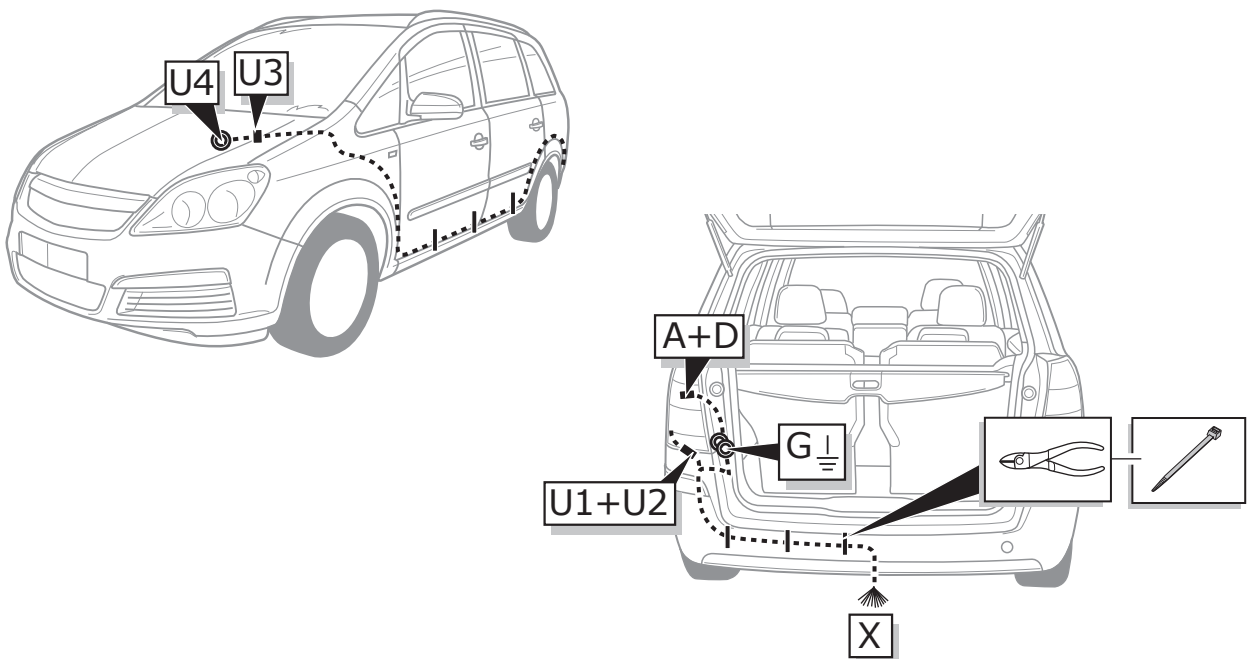

Zafira

ROUTING