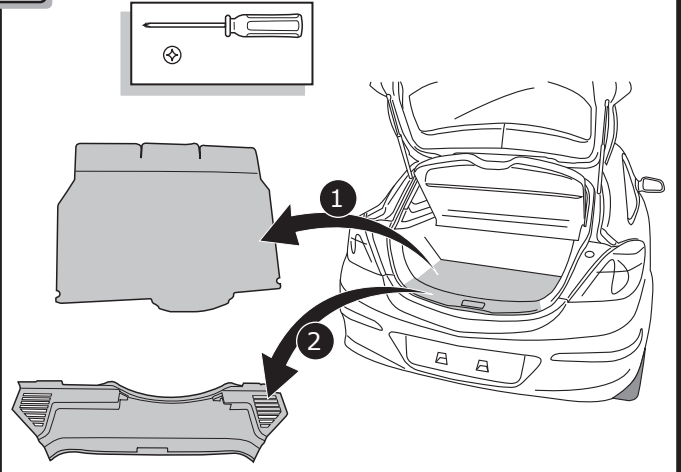

Astra H GTC

3