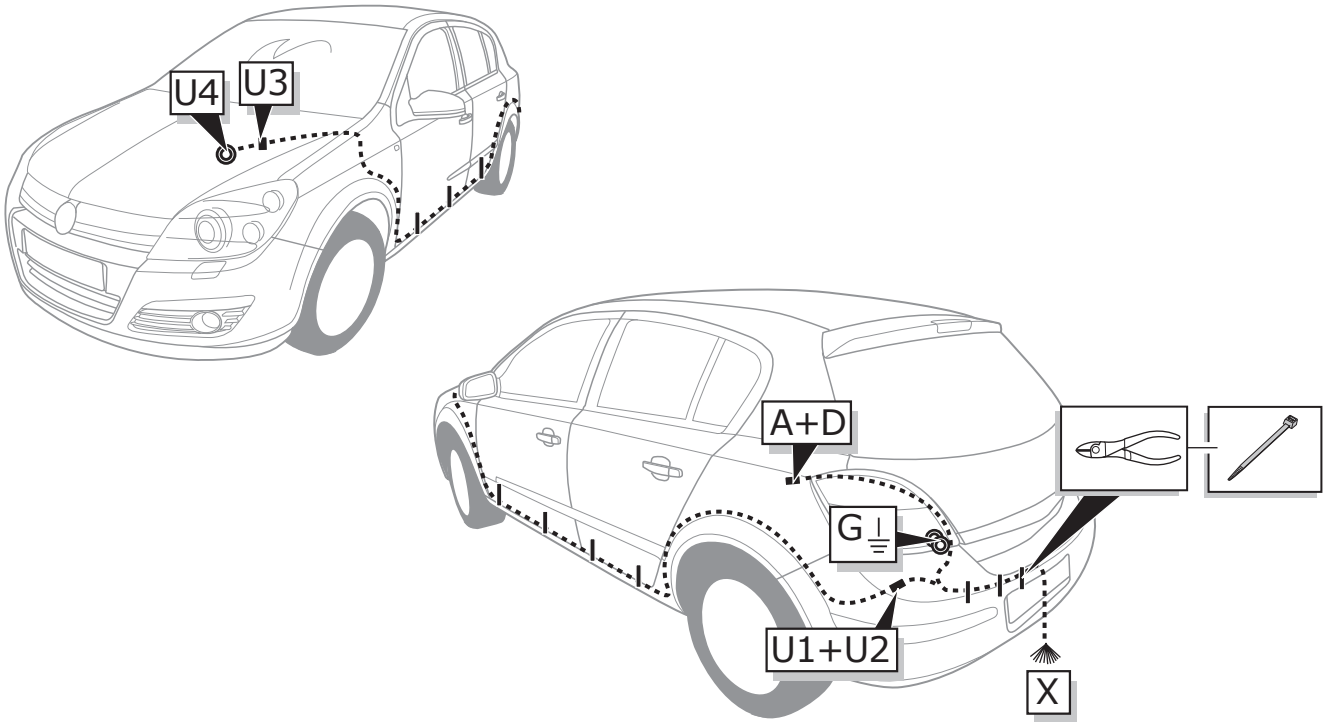

Astra H 5 Drs.

ROUTING