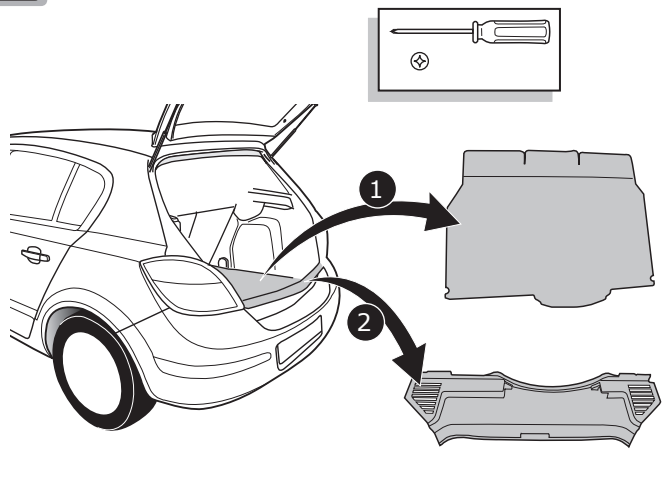

Astra H 5 Drs.

4