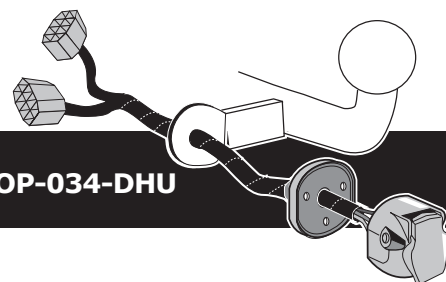

+REC (*Rear Electric Centre*)

Opel Zafira 2005- / Opel Astra H Stationwagon 2004-
Opel Astra H GTC 2004- / Opel Astra H 5 Drs. 2004-

Partnr.: OP-034-DHU

- Fitting instructions electric wiring kit tow bar with 13-P socket up to DIN/ISO Norm 11446.
- We would expressly point out that assembly not carried out properly by a competent installer will result in cancellation of any right to damage compensation, in particular those arising by virtue of the product liability act.
- Contents of these kits and their fitting manuals are subject to alteration without notice, please ensure that these instructions are read and fully understood before commencing installation.
- Do not overload circuits; the maximum loads per connection are detailed in this manual.
- Attention! Before Installation, please read this manual carefully and inform your customer to consult the vehicle owners manual to check for any vehicle modifications required before towing.
- In the event of functional problems, troubleshooting must be limited to about 0.5 hours, contact the technical support:
t.skinner@ecs-electronics.com / 07440 202 052.