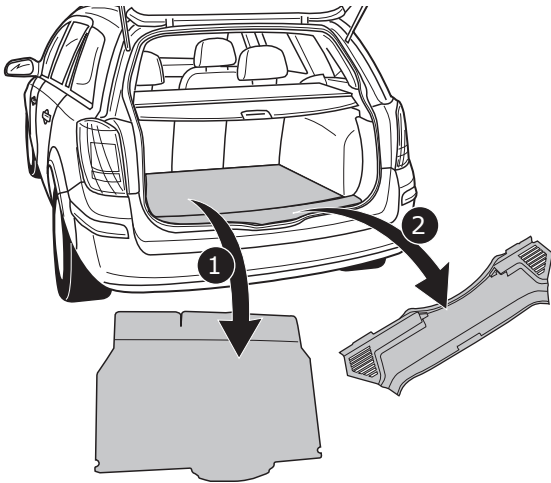

Astra H Stationwagon

2