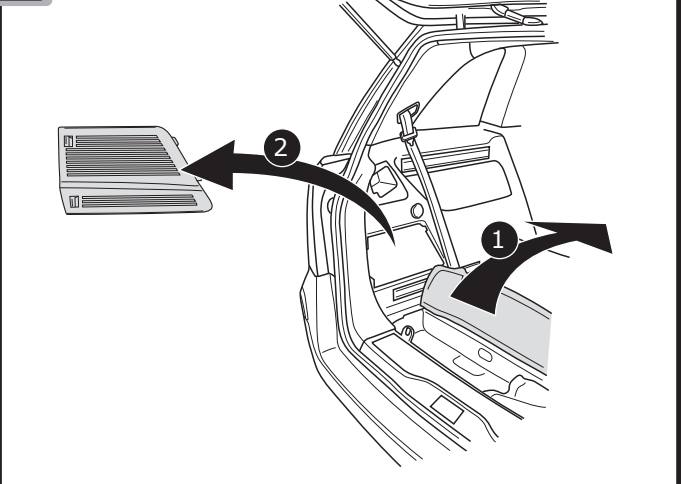

1

Astra H Stationwagon

2

Astra H GTC

3

Astra H 5 Drs.

4

Zafira

5