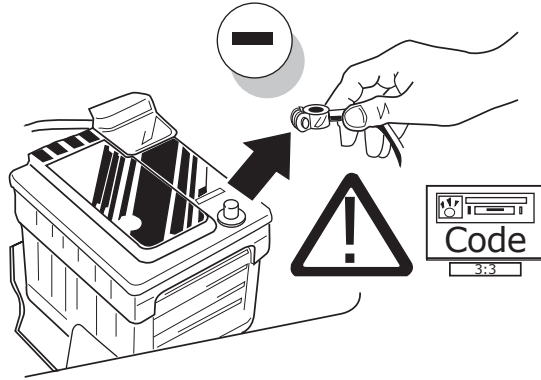

1

Astra H Stationwagon

2

Astra H GTC

3

Astra H 5 Drs.

4

Zafira

5