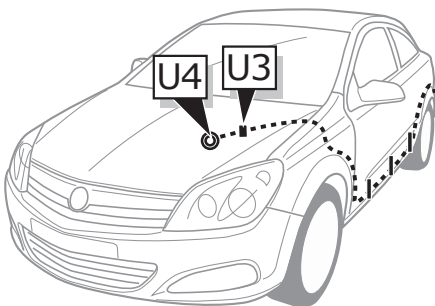

Astra H GTC

ROUTING