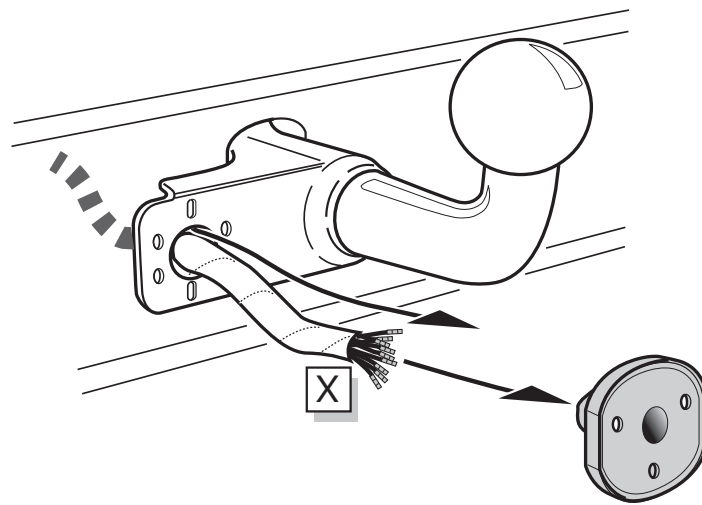

A

INFO

SOCKET CONNECTION

Pag. 11

B