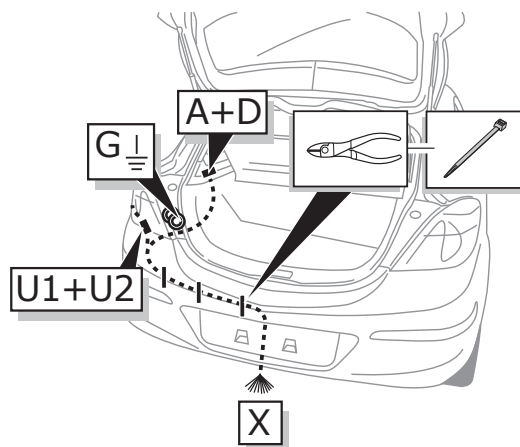

Astra H GTC

ROUTING