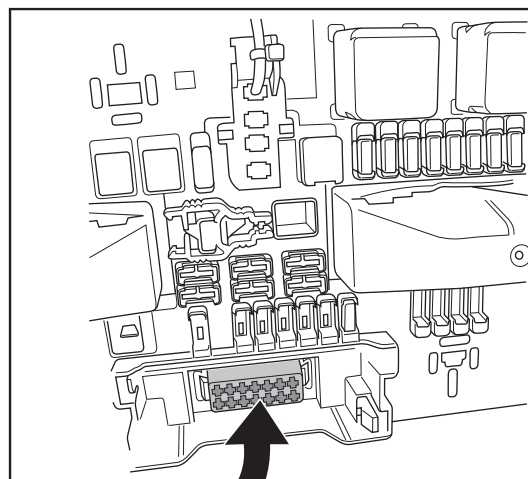

+REC (*Rear Electric Centre*)

Opel Zafira 2005- / Opel Astra H Stationwagon 2004-
Opel Astra H GTC 2004- / Opel Astra H 5 Drs. 2004-

Partnr.: OP-034-DHU

- Fitting instructions electric wiring kit tow bar with 13-P socket up to DIN/ISO Norm 11446.
- We would expressly point out that assembly not carried out properly by a competent installer will result in cancellation of any right to damage compensation, in particular those arising by virtue of the product liability act.
- Contents of these kits and their fitting manuals are subject to alteration without notice, please ensure that these instructions are read and fully understood before commencing installation.
- Do not overload circuits; the maximum loads per connection are detailed in this manual.
- Attention! Before Installation, please read this manual carefully and inform your customer to consult the vehicle owners manual to check for any vehicle modifications required before towing.
- In the event of functional problems, troubleshooting must be limited to about 0.5 hours, contact the technical support:
t.skinner@ecs-electronics.com / 07440 202 052.

Zafira

9

A

INFO

SOCKET CONNECTION 

Pag. 11

B

10