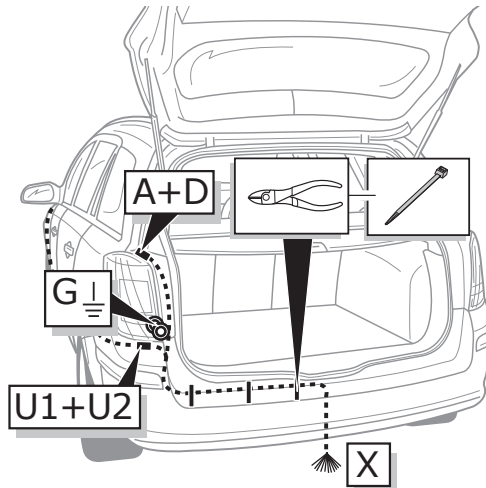

Astra H Stationwagon

ROUTING