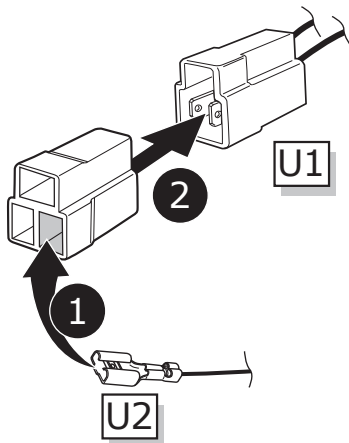

13

14

15

TEST ALL THE CIRCUITS WITH A TEST DEVICE WITH THE CORRECT POWER LOAD FOR EACH FUNCTION. A TEST DEVICE WITH LED'S CANNOT BE USED FOR THIS PURPOSE.