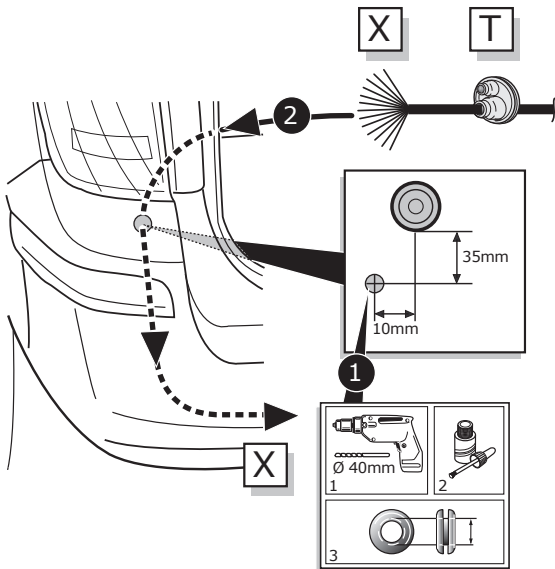

Astra H Stationwagon

6