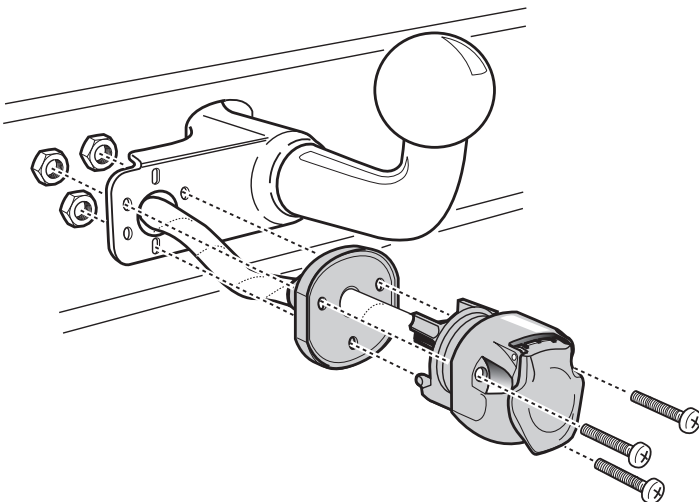

SOCKET CONNECTION

Pag. 9

7