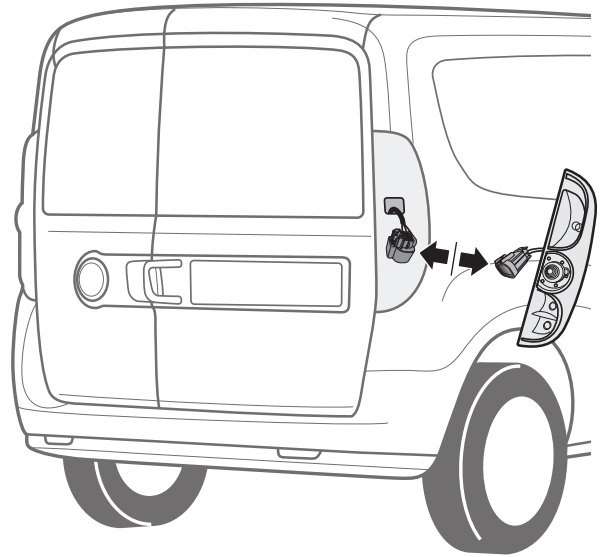

Opel Combo & Fiat Doblo 01/2010-

Partnr.: OP-061-DHU

- Fitting instructions electric wiring kit tow bar with 13-P socket up to DIN/ISO Norm 11446.
- We would expressly point out that assembly not carried out properly by a competent installer will result in cancellation of any right to damage compensation, in particular those arising by virtue of the product liability act.
- Contents of these kits and their fitting manuals are subject to alteration without notice, please ensure that these instructions are read and fully understood before commencing installation.
- Do not overload circuits; the maximum loads per connection are detailed in this manual.
- Attention! Before Installation, please read this manual carefully and inform your customer to consult the vehicle owners manual to check for any vehicle modifications required before towing.
- In the event of functional problems, troubleshooting must be limited to about 0.5 hours, contact the technical support:
t.skinner@ecs-electronics.com / 07440 202 052.

Part list

1

2

3

4

5

6

SOCKET CONNECTION