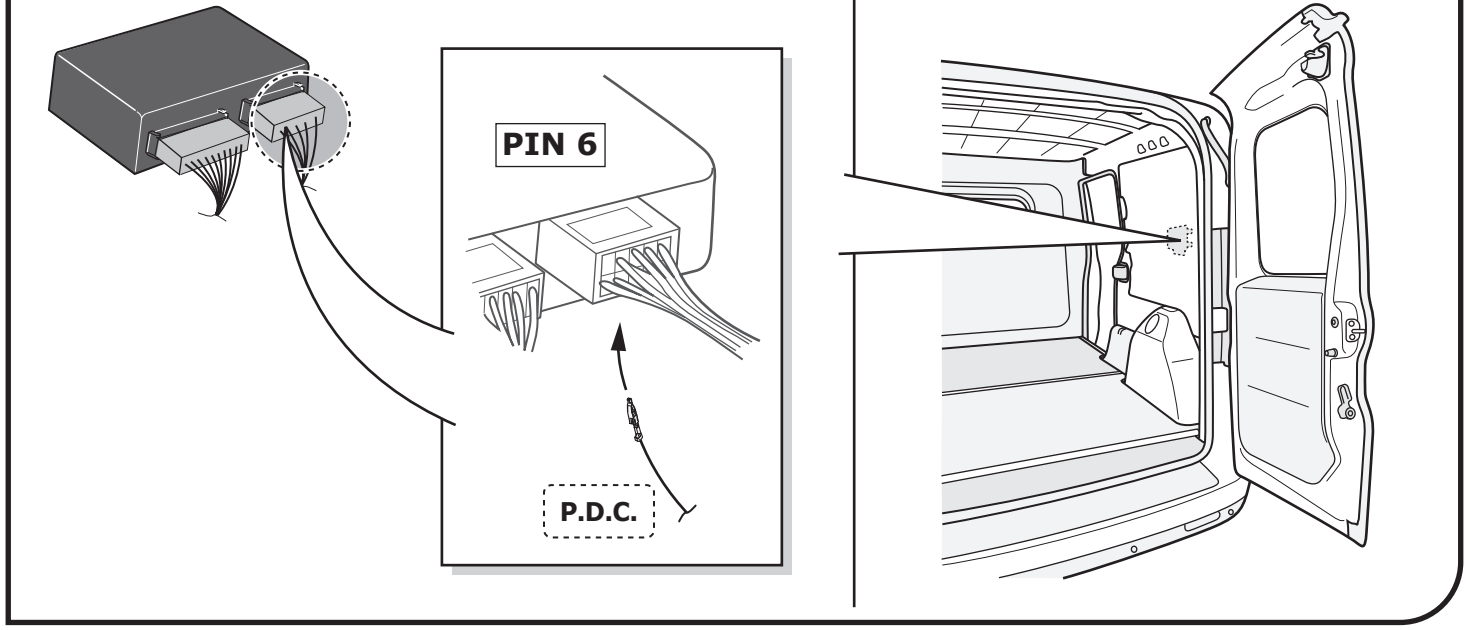

Opel Combo & Fiat Doblo 01/2010-

Partnr.: OP-061-DHU

- Fitting instructions electric wiring kit tow bar with 13-P socket up to DIN/ISO Norm 11446.
- We would expressly point out that assembly not carried out properly by a competent installer will result in cancellation of any right to damage compensation, in particular those arising by virtue of the product liability act.
- Contents of these kits and their fitting manuals are subject to alteration without notice, please ensure that these instructions are read and fully understood before commencing installation.
- Do not overload circuits; the maximum loads per connection are detailed in this manual.
- Attention! Before Installation, please read this manual carefully and inform your customer to consult the vehicle owners manual to check for any vehicle modifications required before towing.
- In the event of functional problems, troubleshooting must be limited to about 0.5 hours, contact the technical support:
t.skinner@ecs-electronics.com / 07440 202 052.

4

5

6

7

11

12

13

14

15

16

TEST ALL THE CIRCUITS WITH A TEST DEVICE WITH THE CORRECT POWER LOAD FOR EACH FUNCTION. A TEST DEVICE WITH LED'S CANNOT BE USED FOR THIS PURPOSE.

INFO

REINSTALL TRIM.

17

User guide

INFO