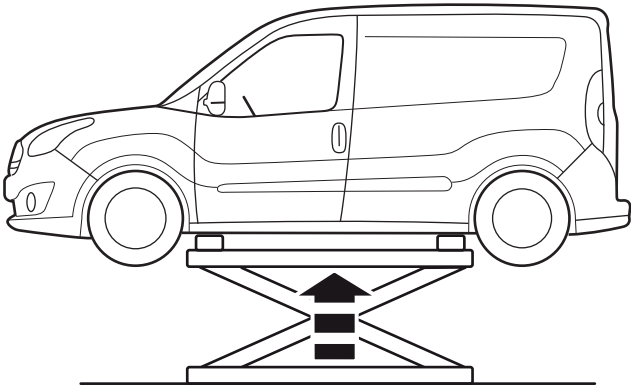

Opel Combo & Fiat Doblo 01/2010-

Partnr.: OP-061-DHU

- Fitting instructions electric wiring kit tow bar with 13-P socket up to DIN/ISO Norm 11446.
- We would expressly point out that assembly not carried out properly by a competent installer will result in cancellation of any right to damage compensation, in particular those arising by virtue of the product liability act.
- Contents of these kits and their fitting manuals are subject to alteration without notice, please ensure that these instructions are read and fully understood before commencing installation.
- Do not overload circuits; the maximum loads per connection are detailed in this manual.
- Attention! Before Installation, please read this manual carefully and inform your customer to consult the vehicle owners manual to check for any vehicle modifications required before towing.
- In the event of functional problems, troubleshooting must be limited to about 0.5 hours, contact the technical support:
t.skinner@ecs-electronics.com / 07440 202 052.

Part list

1

2

3

4

5

6

SOCKET CONNECTION