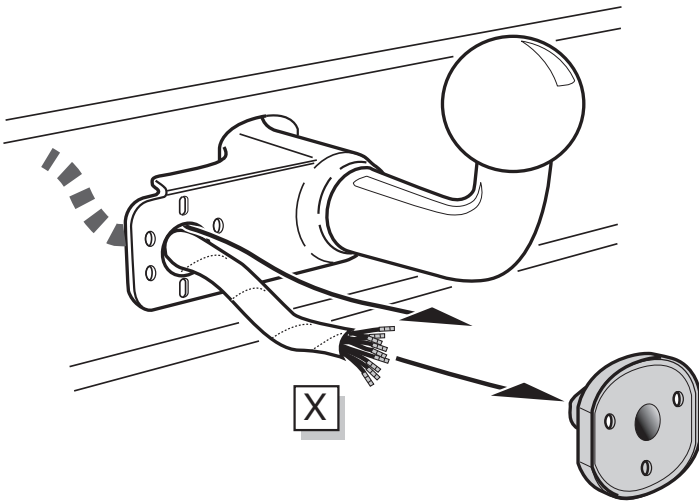

Opel Combo & Fiat Doblo 01/2010-

Partnr.: OP-061-DHU

- Fitting instructions electric wiring kit tow bar with 13-P socket up to DIN/ISO Norm 11446.
- We would expressly point out that assembly not carried out properly by a competent installer will result in cancellation of any right to damage compensation, in particular those arising by virtue of the product liability act.
- Contents of these kits and their fitting manuals are subject to alteration without notice, please ensure that these instructions are read and fully understood before commencing installation.
- Do not overload circuits; the maximum loads per connection are detailed in this manual.
- Attention! Before Installation, please read this manual carefully and inform your customer to consult the vehicle owners manual to check for any vehicle modifications required before towing.
- In the event of functional problems, troubleshooting must be limited to about 0.5 hours, contact the technical support:
t.skinner@ecs-electronics.com / 07440 202 052.

Part list

1

2

3

4

5

6

SOCKET CONNECTION