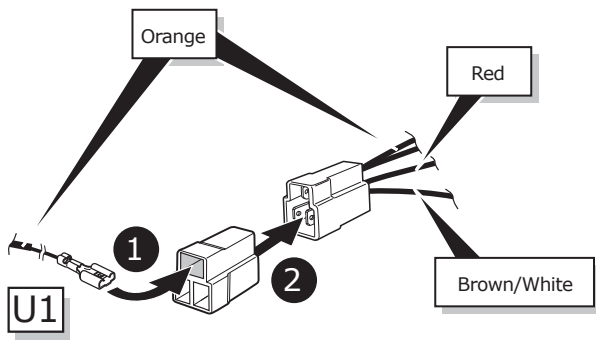

Opel Combo & Fiat Doblo 01/2010-

Partnr.: OP-061-DHU

- Fitting instructions electric wiring kit tow bar with 13-P socket up to DIN/ISO Norm 11446.
- We would expressly point out that assembly not carried out properly by a competent installer will result in cancellation of any right to damage compensation, in particular those arising by virtue of the product liability act.
- Contents of these kits and their fitting manuals are subject to alteration without notice, please ensure that these instructions are read and fully understood before commencing installation.
- Do not overload circuits; the maximum loads per connection are detailed in this manual.
- Attention! Before Installation, please read this manual carefully and inform your customer to consult the vehicle owners manual to check for any vehicle modifications required before towing.
- In the event of functional problems, troubleshooting must be limited to about 0.5 hours, contact the technical support:
t.skinner@ecs-electronics.com / 07440 202 052.

4

5

6

7

11

12

13

14

15

16

TEST ALL THE CIRCUITS WITH A TEST DEVICE WITH THE CORRECT POWER LOAD FOR EACH FUNCTION. A TEST DEVICE WITH LED'S CANNOT BE USED FOR THIS PURPOSE.

INFO

REINSTALL TRIM.

17

User guide

INFO