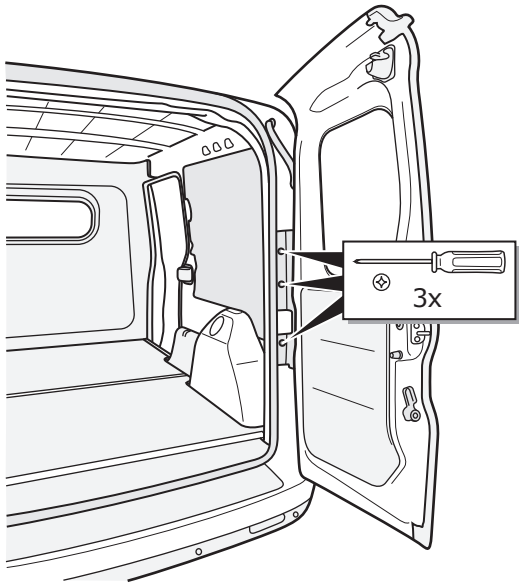

Opel Combo & Fiat Doblo 01/2010-

Partnr.: OP-061-DHU

- Fitting instructions electric wiring kit tow bar with 13-P socket up to DIN/ISO Norm 11446.
- We would expressly point out that assembly not carried out properly by a competent installer will result in cancellation of any right to damage compensation, in particular those arising by virtue of the product liability act.
- Contents of these kits and their fitting manuals are subject to alteration without notice, please ensure that these instructions are read and fully understood before commencing installation.
- Do not overload circuits; the maximum loads per connection are detailed in this manual.
- Attention! Before Installation, please read this manual carefully and inform your customer to consult the vehicle owners manual to check for any vehicle modifications required before towing.
- In the event of functional problems, troubleshooting must be limited to about 0.5 hours, contact the technical support:
t.skinner@ecs-electronics.com / 07440 202 052.

Part list

1

2

3

4

5

6

SOCKET CONNECTION