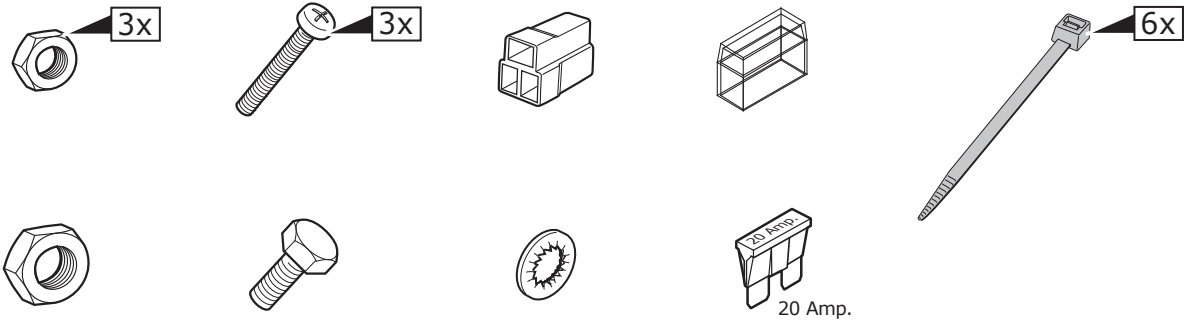

Opel Combo & Fiat Doblo 01/2010-

Partnr.: OP-061-DHU

- Fitting instructions electric wiring kit tow bar with 13-P socket up to DIN/ISO Norm 11446.
- We would expressly point out that assembly not carried out properly by a competent installer will result in cancellation of any right to damage compensation, in particular those arising by virtue of the product liability act.
- Contents of these kits and their fitting manuals are subject to alteration without notice, please ensure that these instructions are read and fully understood before commencing installation.
- Do not overload circuits; the maximum loads per connection are detailed in this manual.
- Attention! Before Installation, please read this manual carefully and inform your customer to consult the vehicle owners manual to check for any vehicle modifications required before towing.
- In the event of functional problems, troubleshooting must be limited to about 0.5 hours, contact the technical support:
t.skinner@ecs-electronics.com / 07440 202 052.

Part list

1

2

3

4

5

6

SOCKET CONNECTION