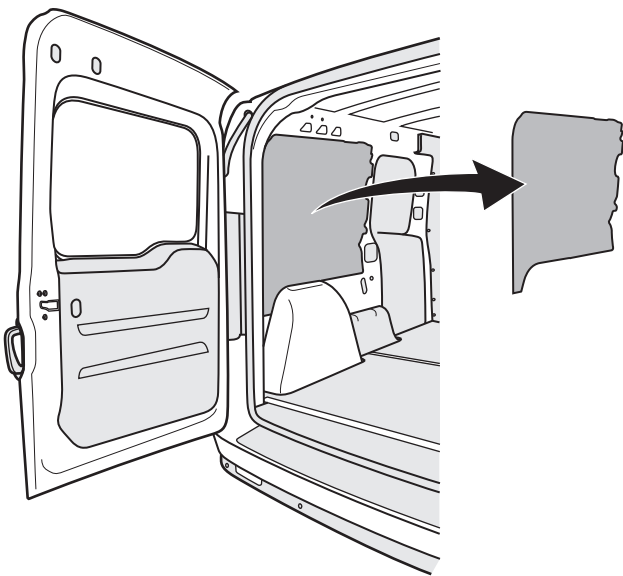

Opel Combo & Fiat Doblo 01/2010-

Partnr.: OP-061-DHU

- Fitting instructions electric wiring kit tow bar with 13-P socket up to DIN/ISO Norm 11446.
- We would expressly point out that assembly not carried out properly by a competent installer will result in cancellation of any right to damage compensation, in particular those arising by virtue of the product liability act.
- Contents of these kits and their fitting manuals are subject to alteration without notice, please ensure that these instructions are read and fully understood before commencing installation.
- Do not overload circuits; the maximum loads per connection are detailed in this manual.
- Attention! Before Installation, please read this manual carefully and inform your customer to consult the vehicle owners manual to check for any vehicle modifications required before towing.
- In the event of functional problems, troubleshooting must be limited to about 0.5 hours, contact the technical support:
t.skinner@ecs-electronics.com / 07440 202 052.

Part list

1

2

3

4

5

6

SOCKET CONNECTION