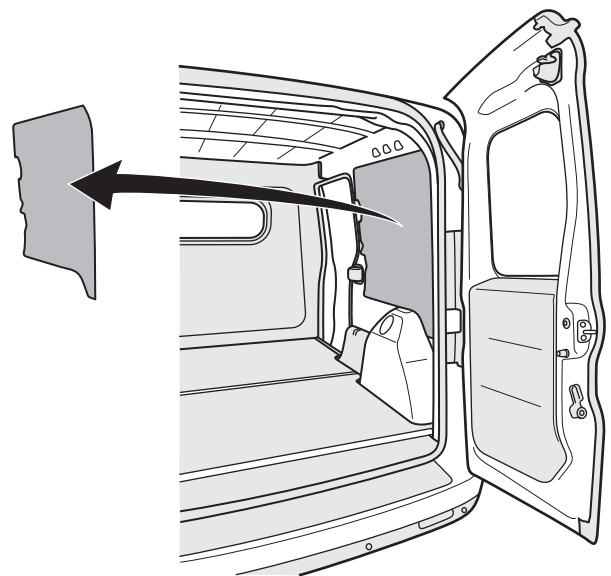

Opel Combo & Fiat Doblo 01/2010-

Partnr.: OP-061-DHU

- Fitting instructions electric wiring kit tow bar with 13-P socket up to DIN/ISO Norm 11446.
- We would expressly point out that assembly not carried out properly by a competent installer will result in cancellation of any right to damage compensation, in particular those arising by virtue of the product liability act.
- Contents of these kits and their fitting manuals are subject to alteration without notice, please ensure that these instructions are read and fully understood before commencing installation.
- Do not overload circuits; the maximum loads per connection are detailed in this manual.
- Attention! Before Installation, please read this manual carefully and inform your customer to consult the vehicle owners manual to check for any vehicle modifications required before towing.
- In the event of functional problems, troubleshooting must be limited to about 0.5 hours, contact the technical support:
t.skinner@ecs-electronics.com / 07440 202 052.

Part list

1

2

3

4

5

6

SOCKET CONNECTION