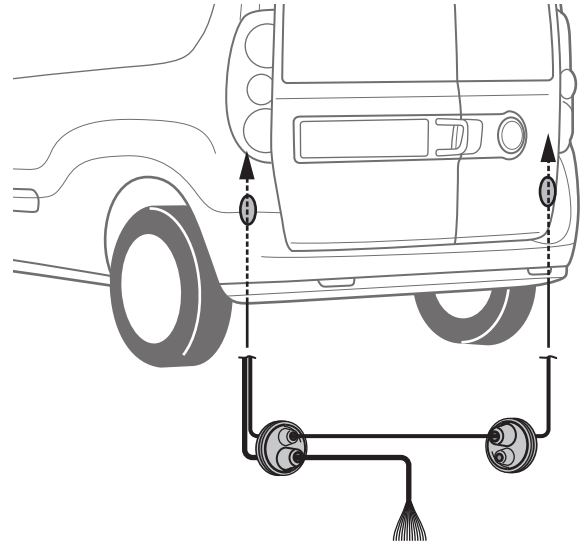

Opel Combo & Fiat Doblo 01/2010-

Partnr.: OP-061-DHU

- Fitting instructions electric wiring kit tow bar with 13-P socket up to DIN/ISO Norm 11446.
- We would expressly point out that assembly not carried out properly by a competent installer will result in cancellation of any right to damage compensation, in particular those arising by virtue of the product liability act.
- Contents of these kits and their fitting manuals are subject to alteration without notice, please ensure that these instructions are read and fully understood before commencing installation.
- Do not overload circuits; the maximum loads per connection are detailed in this manual.
- Attention! Before Installation, please read this manual carefully and inform your customer to consult the vehicle owners manual to check for any vehicle modifications required before towing.
- In the event of functional problems, troubleshooting must be limited to about 0.5 hours, contact the technical support:
t.skinner@ecs-electronics.com / 07440 202 052.

Part list

1

2

3

4

5

6

SOCKET CONNECTION