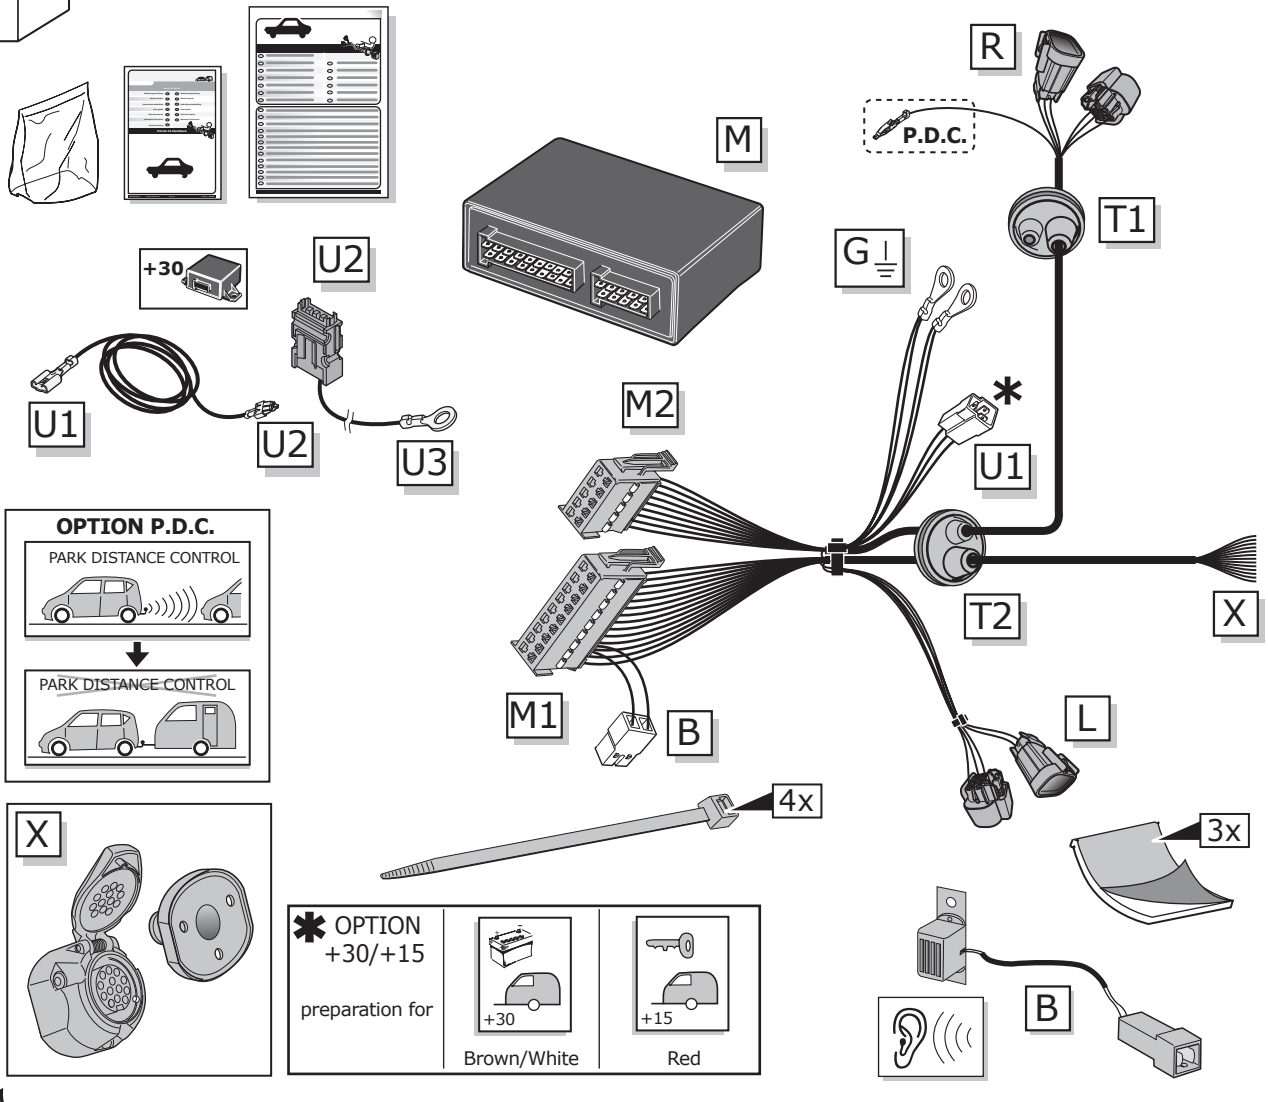

Opel Combo & Fiat Doblo 01/2010-

Partnr.: OP-061-DHU

- Fitting instructions electric wiring kit tow bar with 13-P socket up to DIN/ISO Norm 11446.
- We would expressly point out that assembly not carried out properly by a competent installer will result in cancellation of any right to damage compensation, in particular those arising by virtue of the product liability act.
- Contents of these kits and their fitting manuals are subject to alteration without notice, please ensure that these instructions are read and fully understood before commencing installation.
- Do not overload circuits; the maximum loads per connection are detailed in this manual.
- Attention! Before Installation, please read this manual carefully and inform your customer to consult the vehicle owners manual to check for any vehicle modifications required before towing.
- In the event of functional problems, troubleshooting must be limited to about 0.5 hours, contact the technical support:
t.skinner@ecs-electronics.com / 07440 202 052.

Part list

1

2

3

4

5

6

SOCKET CONNECTION

15

16

TEST ALL THE CIRCUITS WITH A TEST DEVICE WITH THE CORRECT POWER LOAD FOR EACH FUNCTION. A TEST DEVICE WITH LED'S CANNOT BE USED FOR THIS PURPOSE.

INFO

REINSTALL TRIM.

17

User guide

INFO

SOCKET CONNECTION

DIN/ISO 11446												—	
	1/L	2	3/31	4/R	5/58-R	6/54	7/58-L	8	9	10	11	12	13
Pmax	21W	2x21W		21W	52W	3x21W	52W	2x21W	180W/15Amp	180W/15Amp			
Colour	Yellow	Blue	White	Green	Brown	Red 1,00 mm ²	Black	Black/ Red	Brown/ White	Red 2,50 mm ²	White	-	White