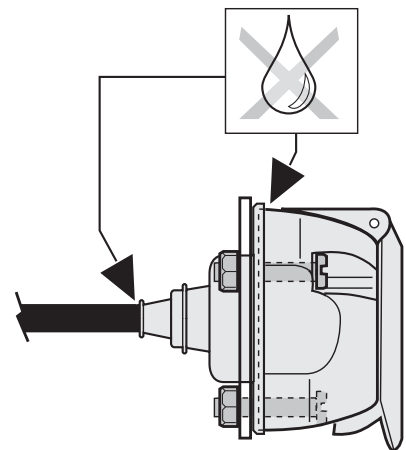

SOCKET CONNECTION

Pag. 9

7