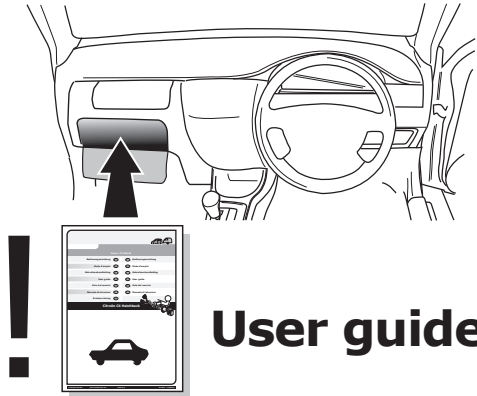

15

16

TEST ALL THE CIRCUITS WITH A TEST DEVICE WITH THE CORRECT POWER LOAD FOR EACH FUNCTION. A TEST DEVICE WITH LED'S CANNOT BE USED FOR THIS PURPOSE.

INFO

REINSTALL TRIM.

17

User guide

INFO