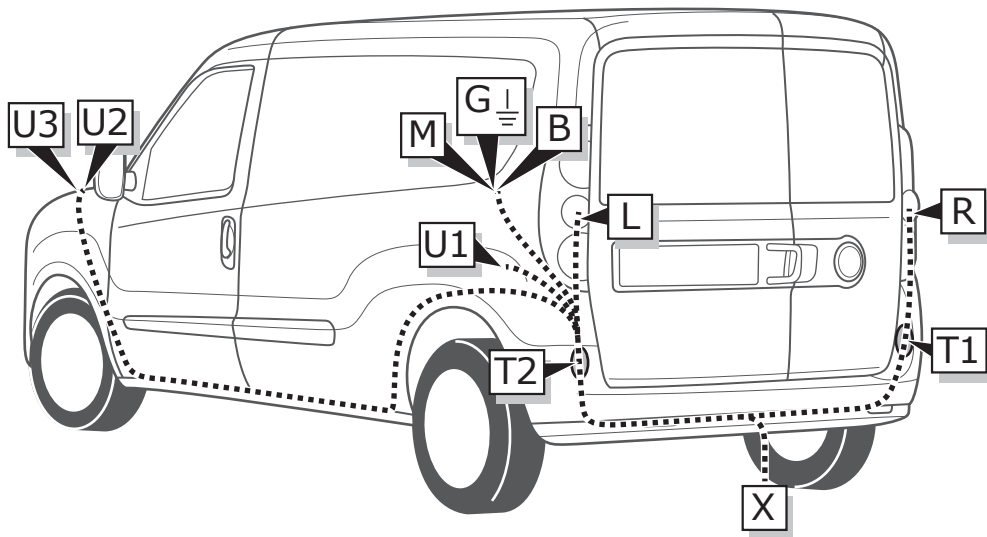

Opel Combo & Fiat Doblo 01/2010-

Partnr.: OP-061-DHU

- Fitting instructions electric wiring kit tow bar with 13-P socket up to DIN/ISO Norm 11446.
- We would expressly point out that assembly not carried out properly by a competent installer will result in cancellation of any right to damage compensation, in particular those arising by virtue of the product liability act.
- Contents of these kits and their fitting manuals are subject to alteration without notice, please ensure that these instructions are read and fully understood before commencing installation.
- Do not overload circuits; the maximum loads per connection are detailed in this manual.
- Attention! Before Installation, please read this manual carefully and inform your customer to consult the vehicle owners manual to check for any vehicle modifications required before towing.
- In the event of functional problems, troubleshooting must be limited to about 0.5 hours, contact the technical support:
t.skinner@ecs-electronics.com / 07440 202 052.

Part list

1

2

3

4

5

6

SOCKET CONNECTION