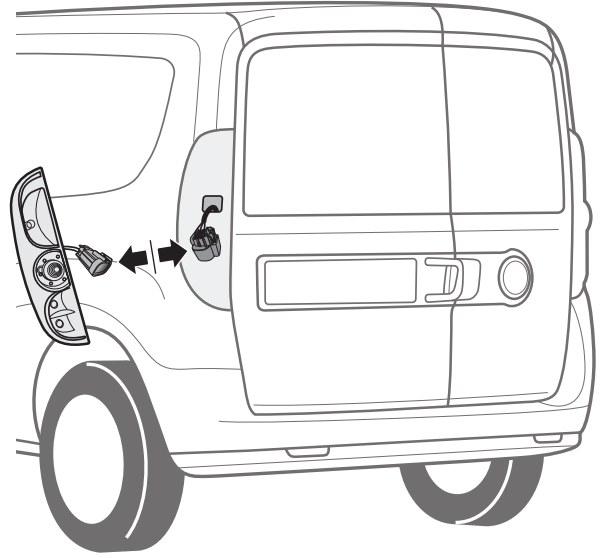

Opel Combo & Fiat Doblo 01/2010-

Partnr.: OP-061-DHU

- Fitting instructions electric wiring kit tow bar with 13-P socket up to DIN/ISO Norm 11446.
- We would expressly point out that assembly not carried out properly by a competent installer will result in cancellation of any right to damage compensation, in particular those arising by virtue of the product liability act.
- Contents of these kits and their fitting manuals are subject to alteration without notice, please ensure that these instructions are read and fully understood before commencing installation.
- Do not overload circuits; the maximum loads per connection are detailed in this manual.
- Attention! Before Installation, please read this manual carefully and inform your customer to consult the vehicle owners manual to check for any vehicle modifications required before towing.
- In the event of functional problems, troubleshooting must be limited to about 0.5 hours, contact the technical support:
t.skinner@ecs-electronics.com / 07440 202 052.

Part list

1

2

3

4

5

6

SOCKET CONNECTION