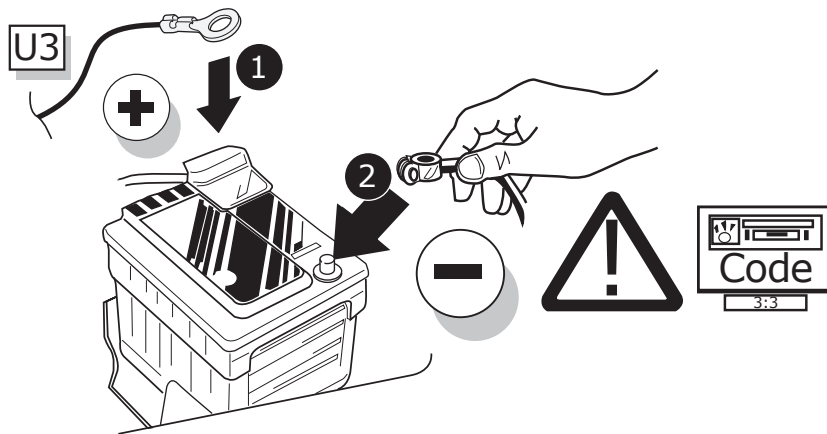

Opel Combo & Fiat Doblo 01/2010-

Partnr.: OP-061-DHU

- Fitting instructions electric wiring kit tow bar with 13-P socket up to DIN/ISO Norm 11446.
- We would expressly point out that assembly not carried out properly by a competent installer will result in cancellation of any right to damage compensation, in particular those arising by virtue of the product liability act.
- Contents of these kits and their fitting manuals are subject to alteration without notice, please ensure that these instructions are read and fully understood before commencing installation.
- Do not overload circuits; the maximum loads per connection are detailed in this manual.
- Attention! Before Installation, please read this manual carefully and inform your customer to consult the vehicle owners manual to check for any vehicle modifications required before towing.
- In the event of functional problems, troubleshooting must be limited to about 0.5 hours, contact the technical support:
t.skinner@ecs-electronics.com / 07440 202 052.

15

16

TEST ALL THE CIRCUITS WITH A TEST DEVICE WITH THE CORRECT POWER LOAD FOR EACH FUNCTION. A TEST DEVICE WITH LED'S CANNOT BE USED FOR THIS PURPOSE.

INFO

REINSTALL TRIM.

17

User guide

INFO