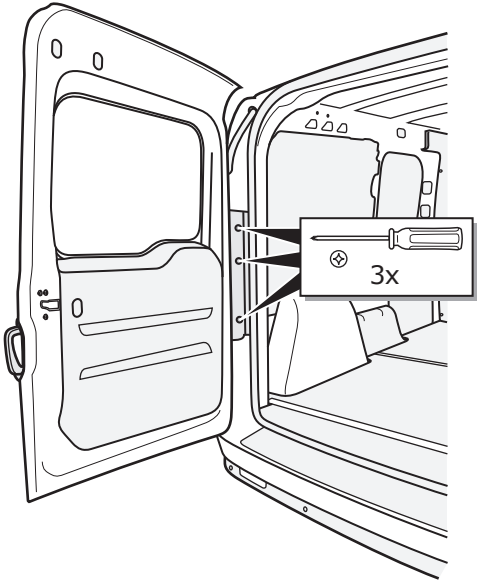

Opel Combo & Fiat Doblo 01/2010-

Partnr.: OP-061-DHU

- Fitting instructions electric wiring kit tow bar with 13-P socket up to DIN/ISO Norm 11446.
- We would expressly point out that assembly not carried out properly by a competent installer will result in cancellation of any right to damage compensation, in particular those arising by virtue of the product liability act.
- Contents of these kits and their fitting manuals are subject to alteration without notice, please ensure that these instructions are read and fully understood before commencing installation.
- Do not overload circuits; the maximum loads per connection are detailed in this manual.
- Attention! Before Installation, please read this manual carefully and inform your customer to consult the vehicle owners manual to check for any vehicle modifications required before towing.
- In the event of functional problems, troubleshooting must be limited to about 0.5 hours, contact the technical support:
t.skinner@ecs-electronics.com / 07440 202 052.

Part list

1

2

3

4

5

6

SOCKET CONNECTION