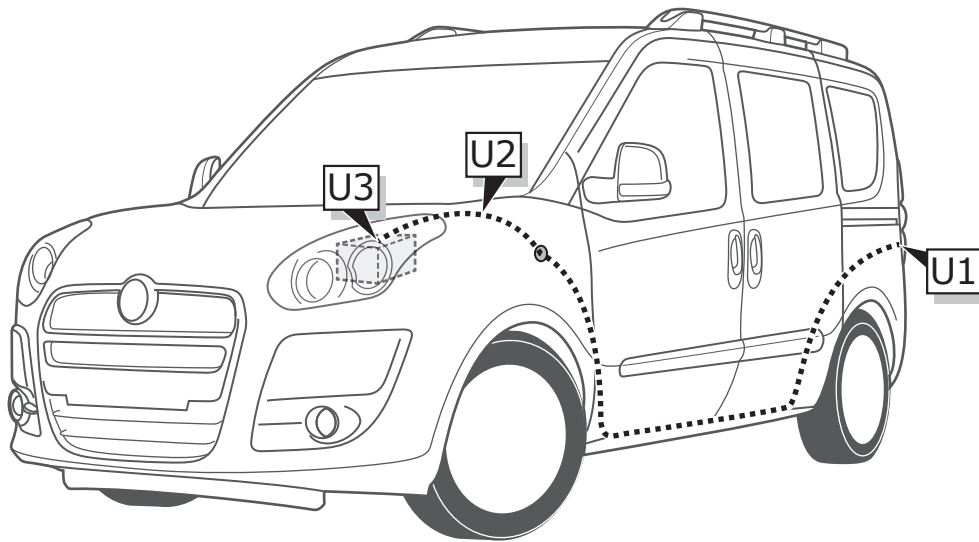

Opel Combo & Fiat Doblo 01/2010-

Partnr.: OP-061-DHU

- Fitting instructions electric wiring kit tow bar with 13-P socket up to DIN/ISO Norm 11446.
- We would expressly point out that assembly not carried out properly by a competent installer will result in cancellation of any right to damage compensation, in particular those arising by virtue of the product liability act.
- Contents of these kits and their fitting manuals are subject to alteration without notice, please ensure that these instructions are read and fully understood before commencing installation.
- Do not overload circuits; the maximum loads per connection are detailed in this manual.
- Attention! Before Installation, please read this manual carefully and inform your customer to consult the vehicle owners manual to check for any vehicle modifications required before towing.
- In the event of functional problems, troubleshooting must be limited to about 0.5 hours, contact the technical support:
t.skinner@ecs-electronics.com / 07440 202 052.

Part list

1

2

3

4

5

6

SOCKET CONNECTION