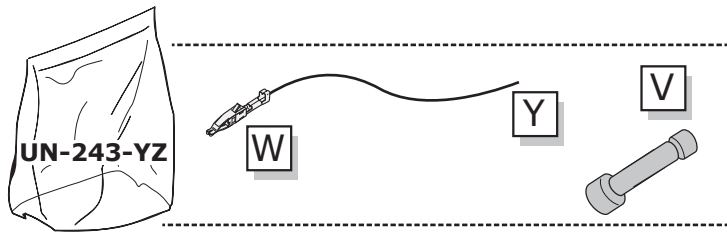

UN-243-YZ Reverse lamp pre-wire extension

⚠ MAX = 21W