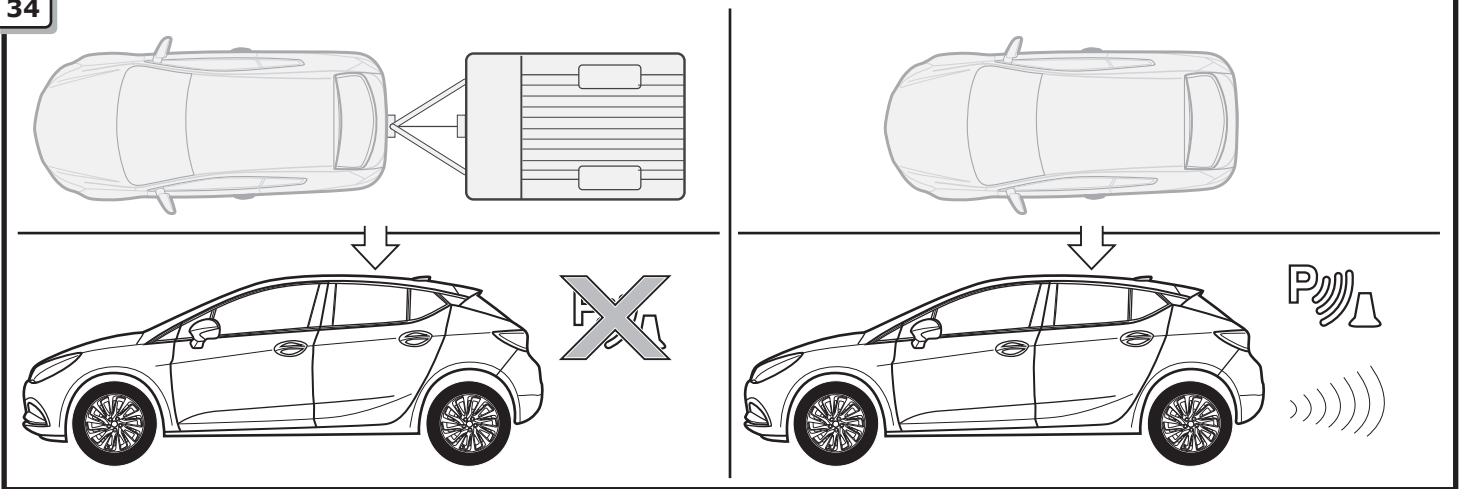

33

The following lamp functions for the trailer are not supported by all towing vehicles with DRL circuit:

- Rear lights
- Side lights
- Numberplate lights

The parking lights or dimmed headlights must be switched on to activate this function!

34