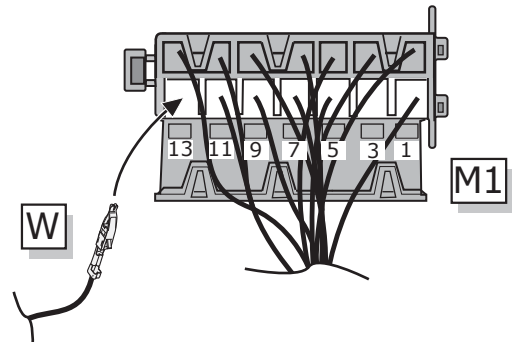

User guide

SOCKET CONNECTION

DIN/ISO 1724							
	1/L	2	3/31	4/R	5/58-R	6/54	7/58-L
Pmax	21W	2x21W		21W	42W	3x21W	42W
Colour	Yellow	Blue	White	Green	Brown	Red	Black

UN-243-YZ Reverse lamp pre-wire extension

⚠ MAX = 21W

A

1

2

3

4

5

B