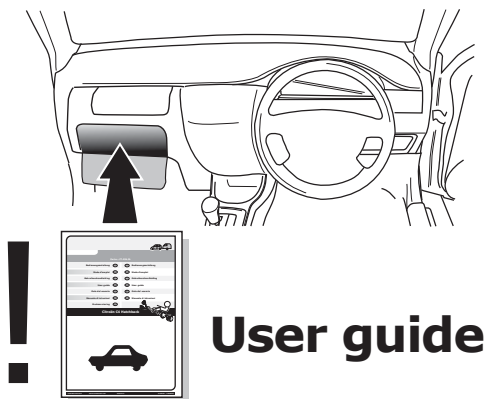

32

33

The following lamp functions for the trailer are not supported by all towing vehicles with DRL circuit:

- Rear lights
- Side lights
- Numberplate lights

The parking lights or dimmed headlights must be switched on to activate this function!

34

35

Optional

Adapter socket

36

37

Reinstall linings

38