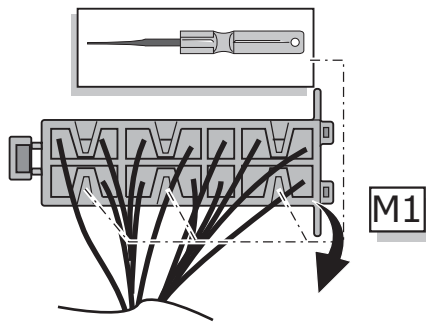

UN-243-YZ Reverse lamp pre-wire extension

⚠ MAX = 21W

A

1

2

3

4

5

B

⚠ MAX = 21W