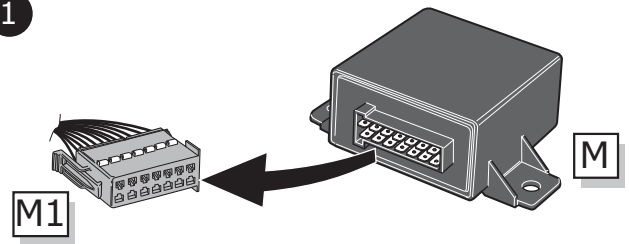

UN-243-YZ Reverse lamp pre-wire extension

⚠ MAX = 21W

A

1

2

3

4

5

B

⚠ MAX = 21W