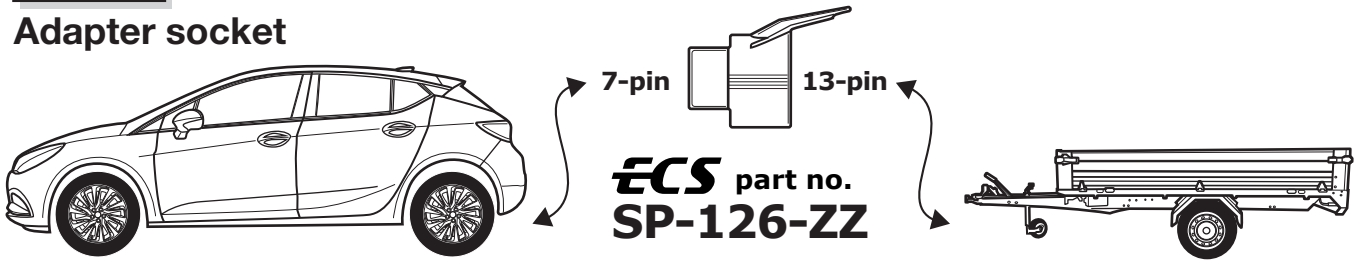

35

Optional

Adapter socket