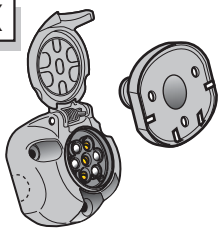

C

U1

U2

T

B

G

X

X