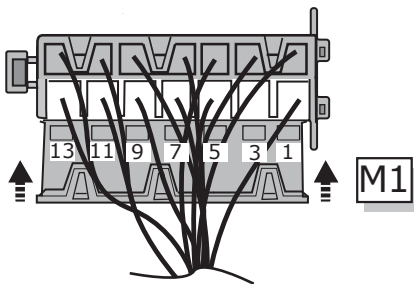

User guide

SOCKET CONNECTION

DIN/ISO 1724							
	1/L	2	3/31	4/R	5/58-R	6/54	7/58-L
Pmax	21W	2x21W		21W	42W	3x21W	42W
Colour	Yellow	Blue	White	Green	Brown	Red	Black

UN-243-YZ Reverse lamp pre-wire extension

⚠ MAX = 21W

A

1

2

3

4

5

B