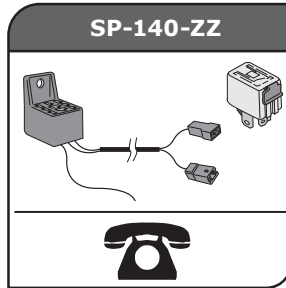

Option

Not required from MY 2020 11/2019 >>

Fog off extension harness

SP-140-ZZ

Page 12 -15