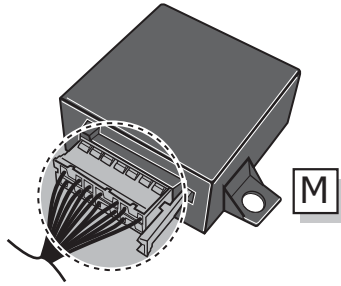

UN-243-YZ Reverse lamp pre-wire extension

⚠ MAX = 21W

A

1

2

3

4

5

B

⚠ MAX = 21W