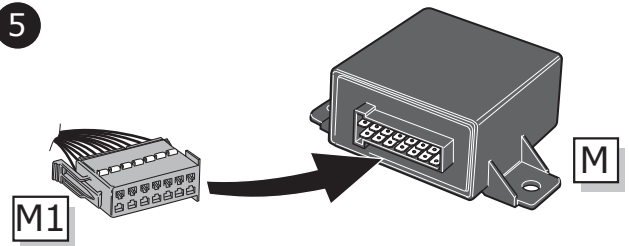

UN-243-YZ Reverse lamp pre-wire extension

⚠ MAX = 21W

A

1

2

3

4

5

B

⚠ MAX = 21W