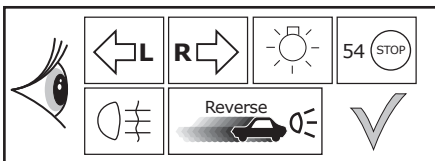

Functional test

LIGHTMATE®

ECS part no. **LIGHTMATE II**

ECS part no. **LIGHTMATE III**