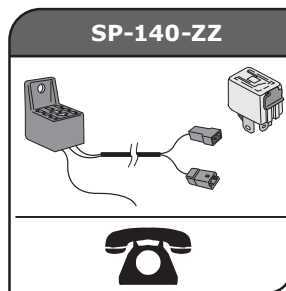

Part list

Option

Not required from MY 2020
11/2019 >>

Fog off extension harness

Page 12-15