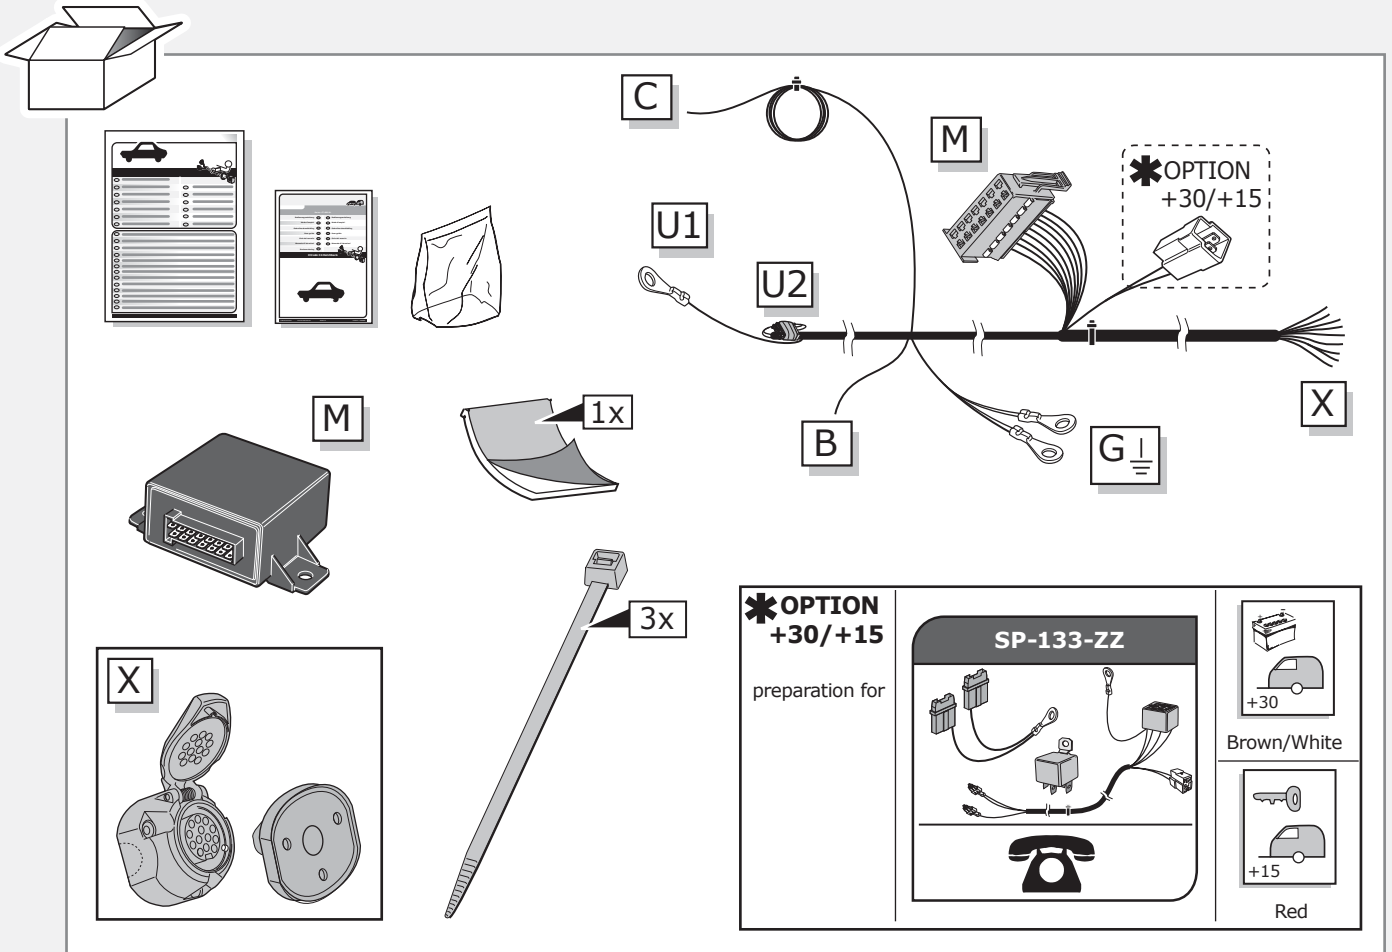

Part list

Option

Not required from MY 2020
11/2019 >>

Fog off extension harness