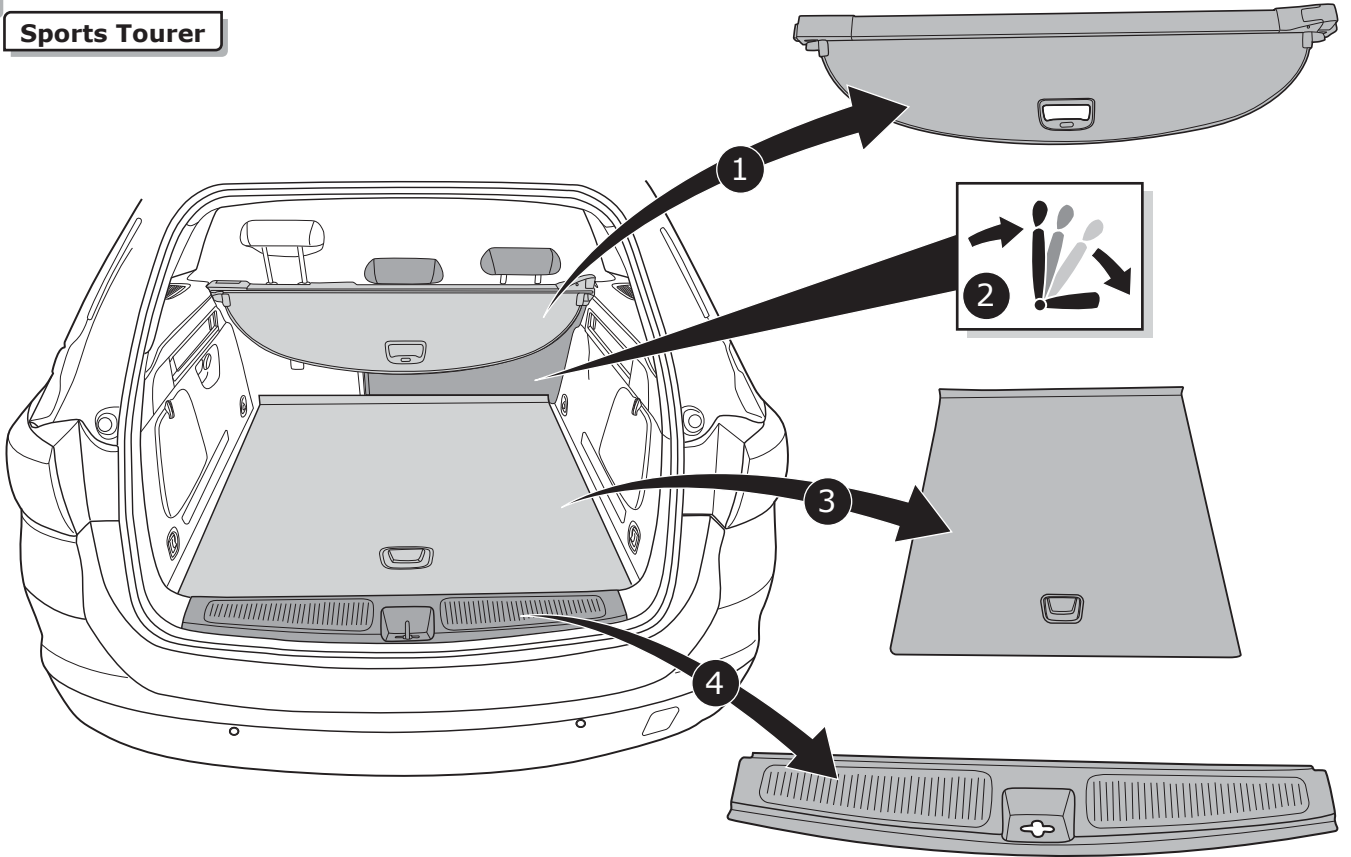

3

Sports Tourer