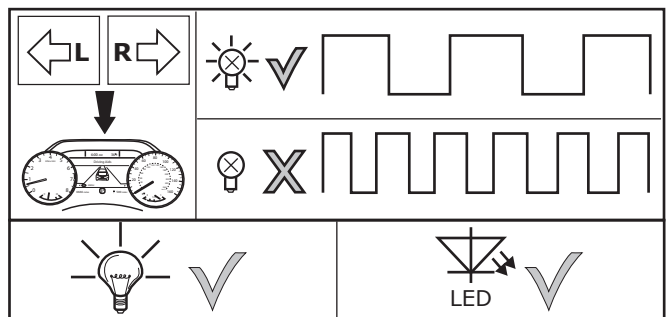

2

Sports Tourer

3

30

31

Functional test

LIGHTMATE®

ECS part no. **LIGHTMATE II**

ECS part no. **LIGHTMATE III**

32

33

The following lamp functions for the trailer are not supported by all towing vehicles with DRL circuit:

- Rear lights
- Side lights
- Numberplate lights

The parking lights or dimmed headlights must be switched on to activate this function!