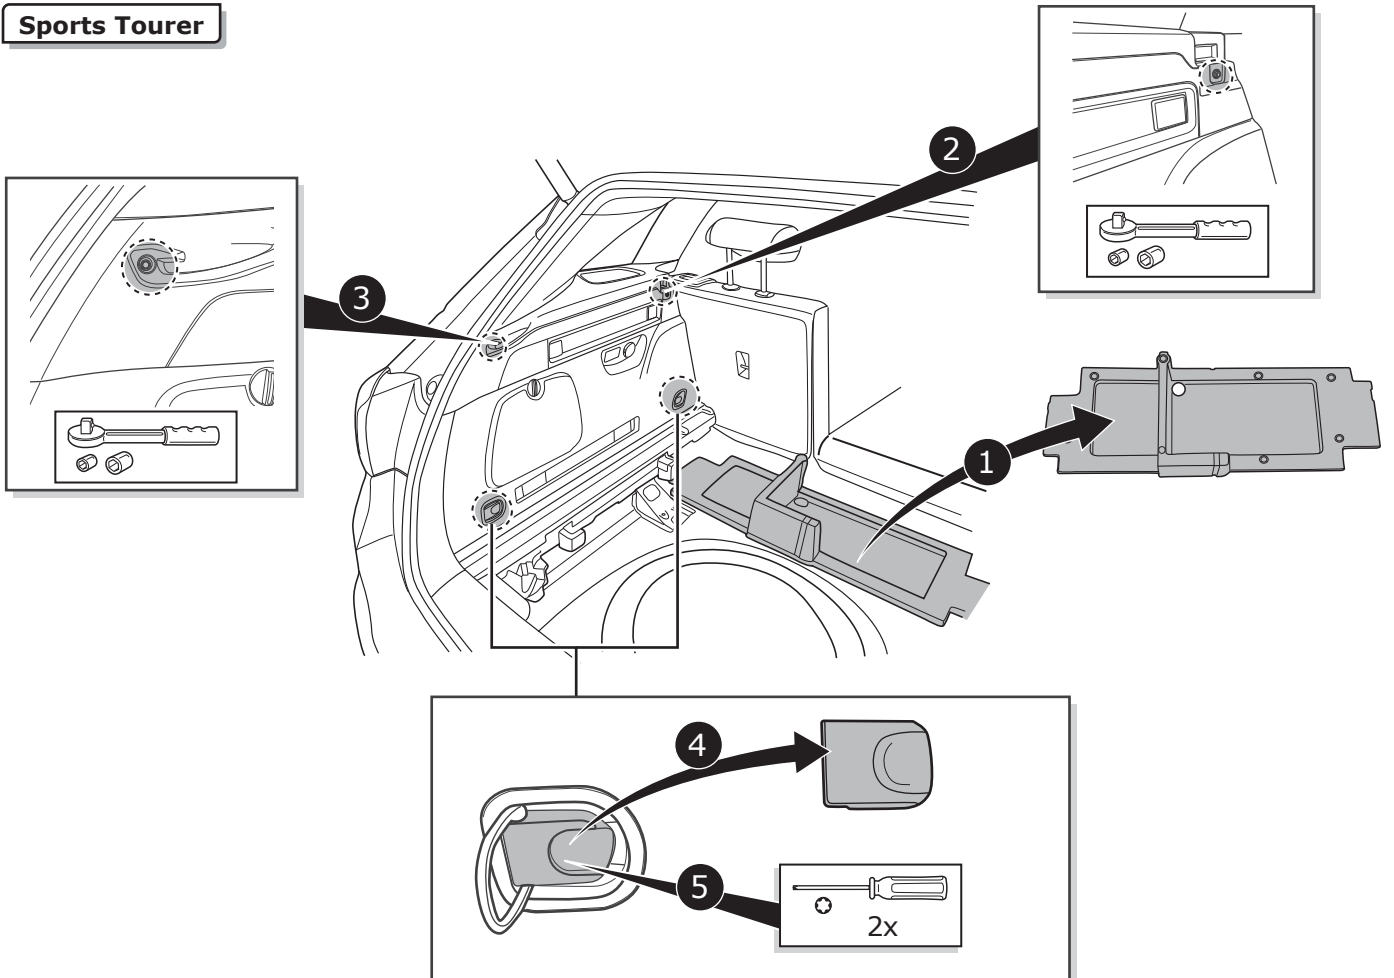

Sports Tourer