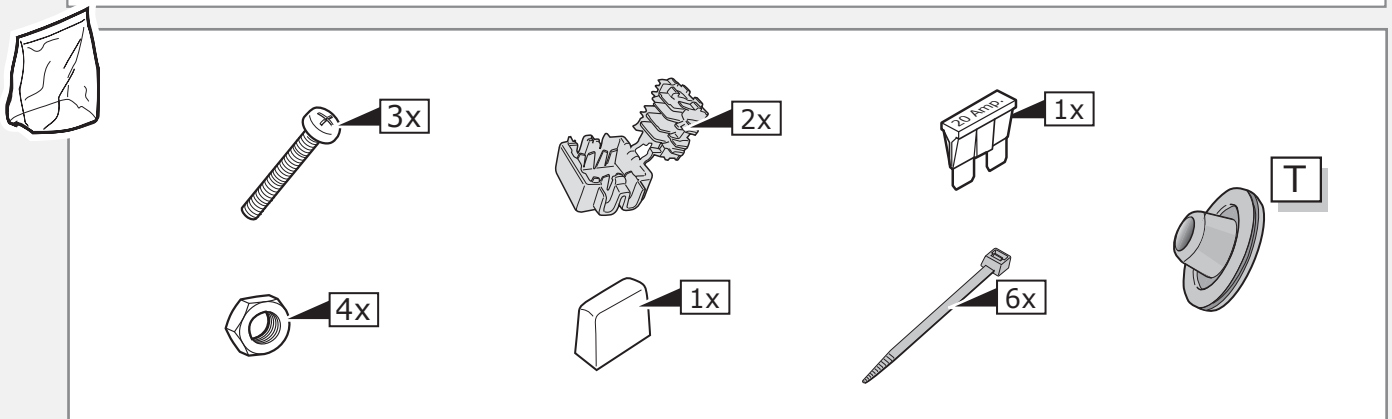

Part list

Option

Not required from MY 2020
11/2019 >>

Fog off extension harness

Page 12-15