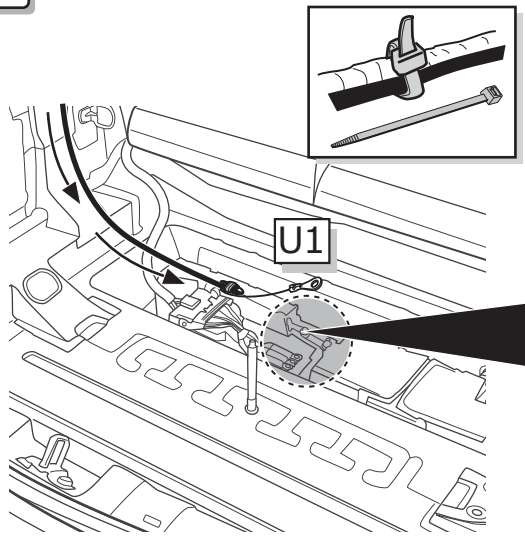

14

15

16

5HB

Option 1

PDC-module is available

Sports Tourer

Option 2

PDC-module is not available