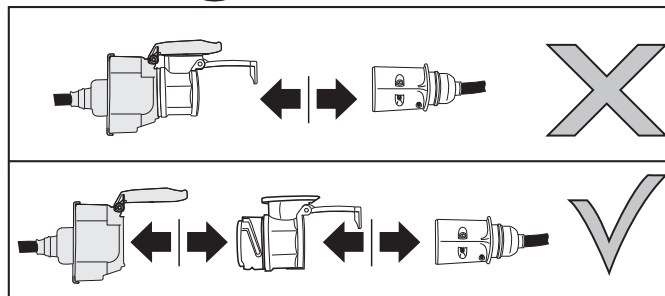

ECS part no. **LIGHTMATE III**

32

33

The following lamp functions for the trailer are not supported by all towing vehicles with DRL circuit:

- Rear lights
- Side lights
- Numberplate lights

The parking lights or dimmed headlights must be switched on to activate this function!

34

35

Optional

Adapter socket

36

37

Reinstall linings

38