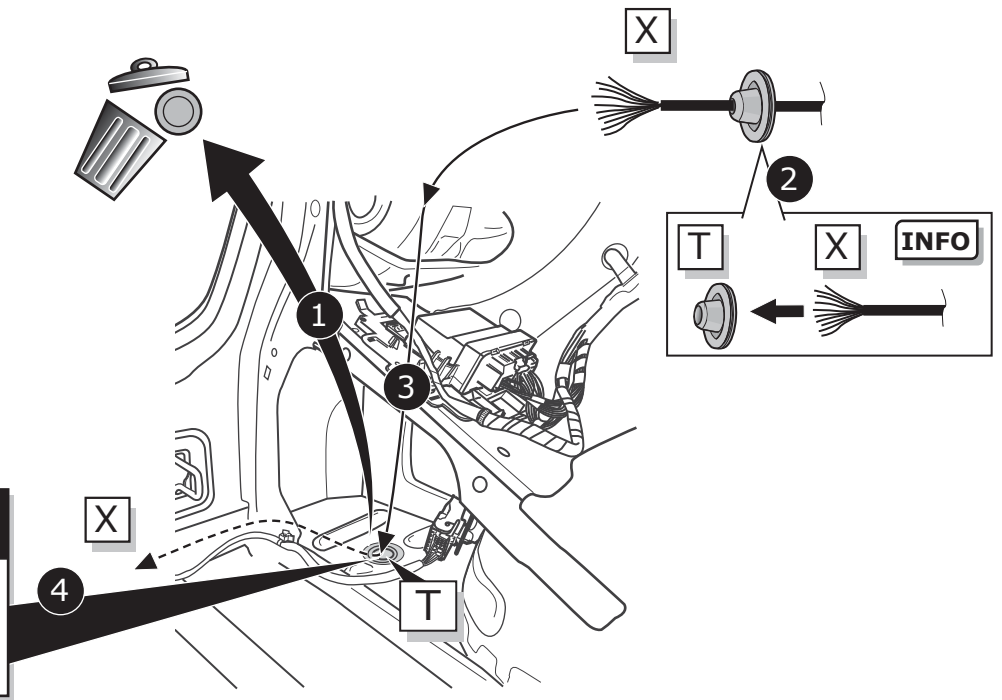

7

Sports Tourer