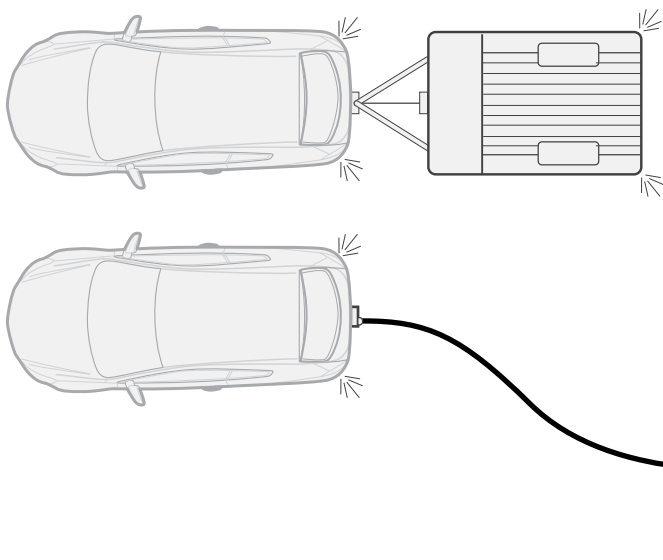

ECS part no. **LIGHTMATE III**

32

33

The following lamp functions for the trailer are not supported by all towing vehicles with DRL circuit:

- Rear lights
- Side lights
- Numberplate lights

The parking lights or dimmed headlights must be switched on to activate this function!