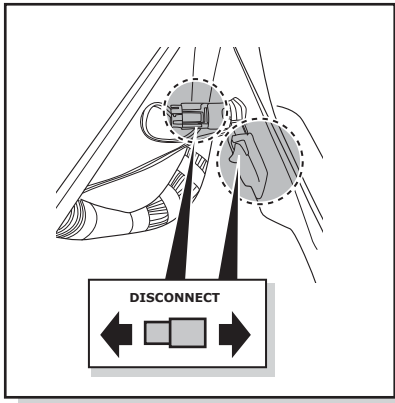

5

Sports Tourer