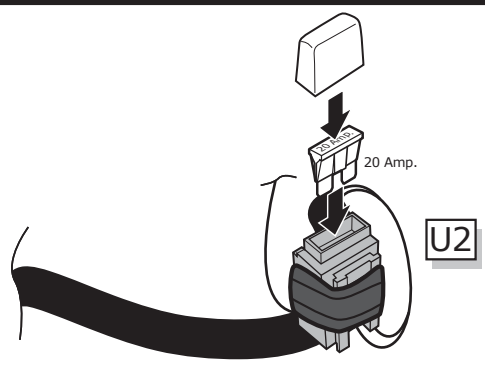

14

15

16

5HB

Option 1

PDC-module is available

Sports Tourer

Option 2

PDC-module is not available