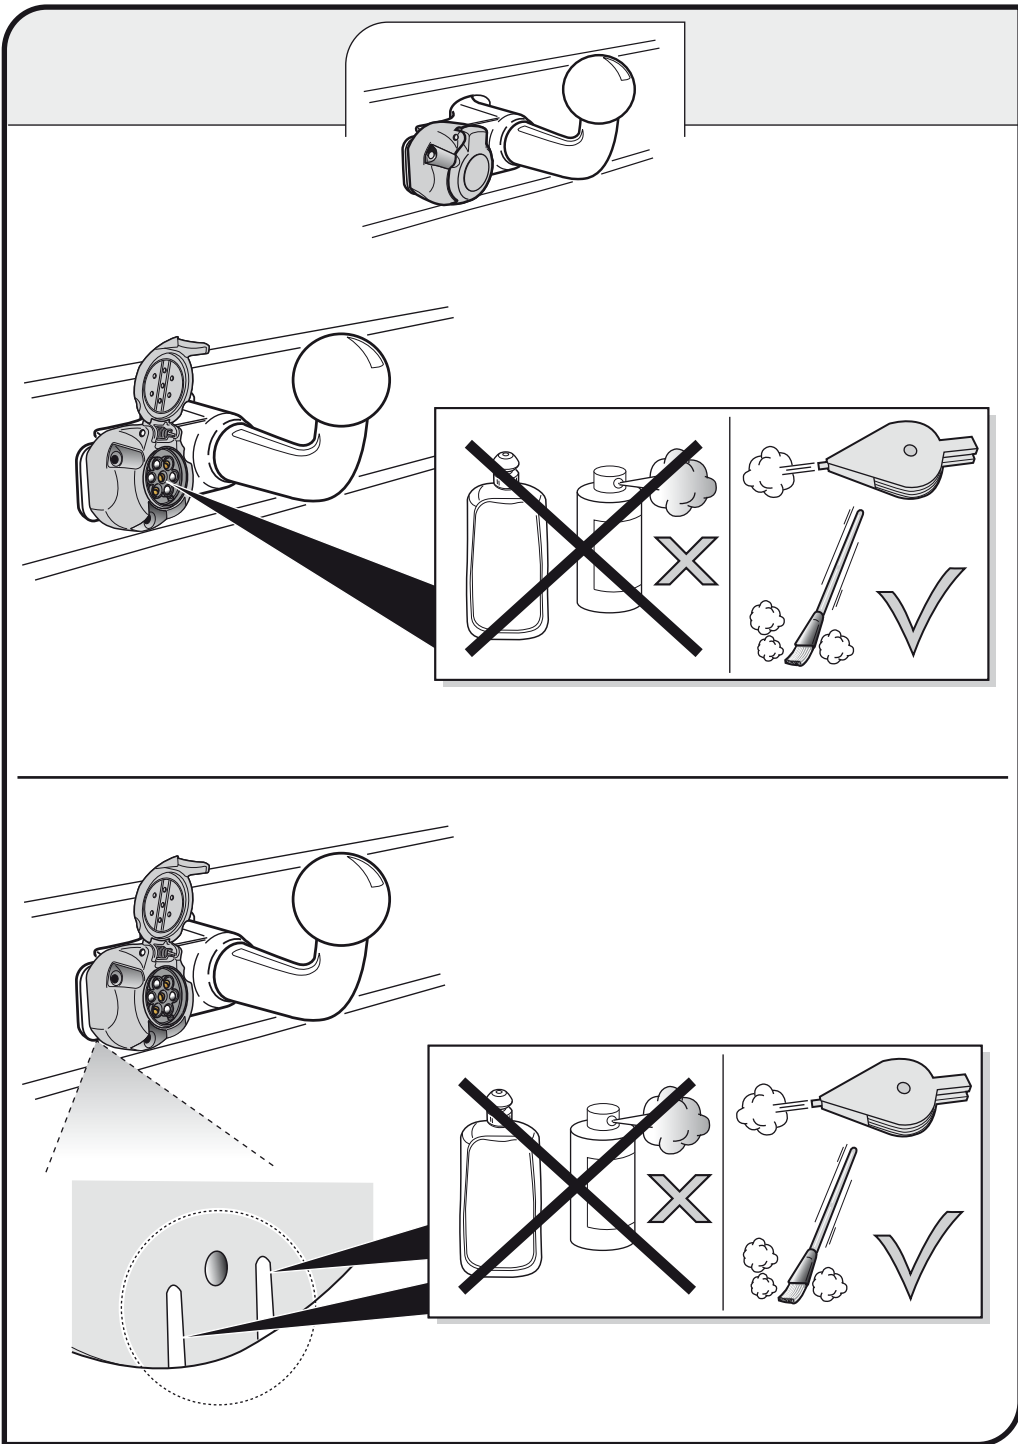

! INFO !

Do not charge the battery of the towing vehicle and/or towed vehicle directly via the socket.

User guide

SPARE PARTS

www.ecs-electronicsuk.co.uk

Partnr.: PE-067-B1U

User Guide

**Peugeot Expert 07/2016-
Peugeot Traveller 07/2016-
Toyota Pro Ace 02/2016-
Toyota Proace Verso 02/2016-
Citroën Dispatch 07/2016-
Citroën Space Tourer 07/2016-
Vauxhall Vivaro C 07/2019-
Vauxhall Vivaro Life 07/2019-**

Changing the fuse

SOCKET CONNECTION

DIN/ISO 1724							
	1/L	2	3/31	4/R	5/58-R	6/54	7/58-L
Pmax	21W	2x21W		21W	52W	3x21W	52W
Colour	Yellow	Blue	White	Green	Brown	Red	Black

In a coupled trailer with working fog lamp, the fog lamp of the vehicle will be switched off, if applicable.

The wiring kit has a possibility to switch off any Park Distance Control in the case of a coupled trailer.