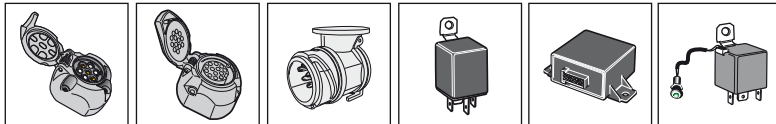

! INFO !

Do not charge the battery of the towing vehicle and/or towed vehicle directly via the socket.

User guide

SPARE PARTS

www.ecs-electronicsuk.co.uk

Partnr.: PE-067-B1U

User Guide

**Peugeot Expert 07/2016-
Peugeot Traveller 07/2016-
Toyota Pro Ace 02/2016-
Toyota Proace Verso 02/2016-
Citroën Dispatch 07/2016-
Citroën Space Tourer 07/2016-
Vauxhall Vivaro C 07/2019-
Vauxhall Vivaro Life 07/2019-**

Changing the fuse

SOCKET CONNECTION

DIN/ISO 1724							
	1/L	2	3/31	4/R	5/58-R	6/54	7/58-L
Pmax	21W	2x21W		21W	52W	3x21W	52W
Colour	Yellow	Blue	White	Green	Brown	Red	Black

In a coupled trailer with working fog lamp, the fog lamp of the vehicle will be switched off, if applicable.

The wiring kit has a possibility to switch off any Park Distance Control in the case of a coupled trailer.