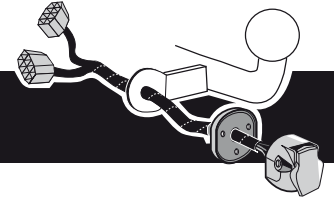

! INFO !

Do not charge the battery of the towing vehicle and/or towed vehicle directly via the socket.

User guide

SPARE PARTS

www.ecs-electronicsuk.co.uk

Partnr.: PE-067-B1U

User Guide

**Peugeot Expert 07/2016-
Peugeot Traveller 07/2016-
Toyota Pro Ace 02/2016-
Toyota Proace Verso 02/2016-
Citroën Dispatch 07/2016-
Citroën Space Tourer 07/2016-
Vauxhall Vivaro C 07/2019-
Vauxhall Vivaro Life 07/2019-**

The wiring kit has a possibility to switch off any Park Distance Control in the case of a coupled trailer.