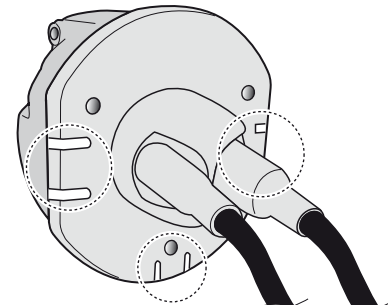

! INFO !

Do not charge the battery of the towing vehicle and/or towed vehicle directly via the socket.

User guide

SPARE PARTS

www.ecs-electronicsuk.co.uk

Partnr.: PE-067-B1U

User Guide

**Peugeot Expert 07/2016-
Peugeot Traveller 07/2016-
Toyota Pro Ace 02/2016-
Toyota Proace Verso 02/2016-
Citroën Dispatch 07/2016-
Citroën Space Tourer 07/2016-
Vauxhall Vivaro C 07/2019-
Vauxhall Vivaro Life 07/2019-**

Changing the fuse

SOCKET CONNECTION

DIN/ISO 1724							
	1/L	2	3/31	4/R	5/58-R	6/54	7/58-L
Pmax	21W	2x21W		21W	52W	3x21W	52W
Colour	Yellow	Blue	White	Green	Brown	Red	Black

In a coupled trailer with working fog lamp, the fog lamp of the vehicle will be switched off, if applicable.

The wiring kit has a possibility to switch off any Park Distance Control in the case of a coupled trailer.