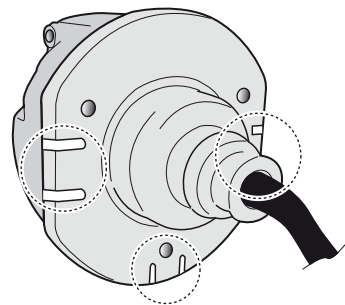

! INFO !

Do not charge the battery of the towing vehicle and/or towed vehicle directly via the socket.

User guide

SPARE PARTS

www.ecs-electronicsuk.co.uk

Partnr.: PE-067-B1U

User Guide

**Peugeot Expert 07/2016-
Peugeot Traveller 07/2016-
Toyota Pro Ace 02/2016-
Toyota Proace Verso 02/2016-
Citroën Dispatch 07/2016-
Citroën Space Tourer 07/2016-
Vauxhall Vivaro C 07/2019-
Vauxhall Vivaro Life 07/2019-**

Changing the fuse

SOCKET CONNECTION

DIN/ISO 1724							
	1/L	2	3/31	4/R	5/58-R	6/54	7/58-L
Pmax	21W	2x21W		21W	52W	3x21W	52W
Colour	Yellow	Blue	White	Green	Brown	Red	Black

In a coupled trailer with working fog lamp, the fog lamp of the vehicle will be switched off, if applicable.