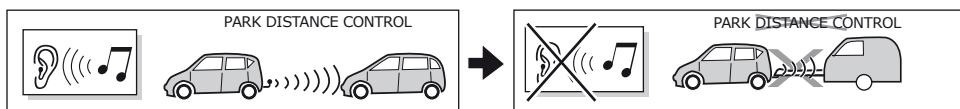

Changing the fuse

SOCKET CONNECTION

DIN/ISO 1724							
	1/L	2	3/31	4/R	5/58-R	6/54	7/58-L
Pmax	21W	2x21W		21W	52W	3x21W	52W
Colour	Yellow	Blue	White	Green	Brown	Red	Black

In a coupled trailer with working fog lamp, the fog lamp of the vehicle will be switched off, if applicable.