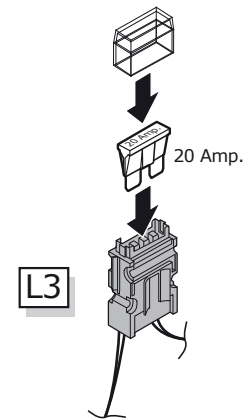

! INFO !

Do not charge the battery of the towing vehicle and/or towed vehicle directly via the socket.

User guide

SPARE PARTS

www.ecs-electronicsuk.co.uk

Partnr.: PE-067-B1U

User Guide

**Peugeot Expert 07/2016-
Peugeot Traveller 07/2016-
Toyota Pro Ace 02/2016-
Toyota Proace Verso 02/2016-
Citroën Dispatch 07/2016-
Citroën Space Tourer 07/2016-
Vauxhall Vivaro C 07/2019-
Vauxhall Vivaro Life 07/2019-**

Changing the fuse

SOCKET CONNECTION

DIN/ISO 1724							
	1/L	2	3/31	4/R	5/58-R	6/54	7/58-L
Pmax	21W	2x21W		21W	52W	3x21W	52W
Colour	Yellow	Blue	White	Green	Brown	Red	Black

In a coupled trailer with working fog lamp, the fog lamp of the vehicle will be switched off, if applicable.