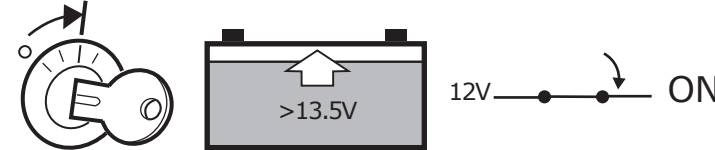

Partnr.: SP-137-ZZU

SWITCHED POWER EXTENSION FOR PIN 10

Engine off

Engine running

LIGHT MATE

TECHNICAL SUPPORT

CALL
07440
202
052

MONDAY TO FRIDAY
08.00 - 11.00 am
12.00 - 05.00 pm
t.skinner@ecs-electronics.com
www.ecs-electronicsuk.co.uk