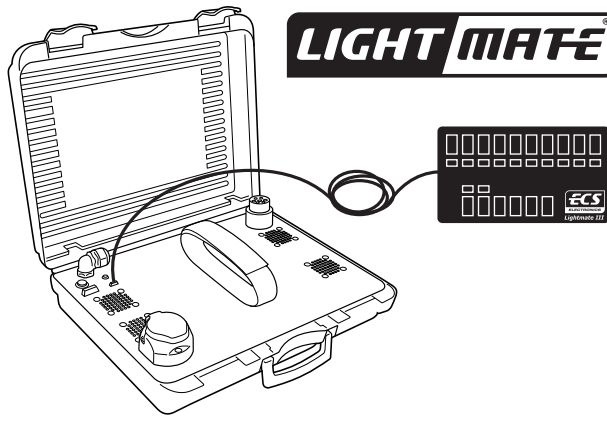

Partnr.: SP-137-ZZU

SWITCHED POWER EXTENSION FOR PIN 10

Engine off

Engine running

LIGHT MATE

TECHNICAL SUPPORT

CALL
07440
202
052

MONDAY TO FRIDAY
08.00 - 11.00 am
12.00 - 05.00 pm
t.skinner@ecs-electronics.com
www.ecs-electronicsuk.co.uk