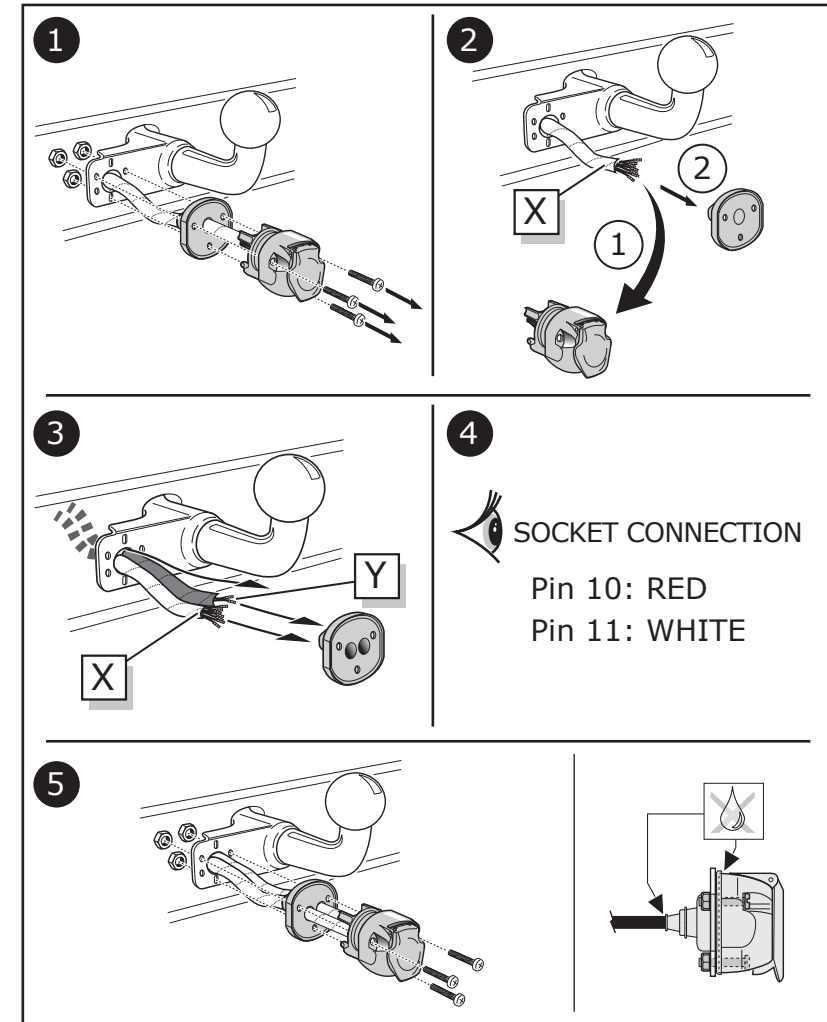

www.ecs-electronicsuk.co.uk

Installation Date:

Technician Name & Signature

Stamp:

.....

.....

We would expressly point out that assembly not carried out properly by a competent installer will result in cancellation of any right to damage compensation, in particular those arising by virtue of the product liability act. Contents of these kits and their fitting manuals are subject to alteration without notice, please ensure that these instructions are read and fully understood before commencing installation. Do not overload circuits; the maximum loads per connection are detailed in this manual. The following information must be reviewed before beginning the assembly: The installation instructions are to be thoroughly read. The installation should be carried out by qualified personnel with the relevant technical knowledge. The vehicle manufacturers' current technical notices and information on retrofitting must be followed. The removal and replacement instructions found in the current repair manuals must be followed. It must be ensured that the vehicle is technically suitable for the installation of a trailer hitch. The vehicle's fault memory must be read out. In the event of functional problems, troubleshooting must be limited to about 0.5 hours, contact the technical support.

Socket connection

	↔	↔	↔	⊥ 1-8	↔	☀	☀	☀	Reverse	15 Amp	15 Amp	⊥ 10	—	⊥ 9
7 PIN	1/L	2/54g	8	3/31	4/R	5/58-R	6/54	7/58-L	X	X	X	X	X	X
13 PIN	1/L	2/54g	2a	3/31	4/R	5/58-R	6/54	7/58-L	8	9	10	11	12	13
Pmax	21W	2x21W	X	X	21W	52W	3x21W	52W	2x21W	180W/15Amp	180W/15Amp			
ISO	Yellow	Blue	Grey	White	Green	Brown	Red	Black	Black/Red	Brown/White	Red	White	Red/Blue	White
VAG	Black/White	Blue	Grey	Brown	Green/Black	Grey/Red	Black/Red	Grey/Black	Black	Red	Yellow	Brown	Red/Blue	Brown