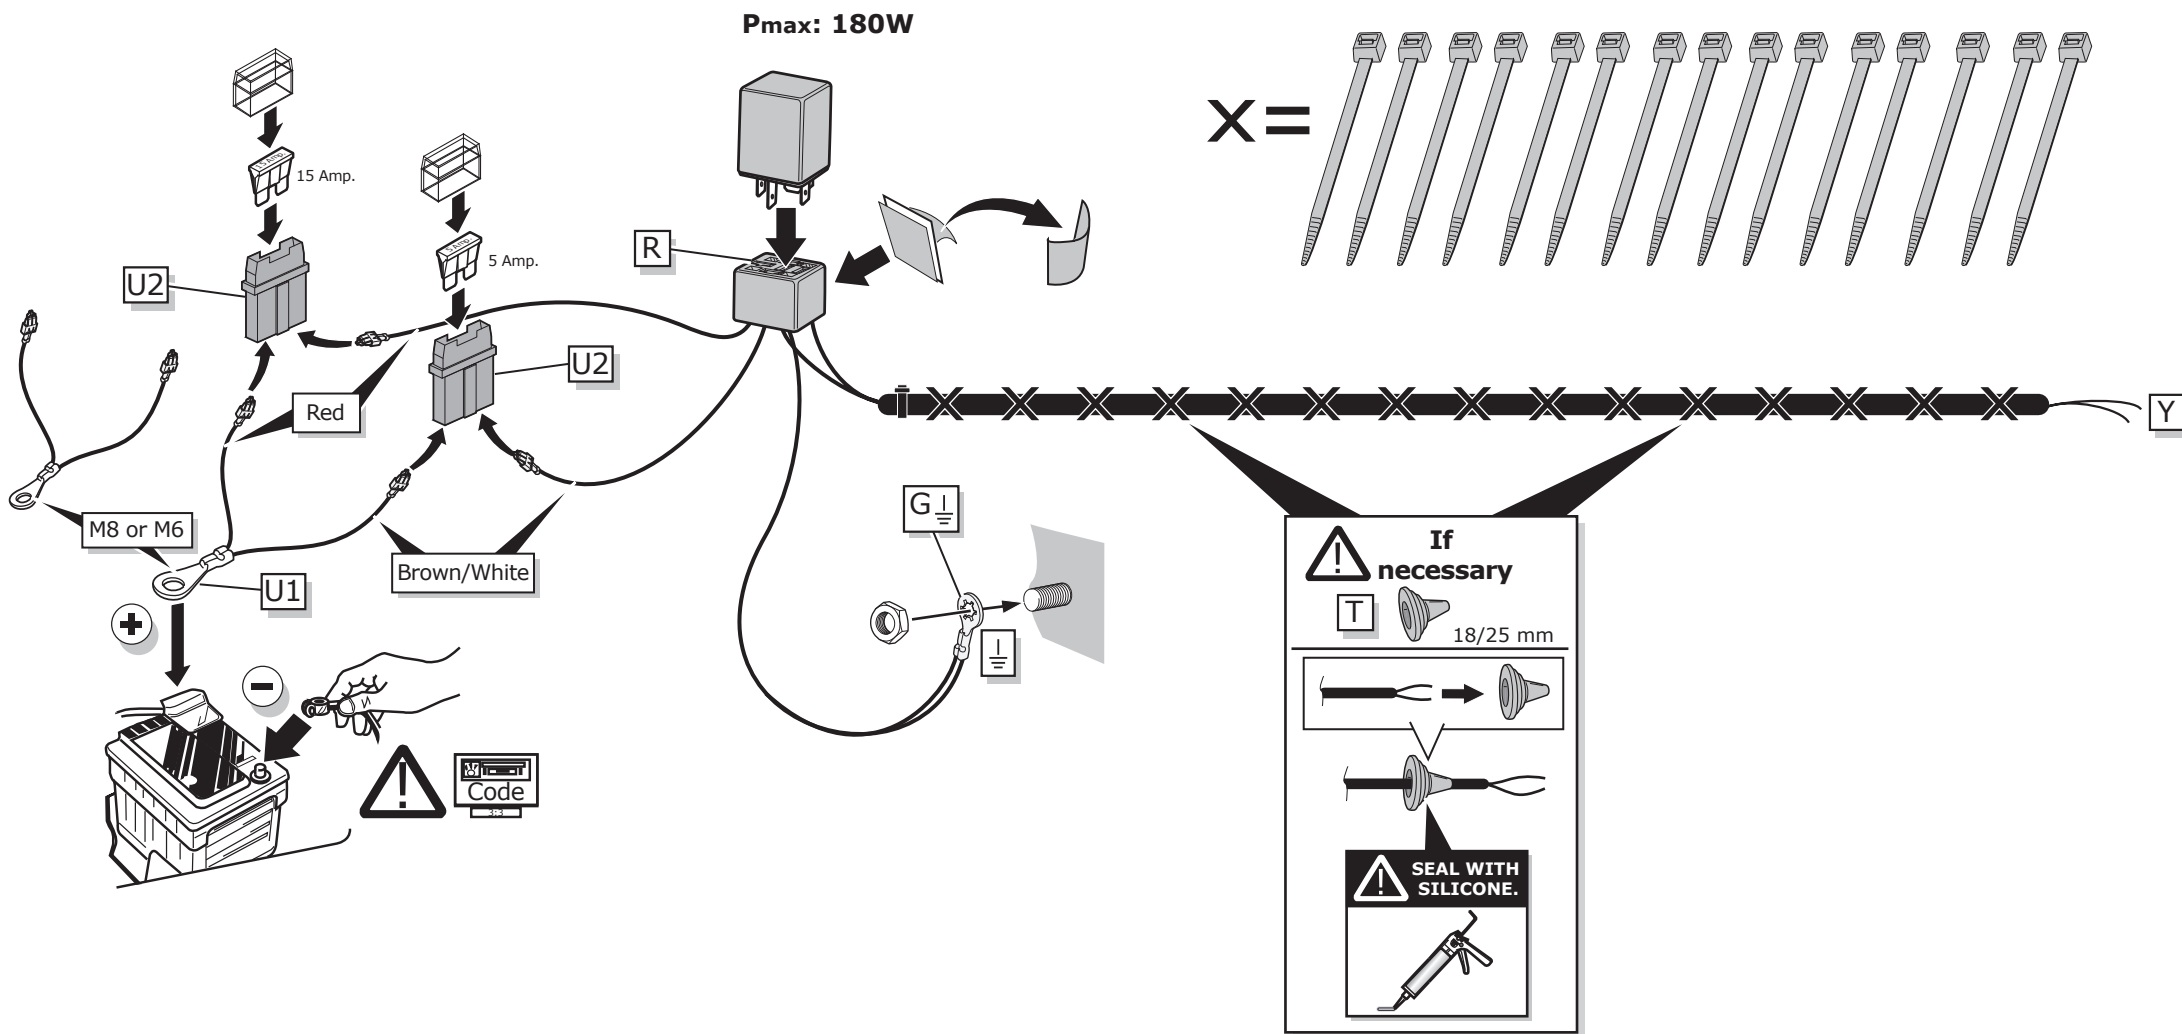

www.ecs-electronicsuk.co.uk

Installation Date:

Technician Name & Signature

Stamp:

.....

.....

We would expressly point out that assembly not carried out properly by a competent installer will result in cancellation of any right to damage compensation, in particular those arising by virtue of the product liability act. Contents of these kits and their fitting manuals are subject to alteration without notice, please ensure that these instructions are read and fully understood before commencing installation. Do not overload circuits; the maximum loads per connection are detailed in this manual. The following information must be reviewed before beginning the assembly: The installation instructions are to be thoroughly read. The installation should be carried out by qualified personnel with the relevant technical knowledge. The vehicle manufacturers' current technical notices and information on retrofitting must be followed. The removal and replacement instructions found in the current repair manuals must be followed. It must be ensured that the vehicle is technically suitable for the installation of a trailer hitch. The vehicle's fault memory must be read out. In the event of functional problems, troubleshooting must be limited to about 0.5 hours, contact the technical support.

Socket connection

	↔	↔	↔	⊥ 1-8	↔	☀	☀	☀	Reverse	15 Amp	15 Amp	⊥ 10	—	⊥ 9
7 PIN	1/L	2/54g	8	3/31	4/R	5/58-R	6/54	7/58-L	X	X	X	X	X	X
13 PIN	1/L	2/54g	2a	3/31	4/R	5/58-R	6/54	7/58-L	8	9	10	11	12	13
Pmax	21W	2x21W	X	X	21W	52W	3x21W	52W	2x21W	180W/15Amp	180W/15Amp			
ISO	Yellow	Blue	Grey	White	Green	Brown	Red	Black	Black/Red	Brown/White	Red	White	Red/Blue	White
VAG	Black/White	Blue	Grey	Brown	Green/Black	Grey/Red	Black/Red	Grey/Black	Black	Red	Yellow	Brown	Red/Blue	Brown