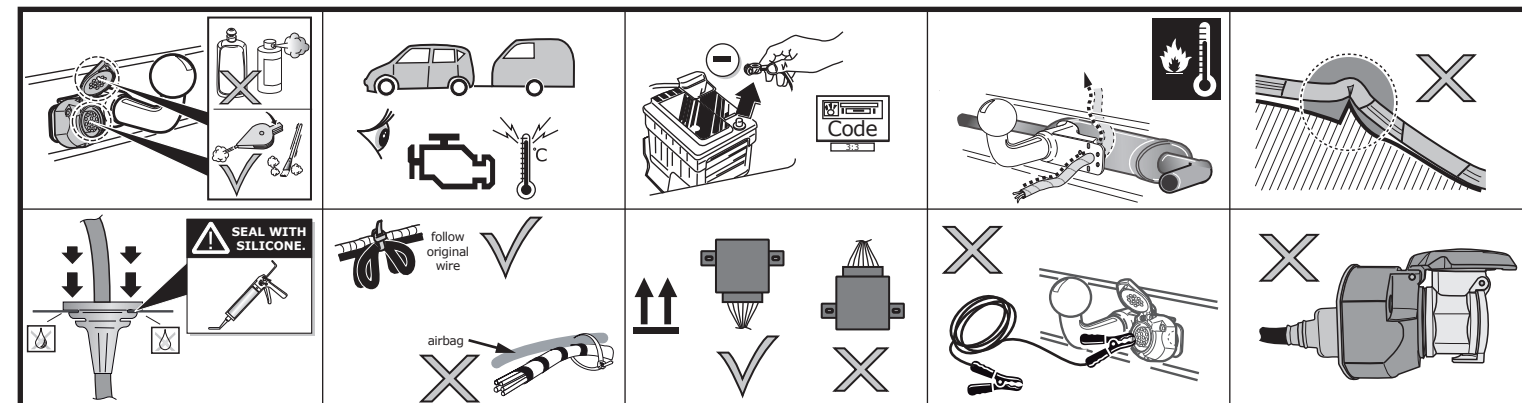

Partnr.: SP-137-ZZU

SWITCHED POWER EXTENSION FOR PIN 10

Engine off

Engine running

LIGHT MATE

TECHNICAL SUPPORT

CALL
07440
202
052

MONDAY TO FRIDAY
08.00 - 11.00 am
12.00 - 05.00 pm
t.skinner@ecs-electronics.com
www.ecs-electronicsuk.co.uk

www.ecs-electronicsuk.co.uk

Installation Date:

Technician Name & Signature

Stamp:

.....

.....

We would expressly point out that assembly not carried out properly by a competent installer will result in cancellation of any right to damage compensation, in particular those arising by virtue of the product liability act. Contents of these kits and their fitting manuals are subject to alteration without notice, please ensure that these instructions are read and fully understood before commencing installation. Do not overload circuits; the maximum loads per connection are detailed in this manual. The following information must be reviewed before beginning the assembly: The installation instructions are to be thoroughly read. The installation should be carried out by qualified personnel with the relevant technical knowledge. The vehicle manufacturers' current technical notices and information on retrofitting must be followed. The removal and replacement instructions found in the current repair manuals must be followed. It must be ensured that the vehicle is technically suitable for the installation of a trailer hitch. The vehicle's fault memory must be read out. In the event of functional problems, troubleshooting must be limited to about 0.5 hours, contact the technical support.