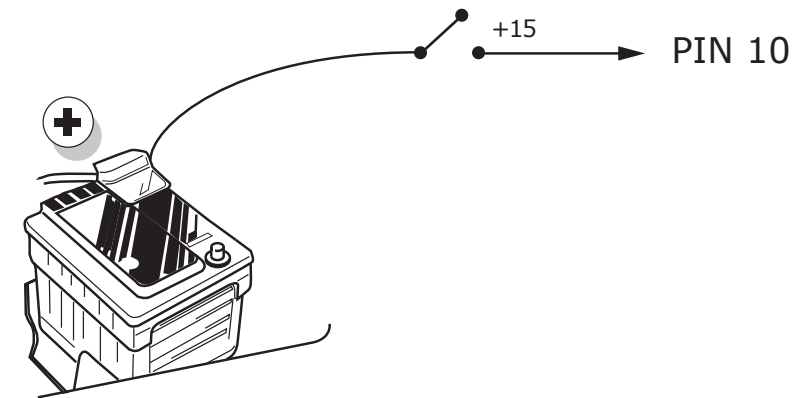

Partnr.: SP-137-ZZU

SWITCHED POWER EXTENSION FOR PIN 10

Engine off

Engine running

LIGHT MATE

TECHNICAL SUPPORT

CALL
07440
202
052

MONDAY TO FRIDAY
08.00 - 11.00 am
12.00 - 05.00 pm
t.skinner@ecs-electronics.com
www.ecs-electronicsuk.co.uk

Socket connection

	↔	↔	↔	⊥ 1-8	↔	☀	☀	☀	Reverse	15 Amp	15 Amp	⊥ 10	—	⊥ 9
7 PIN	1/L	2/54g	8	3/31	4/R	5/58-R	6/54	7/58-L	X	X	X	X	X	X
13 PIN	1/L	2/54g	2a	3/31	4/R	5/58-R	6/54	7/58-L	8	9	10	11	12	13
Pmax	21W	2x21W	X	X	21W	52W	3x21W	52W	2x21W	180W/15Amp	180W/15Amp			
ISO	Yellow	Blue	Grey	White	Green	Brown	Red	Black	Black/Red	Brown/White	Red	White	Red/Blue	White
VAG	Black/White	Blue	Grey	Brown	Green/Black	Grey/Red	Black/Red	Grey/Black	Black	Red	Yellow	Brown	Red/Blue	Brown