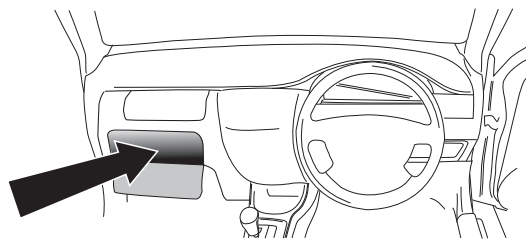

TECHNICAL SUPPORT

CALL
07440
202
052

MONDAY TO FRIDAY
08.00 - 11.00 am
12.00 - 05.00 pm
t.skinner@ecs-electronics.com
www.ecs-electronicsuk.co.uk

www.ecs-electronicsuk.co.uk