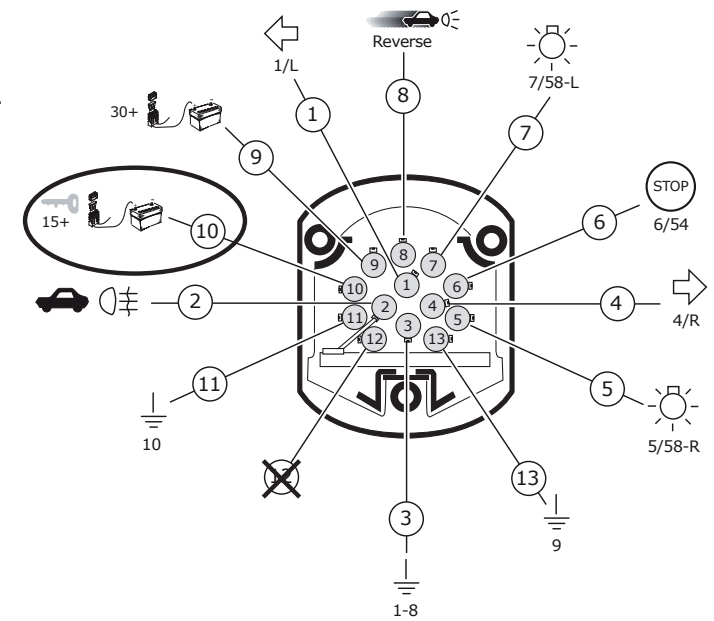

Partnr.: SP-137-ZZU

SWITCHED POWER EXTENSION FOR PIN 10

Engine off

Engine running

LIGHT MATE

TECHNICAL SUPPORT

CALL
07440
202
052

MONDAY TO FRIDAY
08.00 - 11.00 am
12.00 - 05.00 pm
t.skinner@ecs-electronics.com
www.ecs-electronicsuk.co.uk

www.ecs-electronicsuk.co.uk

Installation Date:

Technician Name & Signature

Stamp:

.....

.....

We would expressly point out that assembly not carried out properly by a competent installer will result in cancellation of any right to damage compensation, in particular those arising by virtue of the product liability act. Contents of these kits and their fitting manuals are subject to alteration without notice, please ensure that these instructions are read and fully understood before commencing installation. Do not overload circuits; the maximum loads per connection are detailed in this manual. The following information must be reviewed before beginning the assembly: The installation instructions are to be thoroughly read. The installation should be carried out by qualified personnel with the relevant technical knowledge. The vehicle manufacturers' current technical notices and information on retrofitting must be followed. The removal and replacement instructions found in the current repair manuals must be followed. It must be ensured that the vehicle is technically suitable for the installation of a trailer hitch. The vehicle's fault memory must be read out. In the event of functional problems, troubleshooting must be limited to about 0.5 hours, contact the technical support.