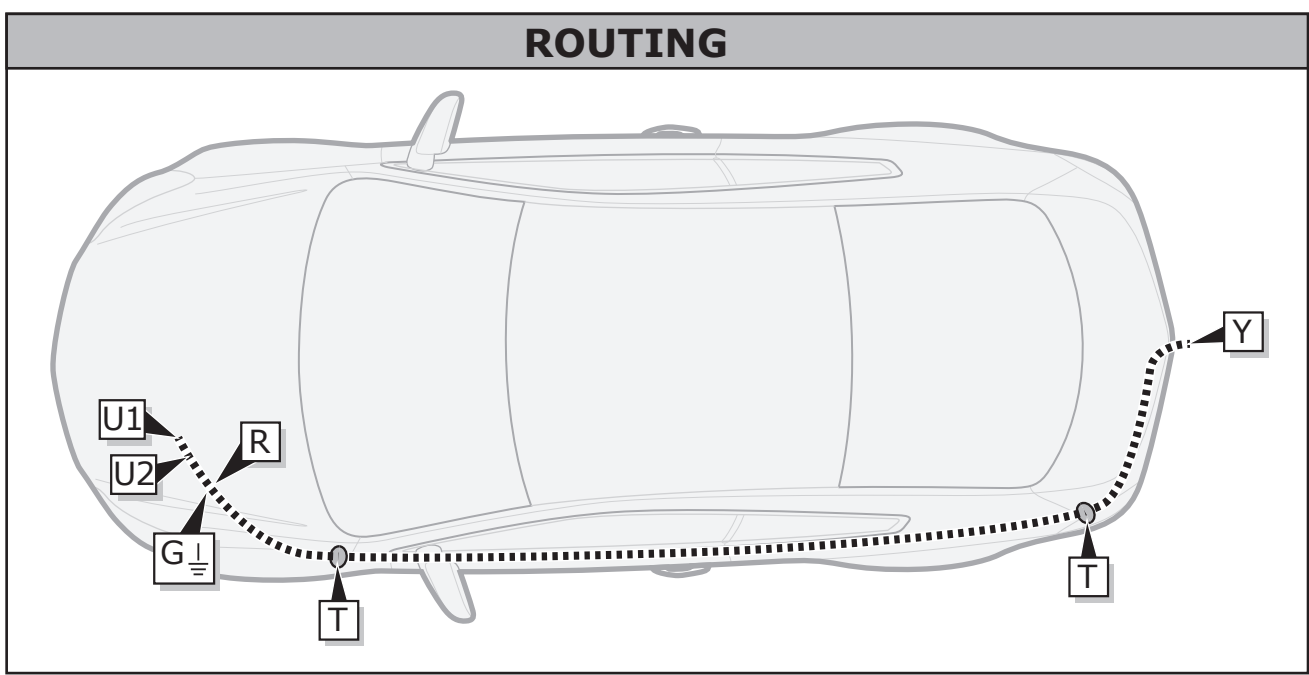

www.ecs-electronicsuk.co.uk

Installation Date:

Technician Name & Signature

Stamp:

.....

.....

We would expressly point out that assembly not carried out properly by a competent installer will result in cancellation of any right to damage compensation, in particular those arising by virtue of the product liability act. Contents of these kits and their fitting manuals are subject to alteration without notice, please ensure that these instructions are read and fully understood before commencing installation. Do not overload circuits; the maximum loads per connection are detailed in this manual. The following information must be reviewed before beginning the assembly: The installation instructions are to be thoroughly read. The installation should be carried out by qualified personnel with the relevant technical knowledge. The vehicle manufacturers' current technical notices and information on retrofitting must be followed. The removal and replacement instructions found in the current repair manuals must be followed. It must be ensured that the vehicle is technically suitable for the installation of a trailer hitch. The vehicle's fault memory must be read out. In the event of functional problems, troubleshooting must be limited to about 0.5 hours, contact the technical support.

Socket connection

	↔	↔	↔	⊥ 1-8	↔	☀	☀	☀	Reverse	15 Amp	15 Amp	⊥ 10	—	⊥ 9
7 PIN	1/L	2/54g	8	3/31	4/R	5/58-R	6/54	7/58-L	X	X	X	X	X	X
13 PIN	1/L	2/54g	2a	3/31	4/R	5/58-R	6/54	7/58-L	8	9	10	11	12	13
Pmax	21W	2x21W	X	X	21W	52W	3x21W	52W	2x21W	180W/15Amp	180W/15Amp			
ISO	Yellow	Blue	Grey	White	Green	Brown	Red	Black	Black/Red	Brown/White	Red	White	Red/Blue	White
VAG	Black/White	Blue	Grey	Brown	Green/Black	Grey/Red	Black/Red	Grey/Black	Black	Red	Yellow	Brown	Red/Blue	Brown