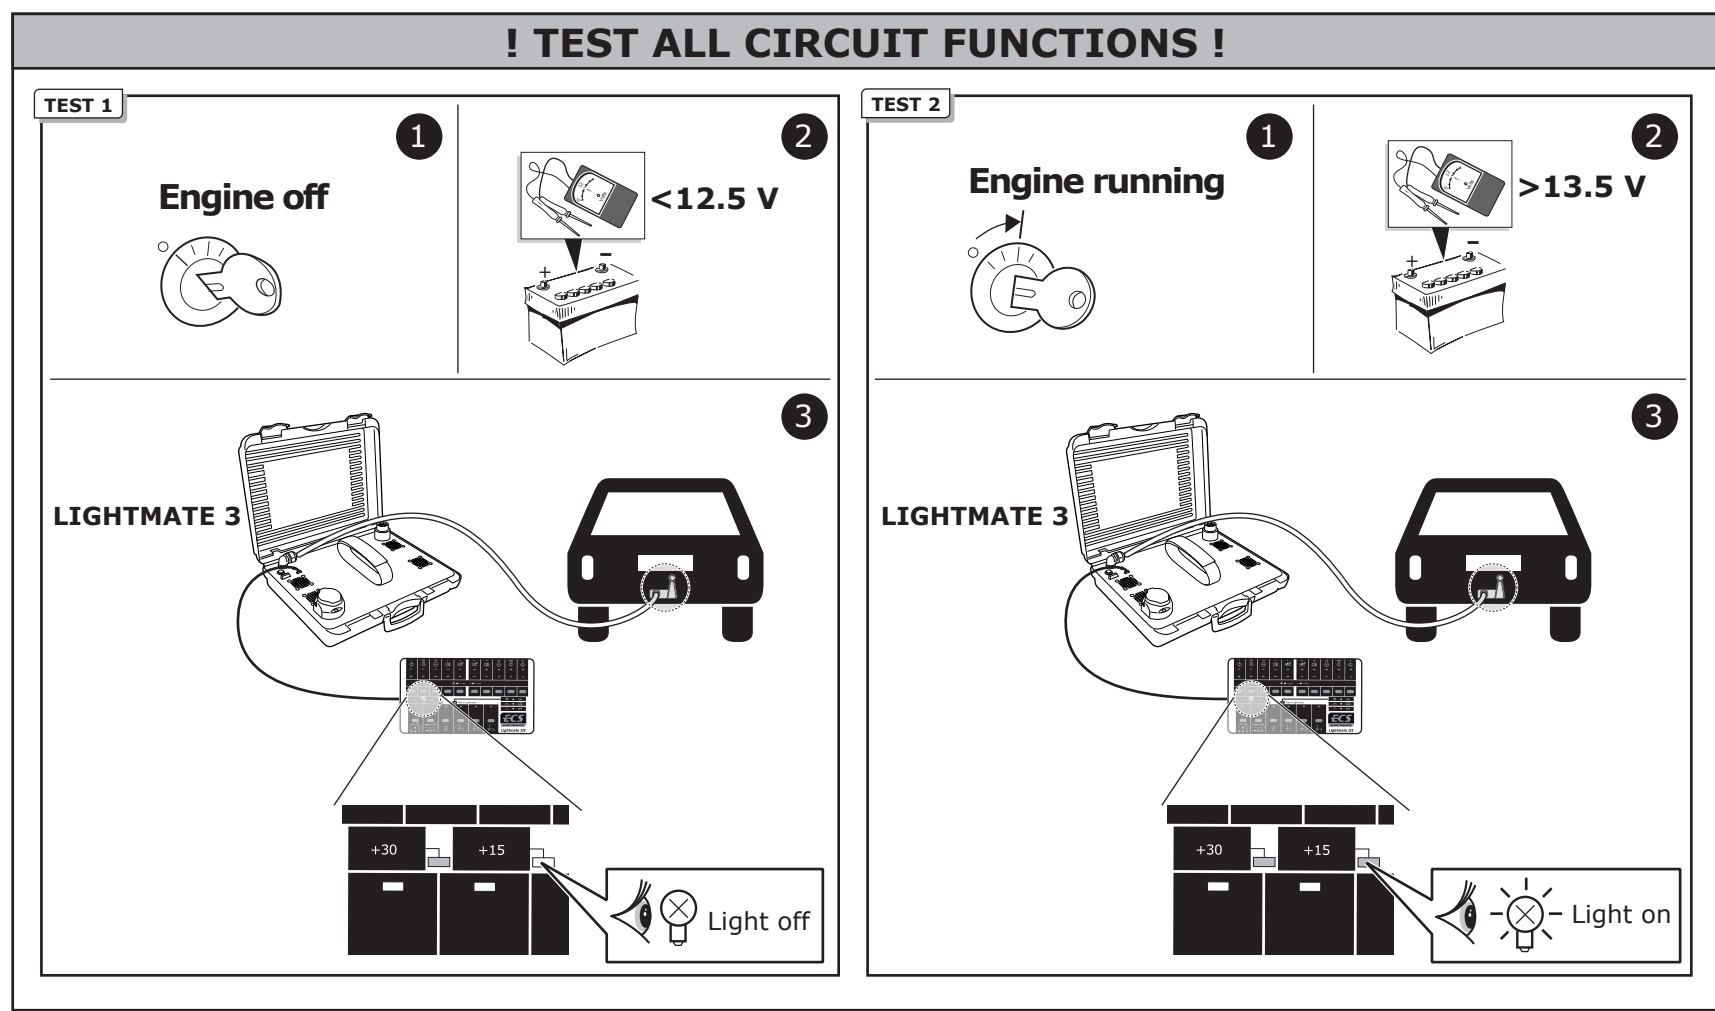

www.ecs-electronicsuk.co.uk

Installation Date:

Technician Name & Signature

Stamp:

.....

.....

We would expressly point out that assembly not carried out properly by a competent installer will result in cancellation of any right to damage compensation, in particular those arising by virtue of the product liability act. Contents of these kits and their fitting manuals are subject to alteration without notice, please ensure that these instructions are read and fully understood before commencing installation. Do not overload circuits; the maximum loads per connection are detailed in this manual. The following information must be reviewed before beginning the assembly: The installation instructions are to be thoroughly read. The installation should be carried out by qualified personnel with the relevant technical knowledge. The vehicle manufacturers' current technical notices and information on retrofitting must be followed. The removal and replacement instructions found in the current repair manuals must be followed. It must be ensured that the vehicle is technically suitable for the installation of a trailer hitch. The vehicle's fault memory must be read out. In the event of functional problems, troubleshooting must be limited to about 0.5 hours, contact the technical support.

Socket connection

	↔	↔	↔	⊥ 1-8	↔	☀	☀	☀	Reverse	15 Amp	15 Amp	⊥ 10	—	⊥ 9
7 PIN	1/L	2/54g	8	3/31	4/R	5/58-R	6/54	7/58-L	X	X	X	X	X	X
13 PIN	1/L	2/54g	2a	3/31	4/R	5/58-R	6/54	7/58-L	8	9	10	11	12	13
Pmax	21W	2x21W	X	X	21W	52W	3x21W	52W	2x21W	180W/15Amp	180W/15Amp			
ISO	Yellow	Blue	Grey	White	Green	Brown	Red	Black	Black/Red	Brown/White	Red	White	Red/Blue	White
VAG	Black/White	Blue	Grey	Brown	Green/Black	Grey/Red	Black/Red	Grey/Black	Black	Red	Yellow	Brown	Red/Blue	Brown