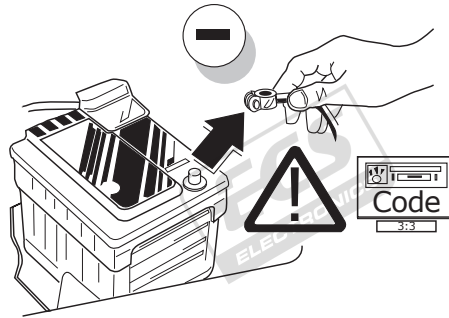

ROUTING

1

2

1

L1

L1

FR055D2U
FR055B2U

2