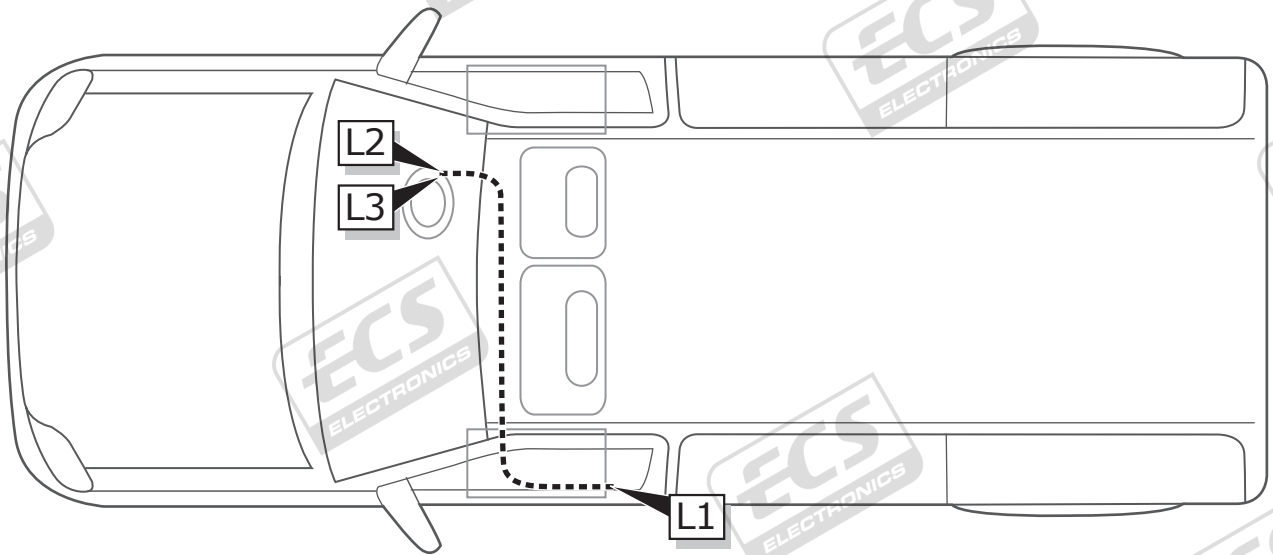

ROUTING

1

2

1

L1

L1

FR055D2U
FR055B2U

2