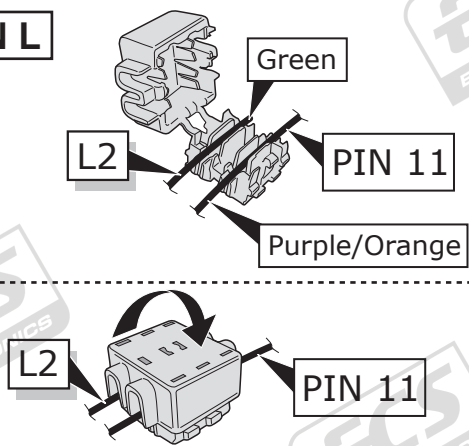

Part list

ROUTING

1

2

1

L1

L1

FR055D2U
FR055B2U

2

3

CAN H

2

CAN L

4

3

5

3

1

2

3

4

5

TEST ALL THE CIRCUITS WITH A TEST DEVICE WITH THE CORRECT POWER LOAD FOR EACH FUNCTION. A TEST DEVICE WITH LED'S CANNOT BE USED FOR THIS PURPOSE.

INFO