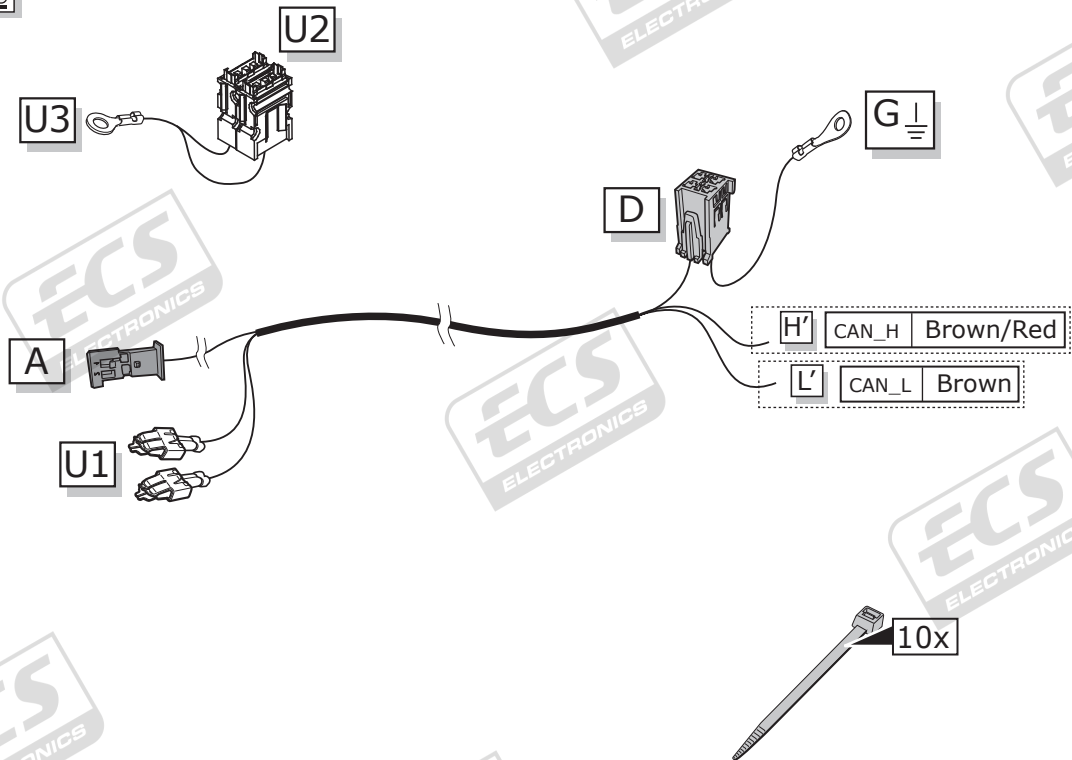

## Mercedes Vito / Viano 08/2005-

Partnr.: MB-066-ZZU

- Extension kit.
- We would expressly point out that assembly not carried out properly by a competent installer will result in cancellation of any right to damage compensation, in particular those arising by virtue of the product liability act.
- Contents of these kits and their fitting manuals are subject to alteration without notice, please ensure that these instructions are read and fully understood before commencing installation.
- In the event of functional problems, troubleshooting must be limited to about 0.5 hours, contact the ECS Helpline:  
[t.skinner@ecs-electronics.com](mailto:t.skinner@ecs-electronics.com) / 07440 202 052.

# Part list

**ROUTING**

**1**

**2**

3

4

8

9

**INFO**

REINSTALL TRIM.

**INFO**