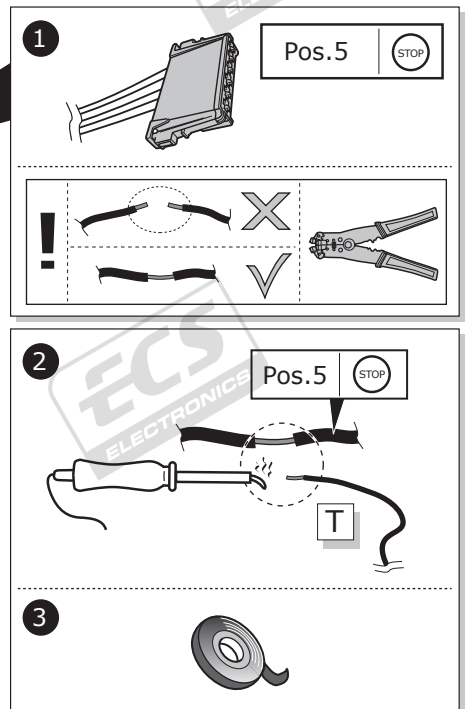

# Part list

**ROUTING**

**1**

**2**

3

4

8

9

10

MB-070-B1U / MB-070-D1U

N.B.: To solder and isolate carefully!

11

N.B.: To solder and isolate carefully!

12

13

**!** TEST ALL THE CIRCUITS WITH A TEST DEVICE WITH THE CORRECT POWER LOAD FOR EACH FUNCTION. A TEST DEVICE WITH LED'S CANNOT BE USED FOR THIS PURPOSE.