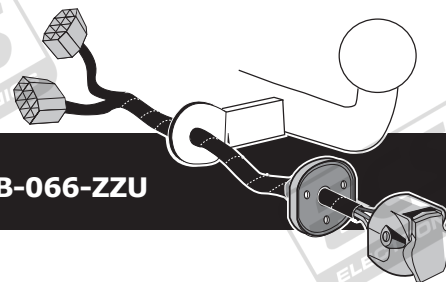

## Mercedes Vito / Viano 08/2005-

Partnr.: MB-066-ZZU

- Extension kit.
- We would expressly point out that assembly not carried out properly by a competent installer will result in cancellation of any right to damage compensation, in particular those arising by virtue of the product liability act.
- Contents of these kits and their fitting manuals are subject to alteration without notice, please ensure that these instructions are read and fully understood before commencing installation.
- In the event of functional problems, troubleshooting must be limited to about 0.5 hours, contact the ECS Helpline:  
[t.skinner@ecs-electronics.com](mailto:t.skinner@ecs-electronics.com) / 07440 202 052.